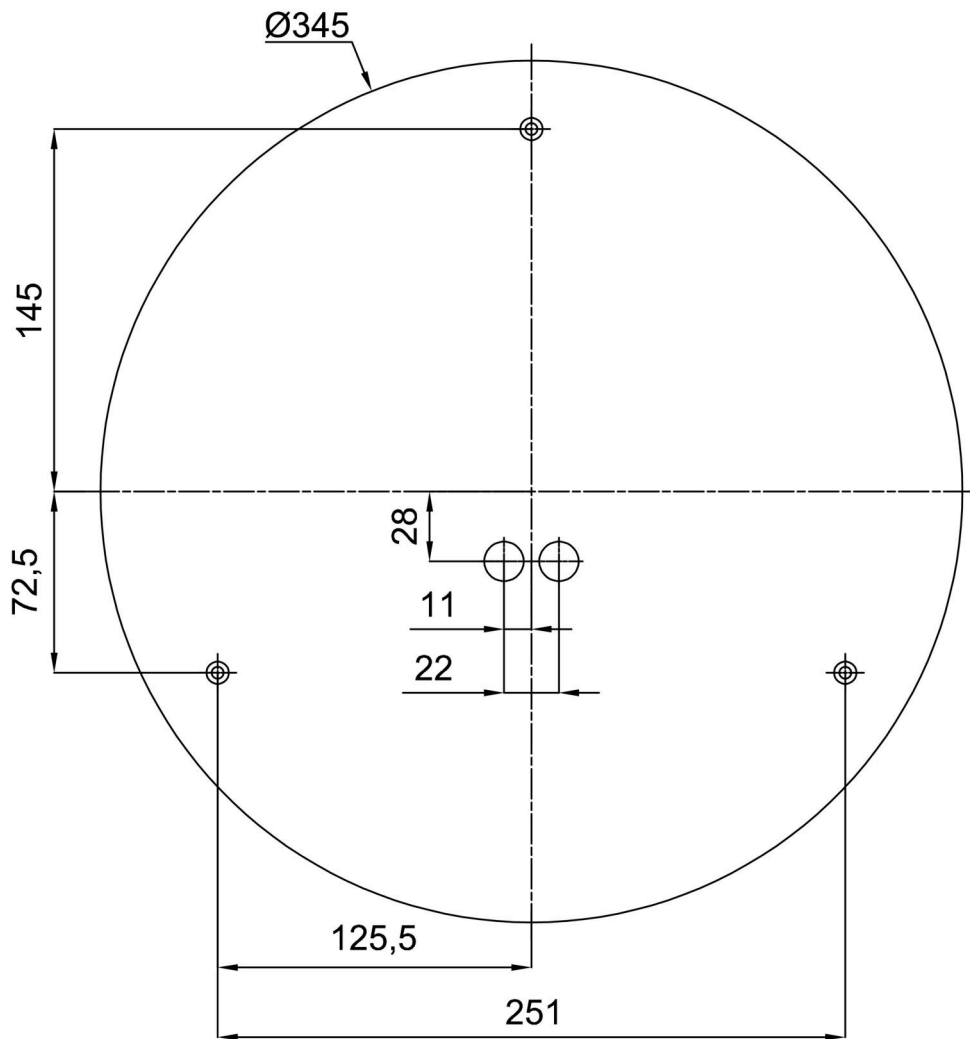

Logistic

EAN	8591728149178
Weight NTTO	3.2 Kg
Weight BTTO	3.6 Kg
Number of cartons	1 pcs
Package volume	0.025 m³
Package 1 width	0.435 m
Package 1 length	0.435 m
Package 1 height	0.13 m
Warranty*	60 months

*The warranty for the batteries is valid for 12 months from the date of purchase.

Installation dimensions: