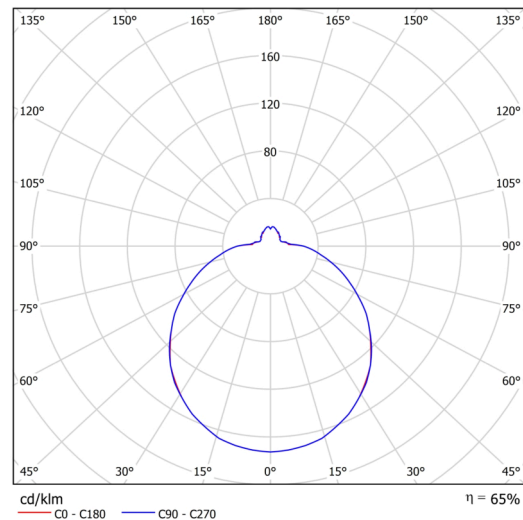

Luminous

Lum. flux of luminaire	1730 lm
Lum. flux of light source	2660 lm
Lum. flux of light source in emergency mode	200 lm
Temperature	3000 K
Rated life time LED L80/B10	100000 hours
CRI	Ra80
MacAdam	3
Blue light hazard	Risk group 0

Eulum data for calculation programs are available at www.osmont.cz.