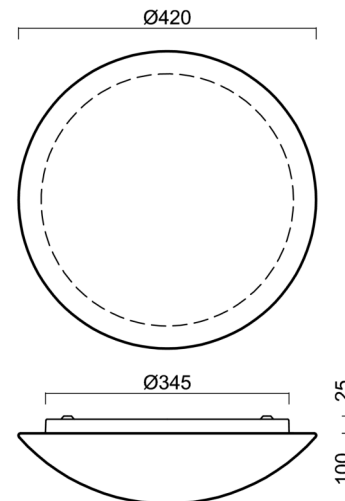

AURA 11

LED-1L16E350BT15/015 NK3HST 3K#

WWW.OSMONT.CZ

AURA 11

Product code: AUR61032

Type: LED-1L16E350BT15/015 NK3HST 3K#

Short description of the luminaire: White colour | ceiling or wall LED light with emergency backup combined (with Self-test) | TRIPLEX OPAL hand blown glass shade|

Technical

Types of luminaires	Emergency combined
Mounting type	surface mounted
Base material	steel
Shade material	three-layer glass TRIPLEX OPAL
Base color	white Ral9003
Shade color	white
Holding the shade	bayonet
Mounting location	ceiling/wall
Width	420 mm
Length	420 mm
Height	125 mm
mounting holes (diameter)	3xØ5mm
Cable entrance	2xØ16mm
Energy Class	D
Impact strength	IK01
Operating temperature	from 0°C to +30°C

Eulum data for calculation programs are available at www.osmont.cz.

Logistic

EAN	8591728149178
Weight NTTO	3.2 Kg
Weight BTTO	3.6 Kg
Number of cartons	1 pcs
Package volume	0.025 m ³
Package 1 width	0.435 m
Package 1 length	0.435 m
Package 1 height	0.13 m
Warranty*	60 months