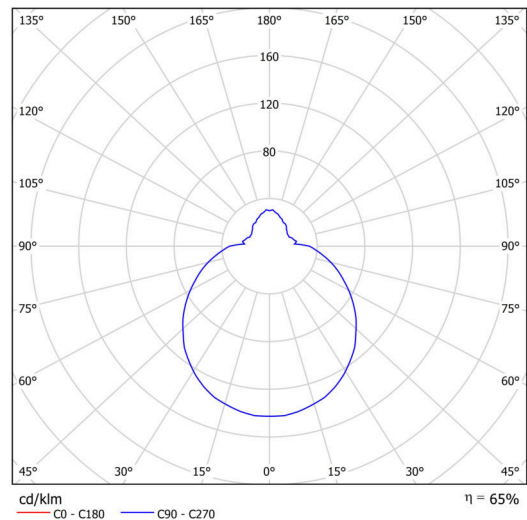

AURA 10 IP

Product code: AUR71190

Type: LED-1L15ET500BD14/014 BT 27-65K#

Short description of the luminaire: White color | surface-mounted LED light | Bluetooth Tunable White system | TRIPLEX OPAL glass shade with matt surface |

Technical

Types of luminaires	Tunable White
Mounting type	surface mounted
Base material	polypropylene composite
Shade material	three-layer glass TRIPLEX OPAL
Base color	white Ral9003
Shade color	white
Holding the shade	bayonet
Mounting location	ceiling/wall
Width	360 mm
Length	360 mm
Height	126 mm
Diameter	ø 360 mm
mounting holes (diameter)	3xø5mm
Installation wire (diameter)	2xø16mm
Energy Class	D
Impact strength	IK01
Operating temperature	from -20°C to +30°C

Electric

Power consumption	18 W
Ingress Protection	IP65
Socket	LED modul
terminal block	snap terminal block
Automatic circuit breaker type B10A	22 pcs
Automatic circuit breaker type B16A	36 pcs

Luminous

Lum. flux of luminaire	1930 lm
Lum. flux of light source	2970 lm
Luminaire efficacy	107 lm/W
Temperature	2700-6500 K
Rated life time LED L80/B10	100000 hours
CRI	Ra80
MacAdam	3
Blue light hazard	Risk group 0

Eulum data for calculation programs are available at www.osmont.cz.