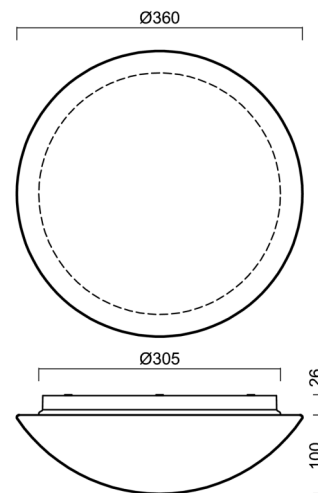

AURA 10 IP

Product code: AUR71190

Type: LED-1L15ET500BD14/014 BT 27-65K#

Short description of the luminaire: White color | surface-mounted LED light | Bluetooth Tunable White system | TRIPLEX OPAL glass shade with matt surface |

Technical

Types of luminaires	Tunable White
Mounting type	surface mounted
Base material	polypropylene composite
Shade material	three-layer glass TRIPLEX OPAL
Base color	white Ral9003
Shade color	white
Holding the shade	bayonet
Mounting location	ceiling/wall
Width	360 mm
Length	360 mm
Height	126 mm
Diameter	ø 360 mm
mounting holes (diameter)	3xø5mm
Installation wire (diameter)	2xø16mm
Energy Class	D
Impact strength	IK01
Operating temperature	from -20°C to +30°C

Electric

Power consumption	18 W
Ingress Protection	IP65
Socket	LED modul
terminal block	snap terminal block
Automatic circuit breaker type B10A	22 pcs
Automatic circuit breaker type B16A	36 pcs

Luminous

Lum. flux of luminaire	1930 lm
Lum. flux of light source	2970 lm
Luminaire efficacy	107 lm/W
Temperature	2700-6500 K
Rated life time LED L80/B10	100000 hours
CRI	Ra80
MacAdam	3
Blue light hazard	Risk group 0

Eulum data for calculation programs are available at www.osmont.cz.