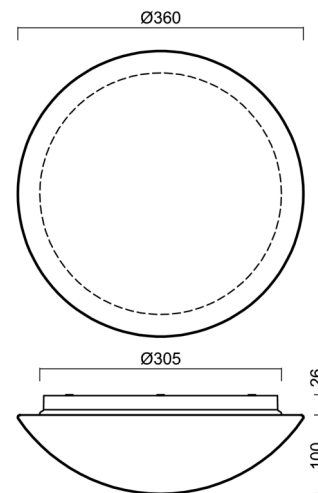

AURA 10 IP

LED-1L15E500BD14/014 DALI 3/4K#

WWW.OSMONT.CZ

AURA 10 IP

Product code: AUR71175

Type: LED-1L15E500BD14/014 DALI 3/4K#

Short description of the luminaire: White surface-mounted changeable LED light DALI with TRIPLEX OPAL glass shade

Technical

Types of luminaires	Dimmable
Mounting type	surface mounted
Base material	polypropylene composite
Shade material	three-layer glass TRIPLEX OPAL
Base color	white Ral9003
Shade color	white
Holding the shade	bayonet
Mounting location	ceiling/wall
Width	360 mm
Length	360 mm
Height	126 mm
Diameter	ø 360 mm
mounting holes (diameter)	3xø5mm
Installation wire (diameter)	2xø16mm
Energy Class	D
Impact strength	IK01
Operating temperature	from -20°C to +30°C

Lampshade

Product code	Name	Color	Description	Picture	Drawing
20055	014	white		