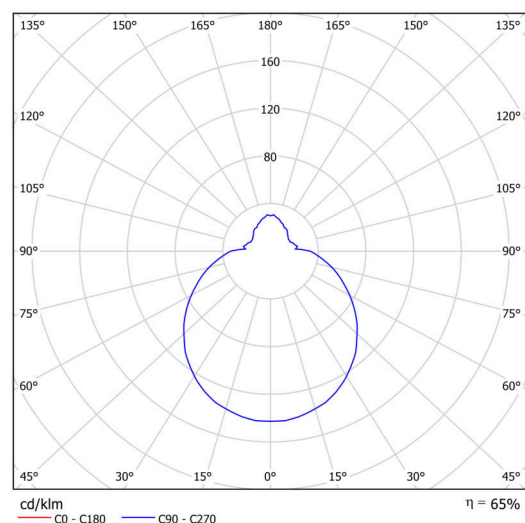

Luminous

Lum. flux of luminaire	1950/2030 lm
Lum. flux of light source	3000/3130 lm
Luminaire efficacy	102 lm/W
Temperature	3000/4000 K
Rated life time LED L80/B10	100000 hours
CRI	Ra80
MacAdam	3
Blue light hazard	Risk group 0