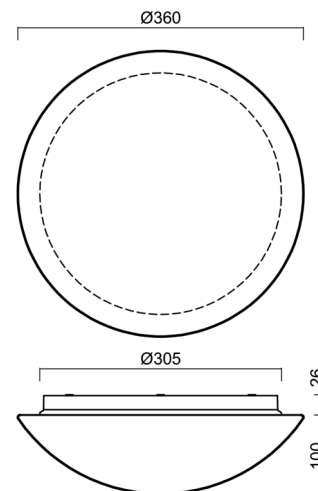

AURA 10 IP

LED-1L15E500BD14/014 3/4K#

WWW.OSMONT.CZ

AURA 10 IP

Product code: AUR71173

Type: LED-1L15E500BD14/014 3/4K#

Short description of the luminaire: White surface-mounted changeable LED light ON/OFF with TRIPLEX OPAL glass shade

Technical

Types of luminaires	Classic on/off
Mounting type	surface mounted
Base material	polypropylene composite
Shade material	three-layer glass TRIPLEX OPAL
Base color	white Ral9003
Shade color	white
Holding the shade	bayonet
Mounting location	ceiling/wall
Width	360 mm
Length	360 mm
Height	126 mm
Diameter	ø 360 mm
mounting holes (diameter)	3xø5mm
Installation wire (diameter)	2xø16mm
Energy Class	D
Impact strength	IK01
Operating temperature	from -20°C to +30°C

Lampshade

Product code	Name	Color	Description	Picture	Drawing
20055	014	white		