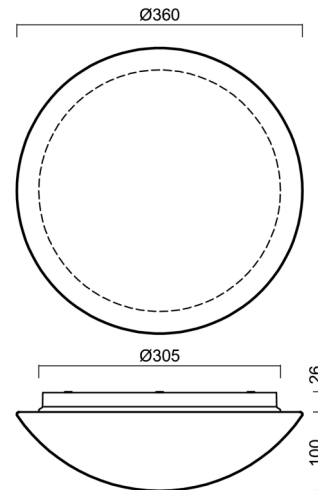

AURA 10 IP

LED-1L15E350BD14/014 3/4K#

WWW.OSMONT.CZ

AURA 10 IP

Product code: AUR71170

Type: LED-1L15E350BD14/014 3/4K#

Short description of the luminaire: White surface-mounted changeable LED light ON/OFF with TRIPLEX OPAL glass shade

Technical

Types of luminaires	Classic on/off
Mounting type	surface mounted
Base material	polypropylene composite
Shade material	three-layer glass TRIPLEX OPAL
Base color	white Ral9003
Shade color	white
Holding the shade	bayonet
Mounting location	ceiling/wall
Width	360 mm
Length	360 mm
Height	126 mm
Diameter	ø 360 mm
mounting holes (diameter)	3xø5mm
Installation wire (diameter)	2xø16mm
Energy Class	D
Impact strength	IK01
Operating temperature	from -20°C to +30°C

Lampshade

Product code	Name	Color	Description	Picture	Drawing
20055	014	white		