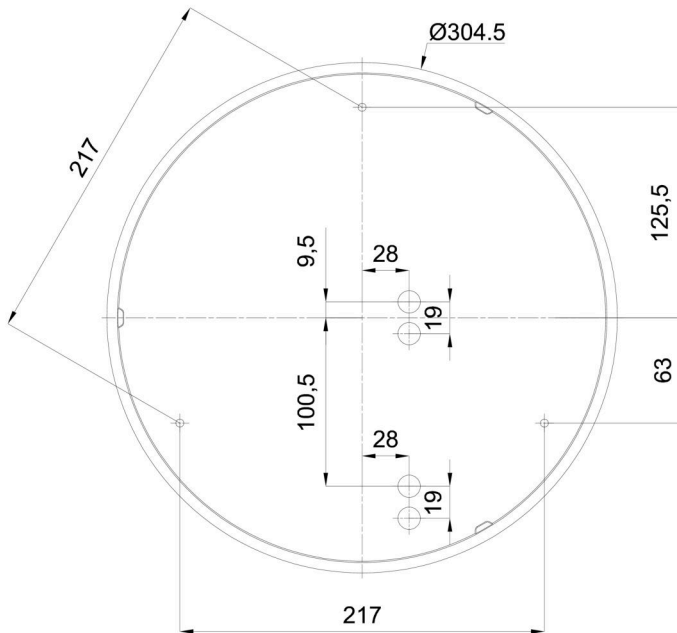

Technical

Types of luminaires	Classic on/off
Mounting type	surface mounted
Base material	polypropylene composite
Shade material	three-layer glass TRIPLEX OPAL
Base color	white Ral9003
Shade color	white
Holding the shade	bayonet
Mounting location	ceiling/wall
Width	360 mm
Length	360 mm
Height	126 mm
Diameter	ø 360 mm
mounting holes (diameter)	3xø5mm
Installation wire (diameter)	2xø16mm
Energy Class	D
Impact strength	IK01
Operating temperature	from -20°C to +30°C

Eulum data for calculation programs are available at www.osmont.cz.

Logistic

EAN	8591728071721
Weight NTTO	2.5 Kg
Weight BTTO	2.8 Kg
Number of cartons	1 pcs
Package volume	0.017 m ³
Package 1 width	0.375 m
Package 1 length	0.355 m
Package 1 height	0.13 m
Warranty*	60 months

*The warranty for the batteries is valid for 12 months from the date of purchase.

Installation dimensions:

Additional assortment:

Decorative collar

Product code	Name	Color	Description	Picture	Drawing
30136	B14/X14	polished stainless steel	the collar is held by the shade		
30135	B14/X4	white Ral9003	the collar is held by the shade		
30138	B14/X13	grey	the collar is held by the shade		
30137	B14/X12	polished brass	the collar is held by the shade		

Lampshade

Product code	Name	Color	Description	Picture	Drawing
20055	014	white		