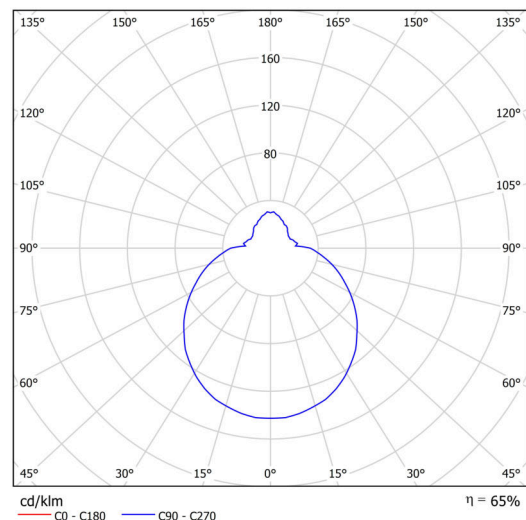

Luminous

Lum. flux of luminaire	1380/1440 lm
Lum. flux of light source	2130/2220 lm
Luminaire efficacy	106 lm/W
Temperature	3000/4000 K
Rated life time LED L80/B10	100000 hours
CRI	Ra80
MacAdam	3
Blue light hazard	Risk group 0