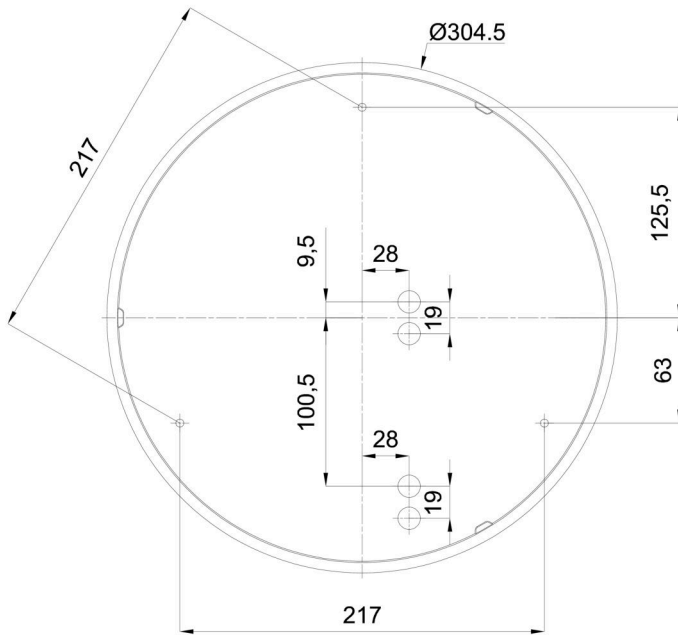

Types of luminaires	Classic on/off
Mounting type	surface mounted
Base material	polypropylene composite
Shade material	three-layer glass TRIPLEX OPAL
Base color	white Ral9003
Shade color	white
Holding the shade	bayonet
Mounting location	ceiling/wall
Width	360 mm
Length	360 mm
Height	126 mm
Diameter	ø 360 mm
mounting holes (diameter)	3xø5mm
Installation wire (diameter)	2xø16mm
Impact strength	IK01
Operating temperature	from -20°C to +30°C

Eulum data for calculation programs are available at www.osmont.cz.

Logistic

EAN	8591728711696
Weight NTTO	2.1 Kg
Weight BTTO	2.4 Kg
Number of cartons	1 pcs
Package volume	0.017 m ³
Package 1 width	0.375 m
Package 1 length	0.355 m
Package 1 height	0.13 m
Warranty*	60 months

*The warranty for the batteries is valid for 12 months from the date of purchase.

Installation dimensions:

Additional assortment:

Decorative collar

Product code	Name	Color	Description	Picture	Drawing
30136	B14/X14	polished stainless steel	the collar is held by the shade		
30135	B14/X4	white Ral9003	the collar is held by the shade		
30138	B14/X13	grey	the collar is held by the shade		
30137	B14/X12	polished brass	the collar is held by the shade		

Lampshade

Product code	Name	Color	Description	Picture	Drawing
20055	014	white		