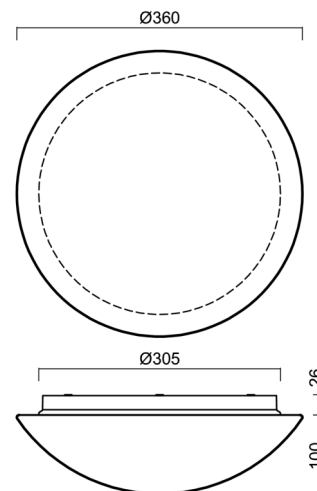

Types of luminaires	Classic on/off
Mounting type	surface mounted
Base material	polypropylene composite
Shade material	three-layer glass TRIPLEX OPAL
Base color	white Ral9003
Shade color	white
Holding the shade	bayonet
Mounting location	ceiling/wall
Width	360 mm
Length	360 mm
Height	126 mm
Diameter	ø 360 mm
mounting holes (diameter)	3xø5mm
Installation wire (diameter)	2xø16mm
Impact strength	IK01
Operating temperature	from -20°C to +30°C

Eulum data for calculation programs are available at www.osmont.cz.

Logistic

EAN	8591728711696
Weight NTTO	2.1 Kg
Weight BTTO	2.4 Kg
Number of cartons	1 pcs
Package volume	0.017 m ³
Package 1 width	0.375 m
Package 1 length	0.355 m
Package 1 height	0.13 m
Warranty*	60 months

Lampshade

Product code	Name	Color	Description	Picture	Drawing
20055	014	white		