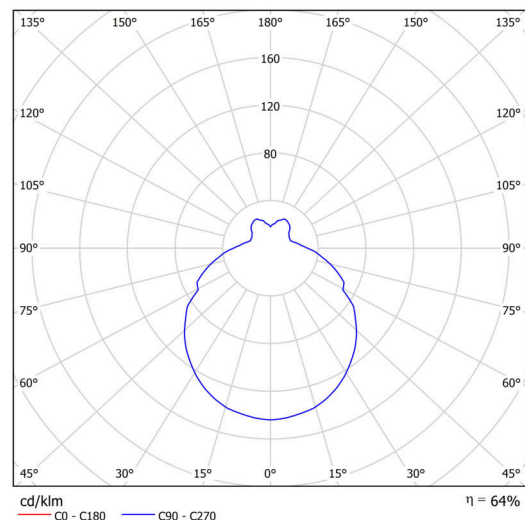

AURA 10 IP

Product code: AUR71169

Type: IN-22BD14/014*

Short description of the luminaire: White surface-mounted E27 light ON/OFF with TRIPLEX OPAL glass shade

Technical

Types of luminaires	Classic on/off
Mounting type	surface mounted
Base material	polypropylene composite
Shade material	three-layer glass TRIPLEX OPAL
Base color	white Ral9003
Shade color	white
Holding the shade	bayonet
Mounting location	ceiling/wall
Width	360 mm
Length	360 mm
Height	126 mm
Diameter	ø 360 mm
mounting holes (diameter)	3xø5mm
Installation wire (diameter)	2xø16mm
Impact strength	IK01
Operating temperature	from -20°C to +30°C

Electric

Voltage type	AC
AC voltage	220 - 240 V
Power consumption	2x7 W
Coverage class	2
Ingress Protection	IP65
Socket	E27
terminal block	snap terminal block

Luminous

Blue light hazard	Risk group 0

Eulum data for calculation programs are available at www.osmont.cz.