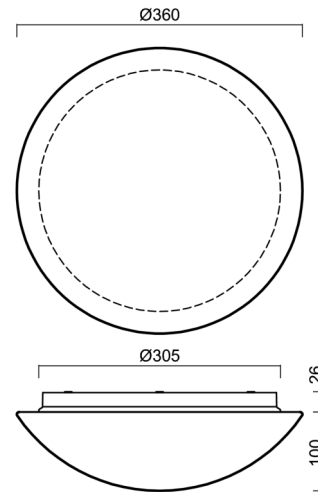

AURA 10 IP

LED-1L15E500BD14/014/NK1W HF 4K#

WWW.OSMONT.CZ

AURA 10 IP

Product code: AUR70883

Type: LED-1L15E500BD14/014/NK1W HF 4K#

Short description of the luminaire: White surface-mounted LED light with emergency unit combined with sensor with TRIPLEX OPAL glass shade

Technical

Types of luminaires	Emergency combined + sensor
Mounting type	surface mounted
Base material	polypropylene composite
Shade material	three-layer glass TRIPLEX OPAL
Base color	white Ral9003
Shade color	white
Holding the shade	bayonet
Mounting location	ceiling/wall
Width	360 mm
Length	360 mm
Height	126 mm
Diameter	ø 360 mm
mounting holes (diameter)	3xø5mm
Installation wire (diameter)	2xø16mm
Energy Class	D
Impact strength	IK01
Operating temperature	from -20°C to +30°C

Lampshade

Product code	Name	Color	Description	Picture	Drawing
20055	014	white		