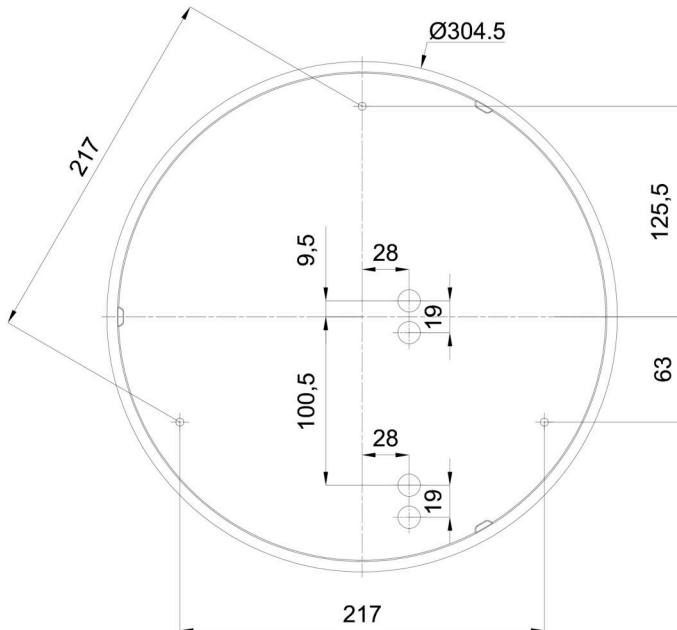

Technical

Types of luminaires	Emergency combined + sensor
Mounting type	surface mounted
Base material	polypropylene composite
Shade material	three-layer glass TRIPLEX OPAL
Base color	white Ral9003
Shade color	white
Holding the shade	bayonet
Mounting location	ceiling/wall
Width	360 mm
Length	360 mm
Height	126 mm
Diameter	ø 360 mm
mounting holes (diameter)	3xø5mm
Installation wire (diameter)	2xø16mm
Energy Class	D
Impact strength	IK01
Operating temperature	from -20°C to +30°C

TECHNICAL SHEET

MacAdam	3
Blue light hazard	Risk group 0

Eulum data for calculation programs are available at www.osmont.cz.

Logistic

EAN	8591728071080
Weight NTTO	2.5 Kg
Weight BTTO	2.8 Kg
Number of cartons	1 pcs
Package volume	0.017 m ³
Package 1 width	0.375 m
Package 1 length	0.355 m
Package 1 height	0.13 m
Warranty*	60 months

*The warranty for the batteries is valid for 12 months from the date of purchase.

Installation dimensions:

Additional assortment:

Decorative collar

Product code	Name	Color	Description	Picture	Drawing
30136	B14/X14	polished stainless steel	the collar is held by the shade		
30135	B14/X4	white Ral9003	the collar is held by the shade		
30138	B14/X13	grey	the collar is held by the shade		
30137	B14/X12	polished brass	the collar is held by the shade		

Lampshade

Product code	Name	Color	Description	Picture	Drawing
20055	014	white		