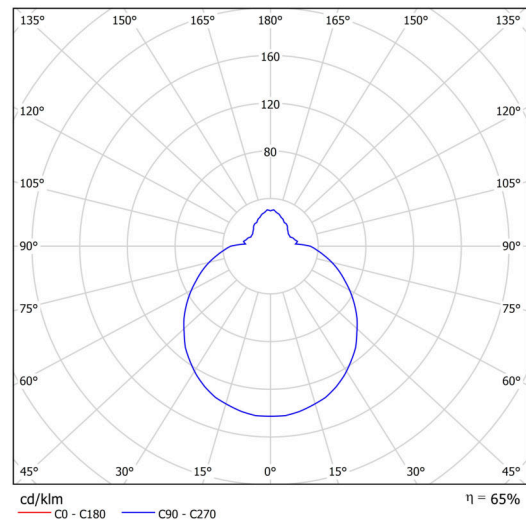

Luminous

Lum. flux of luminaire	2030 lm
Lum. flux of light source	3130 lm
Lum. flux of light source in emergency mode	150 lm
Luminaire efficacy	106 lm/W
Temperature	4000 K
Rated life time LED L80/B10	100000 hours
CRI	Ra80