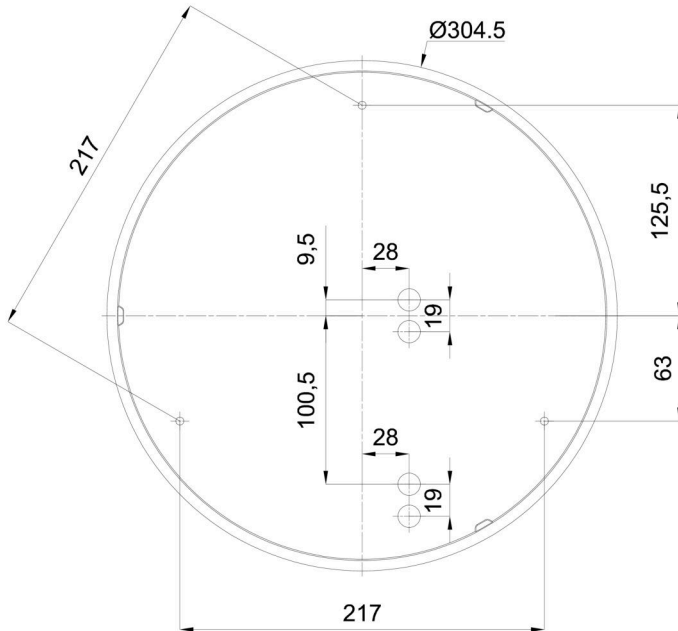

Technical

Types of luminaires	Emergency combined
Mounting type	surface mounted
Base material	polypropylene composite
Shade material	three-layer glass TRIPLEX OPAL
Base color	white Ral9003
Shade color	white
Holding the shade	bayonet
Mounting location	ceiling/wall
Width	360 mm
Length	360 mm
Height	126 mm
Diameter	ø 360 mm
mounting holes (diameter)	3xø5mm
Installation wire (diameter)	2xø16mm
Energy Class	D
Impact strength	IK01
Operating temperature	from 0°C to +30°C

TECHNICAL SHEET

Blue light hazard	Risk group 0
-------------------	--------------

Eulum data for calculation programs are available at www.osmont.cz.

Logistic

EAN	8591728071073
Weight NTTO	2.5 Kg
Weight BTTO	2.8 Kg
Number of cartons	1 pcs
Package volume	0.017 m ³
Package 1 width	0.375 m
Package 1 length	0.355 m
Package 1 height	0.13 m
Warranty*	60 months

*The warranty for the batteries is valid for 12 months from the date of purchase.

Installation dimensions:

Additional assortment:

Decorative collar

Product code	Name	Color	Description	Picture	Drawing
30136	B14/X14	polished stainless steel	the collar is held by the shade		
30135	B14/X4	white Ral9003	the collar is held by the shade		
30138	B14/X13	grey	the collar is held by the shade		
30137	B14/X12	polished brass	the collar is held by the shade		

Lampshade

Product code	Name	Color	Description	Picture	Drawing
20055	014	white		