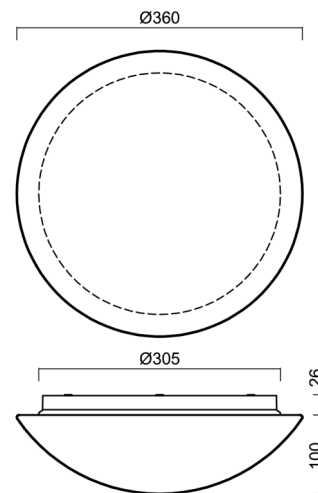

AURA 10 IP

Product code: AUR70882

Type: LED-1L15E500BD14/014/NK1W 4K#

Short description of the luminaire: White surface-mounted LED light with emergency unit combined with TRIPLEX OPAL glass shade

Technical

Types of luminaires	Emergency combined
Mounting type	surface mounted
Base material	polypropylene composite
Shade material	three-layer glass TRIPLEX OPAL
Base color	white Ral9003
Shade color	white
Holding the shade	bayonet
Mounting location	ceiling/wall
Width	360 mm
Length	360 mm
Height	126 mm
Diameter	ø 360 mm
mounting holes (diameter)	3xø5mm
Installation wire (diameter)	2xø16mm
Energy Class	D
Impact strength	IK01
Operating temperature	from 0°C to +30°C

Electric

Power consumption	19 W
Ingress Protection	IP65
Socket	LED modul
Battery type	NiCd
Emergency time	3 hours
terminal block	snap terminal block
Automatic circuit breaker type B10A	26 pcs
Automatic circuit breaker type B16A	40 pcs
Automatic circuit breaker type C10A	30 pcs
Automatic circuit breaker type C16A	48 pcs

Luminous

Lum. flux of luminaire	2030 lm
Lum. flux of light source	3130 lm
Lum. flux of light source in emergency mode	150 lm
Luminaire efficacy	106 lm/W
Temperature	4000 K
Rated life time LED L80/B10	100000 hours
CRI	Ra80
MacAdam	3