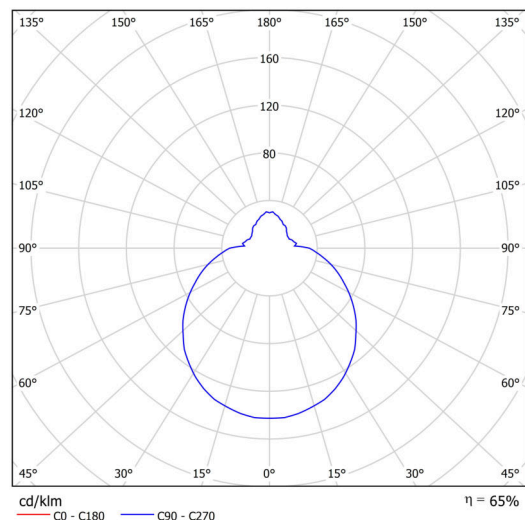

AURA 10 IP

Product code: AUR70882

Type: LED-1L15E500BD14/014/NK1W 4K#

Short description of the luminaire: White surface-mounted LED light with emergency unit combined with TRIPLEX OPAL glass shade

Technical

Types of luminaires	Emergency combined
Mounting type	surface mounted
Base material	polypropylene composite
Shade material	three-layer glass TRIPLEX OPAL
Base color	white Ral9003
Shade color	white
Holding the shade	bayonet
Mounting location	ceiling/wall
Width	360 mm
Length	360 mm
Height	126 mm
Diameter	ø 360 mm
mounting holes (diameter)	3xø5mm
Installation wire (diameter)	2xø16mm
Energy Class	D
Impact strength	IK01
Operating temperature	from 0°C to +30°C

Electric

Power consumption	19 W
Ingress Protection	IP65
Socket	LED modul
Battery type	NiCd
Emergency time	3 hours
terminal block	snap terminal block
Automatic circuit breaker type B10A	26 pcs
Automatic circuit breaker type B16A	40 pcs
Automatic circuit breaker type C10A	30 pcs
Automatic circuit breaker type C16A	48 pcs

Luminous

Lum. flux of luminaire	2030 lm
Lum. flux of light source	3130 lm
Lum. flux of light source in emergency mode	150 lm
Luminaire efficacy	106 lm/W
Temperature	4000 K
Rated life time LED L80/B10	100000 hours
CRI	Ra80
MacAdam	3