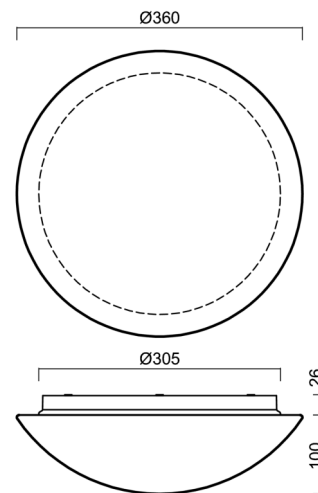

AURA 10 IP

LED-1L15E350BD14/014/NK1W HF 4K#

WWW.OSMONT.CZ

AURA 10 IP

Product code: AUR70877

Type: LED-1L15E350BD14/014/NK1W HF 4K#

Short description of the luminaire: White surface-mounted LED light with emergency unit combined with sensor with TRIPLEX OPAL glass shade

Technical

Types of luminaires	Emergency combined + sensor
Mounting type	surface mounted
Base material	polypropylene composite
Shade material	three-layer glass TRIPLEX OPAL
Base color	white Ral9003
Shade color	white
Holding the shade	bayonet
Mounting location	ceiling/wall
Width	360 mm
Length	360 mm
Height	126 mm
Diameter	ø 360 mm
mounting holes (diameter)	3xø5mm
Installation wire (diameter)	2xø16mm
Energy Class	D
Impact strength	IK01
Operating temperature	from -20°C to +30°C

Lampshade

Product code	Name	Color	Description	Picture	Drawing
20055	014	white		