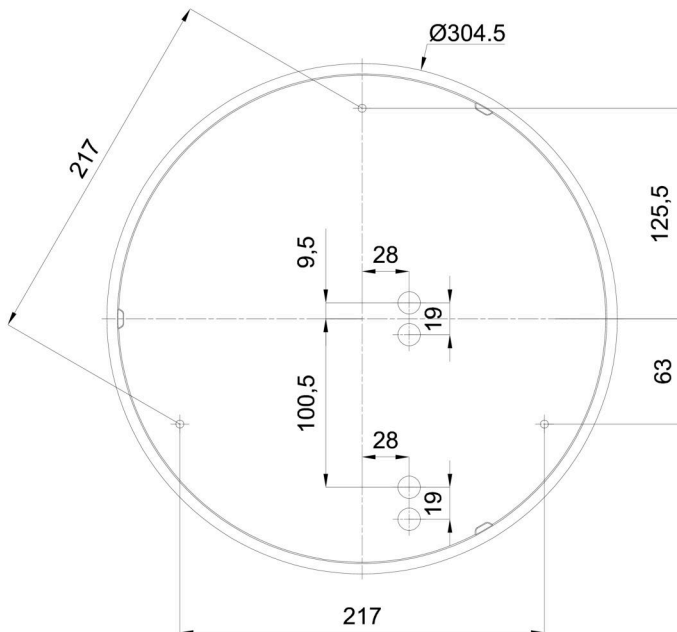

Technical

Types of luminaires	Emergency combined + sensor
Mounting type	surface mounted
Base material	polypropylene composite
Shade material	three-layer glass TRIPLEX OPAL
Base color	white Ral9003
Shade color	white
Holding the shade	bayonet
Mounting location	ceiling/wall
Width	360 mm
Length	360 mm
Height	126 mm
Diameter	ø 360 mm
mounting holes (diameter)	3xø5mm
Installation wire (diameter)	2xø16mm
Energy Class	D
Impact strength	IK01
Operating temperature	from -20°C to +30°C

TECHNICAL SHEET

MacAdam	3
Blue light hazard	Risk group 0

Eulum data for calculation programs are available at www.osmont.cz.

Logistic

EAN	8591728071028
Weight NTTO	2.5 Kg
Weight BTTO	2.8 Kg
Number of cartons	1 pcs
Package volume	0.017 m ³
Package 1 width	0.375 m
Package 1 length	0.355 m
Package 1 height	0.13 m
Warranty*	60 months

*The warranty for the batteries is valid for 12 months from the date of purchase.

Installation dimensions:

Additional assortment:

Decorative collar

Product code	Name	Color	Description	Picture	Drawing
30136	B14/X14	polished stainless steel	the collar is held by the shade		
30135	B14/X4	white Ral9003	the collar is held by the shade		
30138	B14/X13	grey	the collar is held by the shade		
30137	B14/X12	polished brass	the collar is held by the shade		

Lampshade

Product code	Name	Color	Description	Picture	Drawing
20055	014	white		