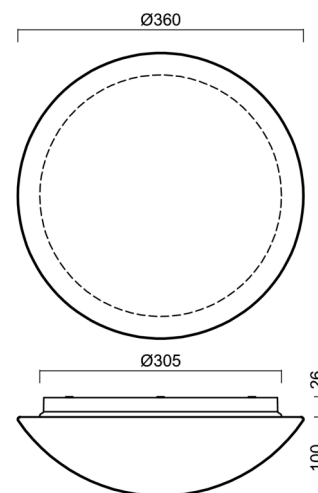

AURA 10 IP

Product code: AUR70874

Type: LED-1L15E350BD14/014 DALI 4K#

Short description of the luminaire: White surface-mounted LED light DALI with TRIPLEX OPAL glass shade

Technical

Types of luminaires	Dimmable
Mounting type	surface mounted
Base material	polypropylene composite
Shade material	three-layer glass TRIPLEX OPAL
Base color	white Ral9003
Shade color	white
Holding the shade	bayonet
Mounting location	ceiling/wall
Width	360 mm
Length	360 mm
Height	126 mm
Diameter	ø 360 mm
mounting holes (diameter)	3xø5mm
Installation wire (diameter)	2xø16mm
Energy Class	D
Impact strength	IK01
Operating temperature	from -20°C to +30°C

Electric

Power consumption	13 W
Ingress Protection	IP65
Socket	LED modul
terminal block	snap terminal block
Automatic circuit breaker type B10A	31 pcs
Automatic circuit breaker type B16A	50 pcs
Automatic circuit breaker type C10A	52 pcs
Automatic circuit breaker type C16A	85 pcs

Luminous

Lum. flux of luminaire	1440 lm
Lum. flux of light source	2220 lm
Luminaire efficacy	110 lm/W
Temperature	4000 K
Rated life time LED L80/B10	100000 hours
CRI	Ra80
MacAdam	3
Blue light hazard	Risk group 0

Eulum data for calculation programs are available at www.osmont.cz.