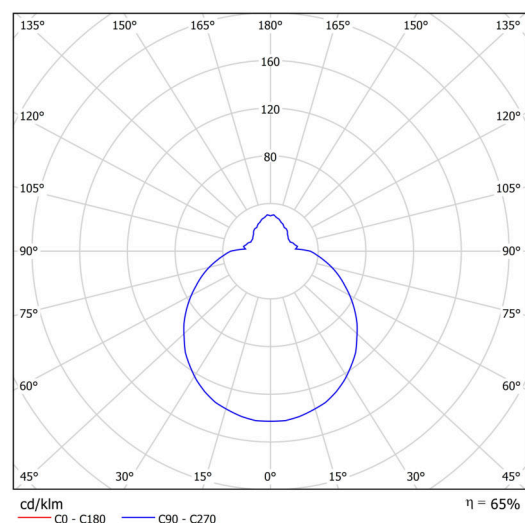

AURA 10 IP

Product code: AUR70874

Type: LED-1L15E350BD14/014 DALI 4K#

Short description of the luminaire: White surface-mounted LED light DALI with TRIPLEX OPAL glass shade

Technical

Types of luminaires	Dimmable
Mounting type	surface mounted
Base material	polypropylene composite
Shade material	three-layer glass TRIPLEX OPAL
Base color	white Ral9003
Shade color	white
Holding the shade	bayonet
Mounting location	ceiling/wall
Width	360 mm
Length	360 mm
Height	126 mm
Diameter	ø 360 mm
mounting holes (diameter)	3xø5mm
Installation wire (diameter)	2xø16mm
Energy Class	D
Impact strength	IK01
Operating temperature	from -20°C to +30°C

Electric

Power consumption	13 W
Ingress Protection	IP65
Socket	LED modul
terminal block	snap terminal block
Automatic circuit breaker type B10A	31 pcs
Automatic circuit breaker type B16A	50 pcs
Automatic circuit breaker type C10A	52 pcs
Automatic circuit breaker type C16A	85 pcs

Luminous

Lum. flux of luminaire	1440 lm
Lum. flux of light source	2220 lm
Luminaire efficacy	110 lm/W
Temperature	4000 K
Rated life time LED L80/B10	100000 hours
CRI	Ra80
MacAdam	3
Blue light hazard	Risk group 0

Eulum data for calculation programs are available at www.osmont.cz.