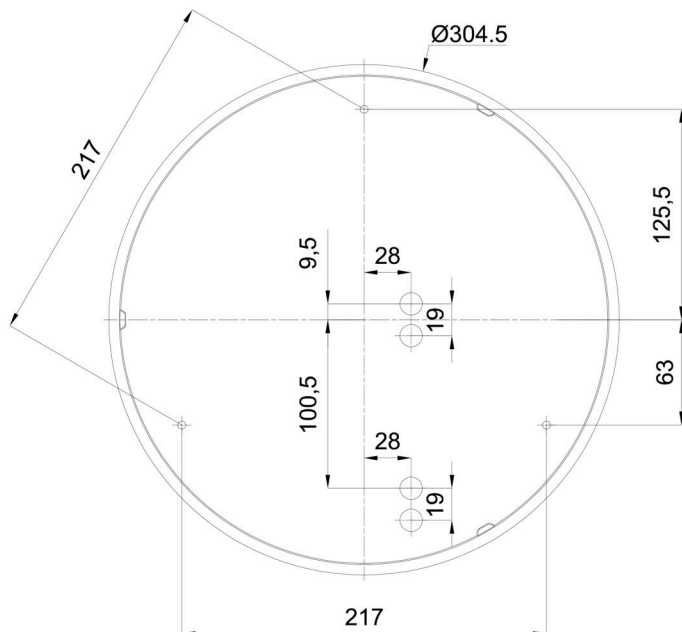

Logistic

EAN	8591728070977
Weight NTTO	2.5 Kg
Weight BTTO	2.8 Kg
Number of cartons	1 pcs
Package volume	0.017 m³
Package 1 width	0.375 m
Package 1 length	0.355 m
Package 1 height	0.13 m
Warranty*	60 months

*The warranty for the batteries is valid for 12 months from the date of purchase.

Installation dimensions: