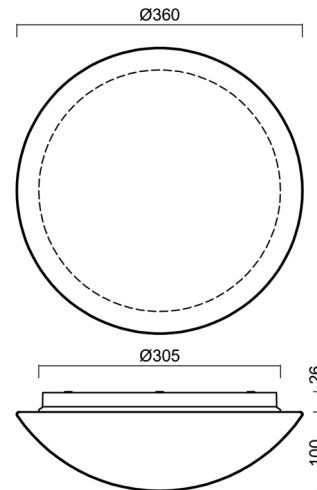

AURA 10 IP

LED-1L15E350BD14/014 4K#

WWW.OSMONT.CZ

AURA 10 IP

Product code: AUR70872

Type: LED-1L15E350BD14/014 4K#

Short description of the luminaire: White surface-mounted LED light ON/OFF with TRIPLEX OPAL glass shade

Technical

Types of luminaires	Classic on/off
Mounting type	surface mounted
Base material	polypropylene composite
Shade material	three-layer glass TRIPLEX OPAL
Base color	white Ral9003
Shade color	white
Holding the shade	bayonet
Mounting location	ceiling/wall
Width	360 mm
Length	360 mm
Height	126 mm
Diameter	ø 360 mm
mounting holes (diameter)	3xø5mm
Installation wire (diameter)	2xø16mm
Energy Class	D
Impact strength	IK01
Operating temperature	from -20°C to +30°C

Lampshade

Product code	Name	Color	Description	Picture	Drawing
20055	014	white		