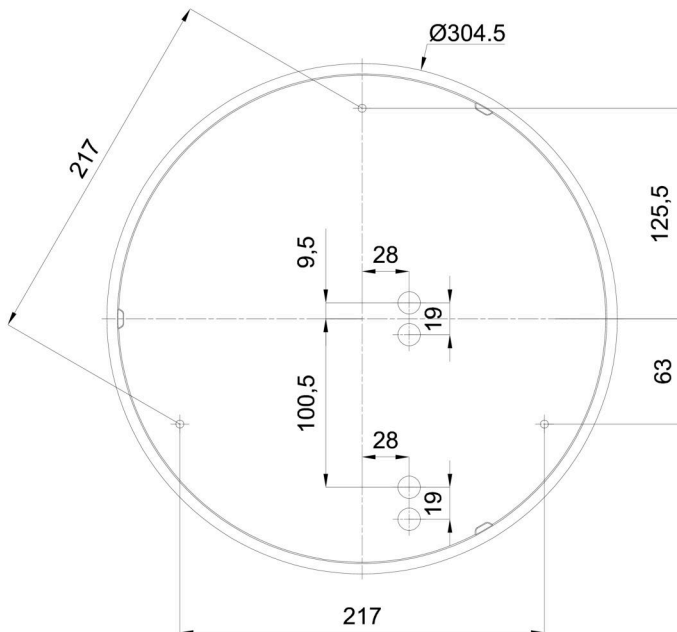

Technical

Types of luminaires	Emergency combined + sensor
Mounting type	surface mounted
Base material	polypropylene composite
Shade material	three-layer glass TRIPLEX OPAL
Base color	white Ral9003
Shade color	white
Holding the shade	bayonet
Mounting location	ceiling/wall
Width	360 mm
Length	360 mm
Height	126 mm
Diameter	ø 360 mm
mounting holes (diameter)	3xø5mm
Installation wire (diameter)	2xø16mm
Energy Class	D
Impact strength	IK01
Operating temperature	from -20°C to +30°C

TECHNICAL SHEET

MacAdam	3
Blue light hazard	Risk group 0

Eulum data for calculation programs are available at www.osmont.cz.

Logistic

EAN	8591728070793
Weight NTTO	2.5 Kg
Weight BTTO	2.8 Kg
Number of cartons	1 pcs
Package volume	0.017 m ³
Package 1 width	0.375 m
Package 1 length	0.355 m
Package 1 height	0.13 m
Warranty*	60 months

*The warranty for the batteries is valid for 12 months from the date of purchase.

Installation dimensions:

Additional assortment:

Decorative collar

Product code	Name	Color	Description	Picture	Drawing
30136	B14/X14	polished stainless steel	the collar is held by the shade		
30135	B14/X4	white Ral9003	the collar is held by the shade		
30138	B14/X13	grey	the collar is held by the shade		
30137	B14/X12	polished brass	the collar is held by the shade		

Lampshade

Product code	Name	Color	Description	Picture	Drawing
20055	014	white		