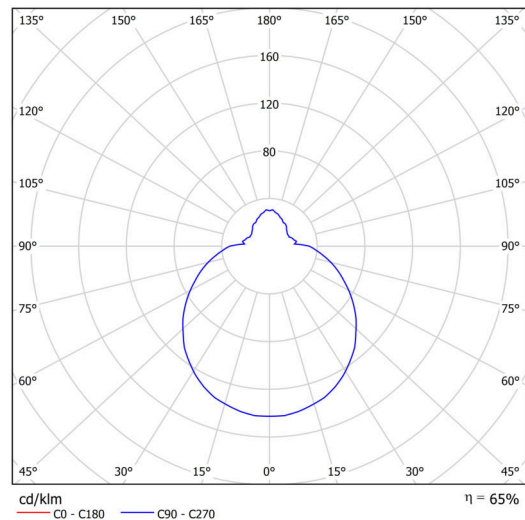

Luminous

Lum. flux of luminaire	1950 lm
Lum. flux of light source	3000 lm
Lum. flux of light source in emergency mode	150 lm
Luminaire efficacy	102 lm/W
Temperature	3000 K
Rated life time LED L80/B10	100000 hours
CRI	Ra80