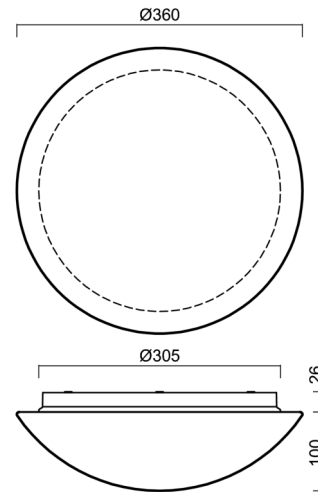

AURA 10 IP

LED-1L15E500BD14/014/NK1W HF 3K#

WWW.OSMONT.CZ

AURA 10 IP

Product code: AUR70383

Type: LED-1L15E500BD14/014/NK1W HF 3K#

Short description of the luminaire: White surface-mounted LED light with emergency unit combined with sensor with TRIPLEX OPAL glass shade

Technical

Types of luminaires	Emergency combined + sensor
Mounting type	surface mounted
Base material	polypropylene composite
Shade material	three-layer glass TRIPLEX OPAL
Base color	white Ral9003
Shade color	white
Holding the shade	bayonet
Mounting location	ceiling/wall
Width	360 mm
Length	360 mm
Height	126 mm
Diameter	ø 360 mm
mounting holes (diameter)	3xø5mm
Installation wire (diameter)	2xø16mm
Energy Class	D
Impact strength	IK01
Operating temperature	from -20°C to +30°C

Lampshade

Product code	Name	Color	Description	Picture	Drawing
20055	014	white		