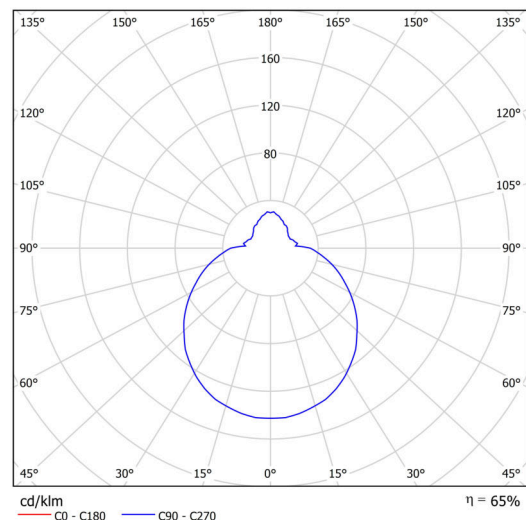

Luminous

Lum. flux of luminaire	1950 lm
Lum. flux of light source	3000 lm
Luminaire efficacy	102 lm/W
Temperature	3000 K
Rated life time LED L80/B10	100000 hours
CRI	Ra80
MacAdam	3
Blue light hazard	Risk group 0