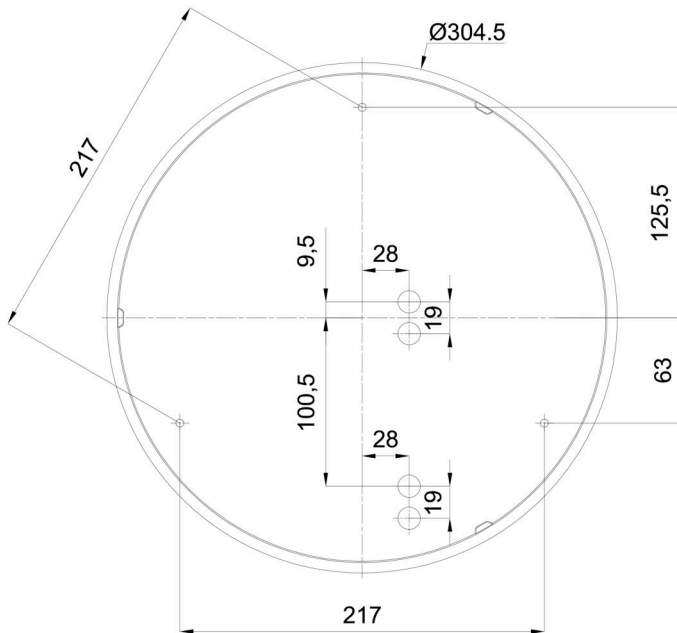

Technical

Types of luminaires	Sensor
Mounting type	surface mounted
Base material	polypropylene composite
Shade material	three-layer glass TRIPLEX OPAL
Base color	white Ral9003
Shade color	white
Holding the shade	bayonet
Mounting location	ceiling/wall
Width	360 mm
Length	360 mm
Height	126 mm
Diameter	ø 360 mm
mounting holes (diameter)	3xø5mm
Installation wire (diameter)	2xø16mm
Energy Class	D
Impact strength	IK01
Operating temperature	from -20°C to +30°C

Eulum data for calculation programs are available at www.osmont.cz.

Logistic

EAN	8591728070755
Weight NTTO	2.5 Kg
Weight BTTO	2.8 Kg
Number of cartons	1 pcs
Package volume	0.017 m ³
Package 1 width	0.375 m
Package 1 length	0.355 m
Package 1 height	0.13 m
Warranty*	60 months

*The warranty for the batteries is valid for 12 months from the date of purchase.

Installation dimensions:

Additional assortment:

Decorative collar

Product code	Name	Color	Description	Picture	Drawing
30136	B14/X14	polished stainless steel	the collar is held by the shade		
30135	B14/X4	white Ral9003	the collar is held by the shade		
30138	B14/X13	grey	the collar is held by the shade		
30137	B14/X12	polished brass	the collar is held by the shade		

Lampshade

Product code	Name	Color	Description	Picture	Drawing
20055	014	white		