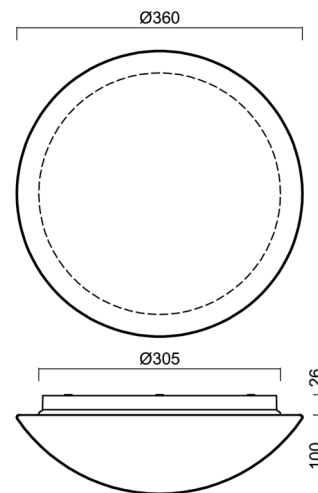

AURA 10 IP

LED-1L15E500BD14/014 HF 3K#

WWW.OSMONT.CZ

AURA 10 IP

Product code: AUR70379

Type: LED-1L15E500BD14/014 HF 3K#

Short description of the luminaire: White surface-mounted LED light with sensor with TRIPLEX OPAL glass shade

Technical

Types of luminaires	Sensor
Mounting type	surface mounted
Base material	polypropylene composite
Shade material	three-layer glass TRIPLEX OPAL
Base color	white Ral9003
Shade color	white
Holding the shade	bayonet
Mounting location	ceiling/wall
Width	360 mm
Length	360 mm
Height	126 mm
Diameter	ø 360 mm
mounting holes (diameter)	3xø5mm
Installation wire (diameter)	2xø16mm
Energy Class	D
Impact strength	IK01
Operating temperature	from -20°C to +30°C

Lampshade

Product code	Name	Color	Description	Picture	Drawing
20055	014	white		