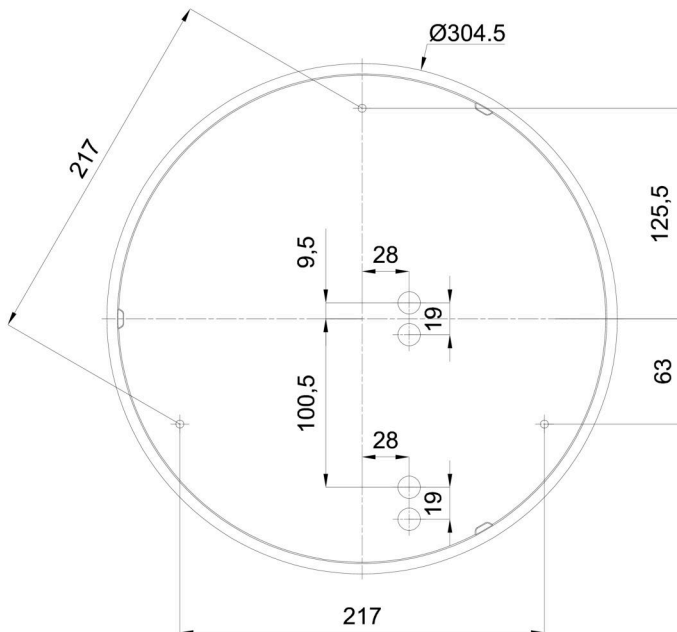

## Technical

Types of luminaires	Emergency combined + sensor
Mounting type	surface mounted
Base material	polypropylene composite
Shade material	three-layer glass TRIPLEX OPAL
Base color	white Ral9003
Shade color	white
Holding the shade	bayonet
Mounting location	ceiling/wall
Width	360 mm
Length	360 mm
Height	126 mm
Diameter	ø 360 mm
mounting holes (diameter)	3xø5mm
Installation wire (diameter)	2xø16mm
Energy Class	D
Impact strength	IK01
Operating temperature	from -20°C to +30°C

## Logistic

EAN	8591728070731
Weight NTTO	2.5 Kg
Weight BTTO	2.8 Kg
Number of cartons	1 pcs
Package volume	0.017 m <sup>3</sup>
Package 1 width	0.375 m
Package 1 length	0.355 m
Package 1 height	0.13 m
Warranty*	60 months

## Installation dimensions: