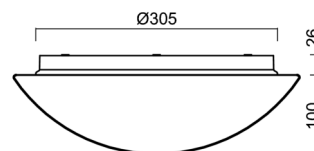

## Technical

Types of luminaires	Emergency combined + sensor
Mounting type	surface mounted
Base material	polypropylene composite
Shade material	three-layer glass TRIPLEX OPAL
Base color	white Ral9003
Shade color	white
Holding the shade	bayonet
Mounting location	ceiling/wall
Width	360 mm
Length	360 mm
Height	126 mm
Diameter	ø 360 mm
mounting holes (diameter)	3xø5mm
Installation wire (diameter)	2xø16mm
Energy Class	D
Impact strength	IK01
Operating temperature	from -20°C to +30°C