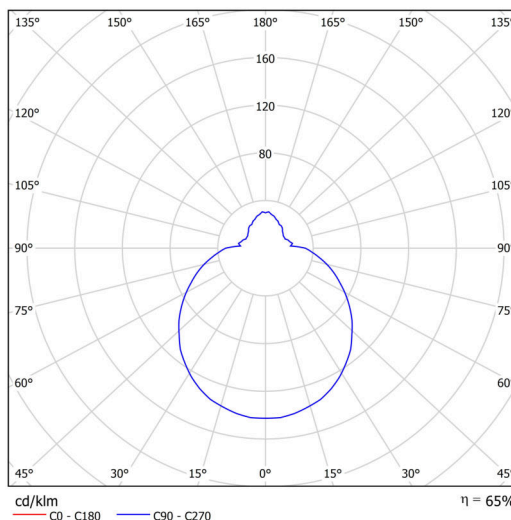

Luminous

Lum. flux of luminaire	1380 lm
Lum. flux of light source	2130 lm
Lum. flux of light source in emergency mode	150 lm
Luminaire efficacy	106 lm/W
Temperature	3000 K
Rated life time LED L80/B10	100000 hours
CRI	Ra80