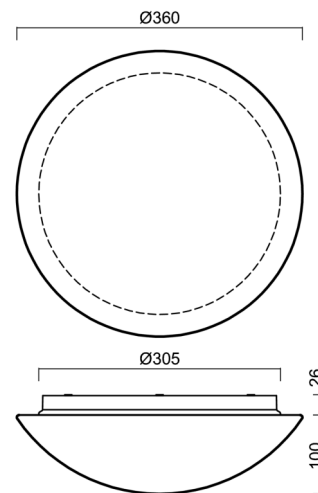

AURA 10 IP

LED-1L15E350BD14/014/NK1W 3K#

WWW.OSMONT.CZ

AURA 10 IP

Product code: AUR70376

Type: LED-1L15E350BD14/014/NK1W 3K#

Short description of the luminaire: White surface-mounted LED light with emergency unit combined with TRIPLEX OPAL glass shade

Technical

Types of luminaires	Emergency combined
Mounting type	surface mounted
Base material	polypropylene composite
Shade material	three-layer glass TRIPLEX OPAL
Base color	white Ral9003
Shade color	white
Holding the shade	bayonet
Mounting location	ceiling/wall
Width	360 mm
Length	360 mm
Height	126 mm
Diameter	ø 360 mm
mounting holes (diameter)	3xø5mm
Installation wire (diameter)	2xø16mm
Energy Class	D
Impact strength	IK01
Operating temperature	from 0°C to +30°C

Lampshade

Product code	Name	Color	Description	Picture	Drawing
20055	014	white		