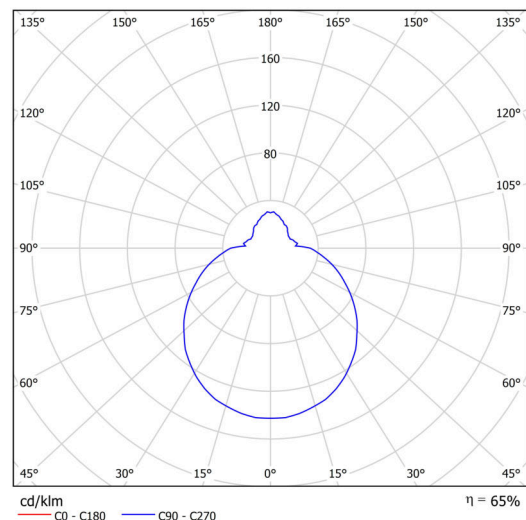

Luminous

Lum. flux of luminaire	1380 lm
Lum. flux of light source	2130 lm
Lum. flux of light source in emergency mode	150 lm
Luminaire efficacy	106 lm/W
Temperature	3000 K
Rated life time LED L80/B10	100000 hours
CRI	Ra80
MacAdam	3