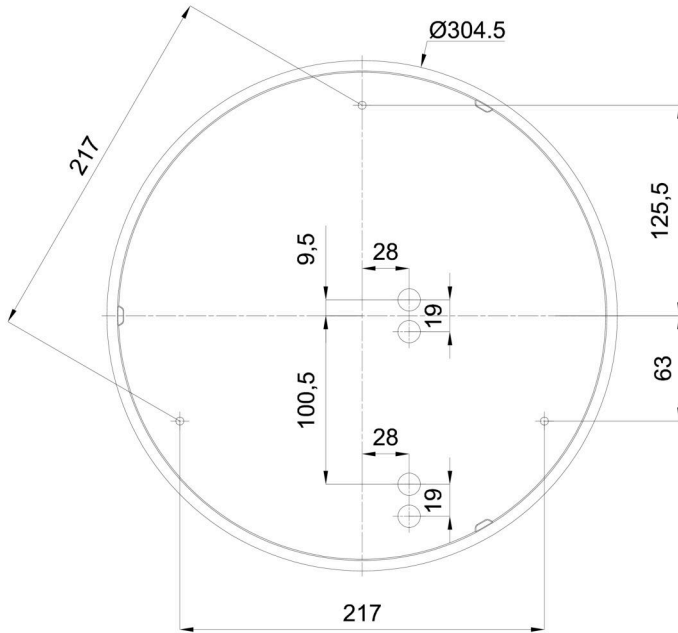

Technical

Types of luminaires	Emergency combined
Mounting type	surface mounted
Base material	polypropylene composite
Shade material	three-layer glass TRIPLEX OPAL
Base color	white Ral9003
Shade color	white
Holding the shade	bayonet
Mounting location	ceiling/wall
Width	360 mm
Length	360 mm
Height	126 mm
Diameter	ø 360 mm
mounting holes (diameter)	3xø5mm
Installation wire (diameter)	2xø16mm
Energy Class	D
Impact strength	IK01
Operating temperature	from 0°C to +30°C

TECHNICAL SHEET

Blue light hazard	Risk group 0
-------------------	--------------

Eulum data for calculation programs are available at www.osmont.cz.

Logistic

EAN	8591728070724
Weight NTTO	2.5 Kg
Weight BTTO	2.8 Kg
Number of cartons	1 pcs
Package volume	0.017 m ³
Package 1 width	0.375 m
Package 1 length	0.355 m
Package 1 height	0.13 m
Warranty*	60 months

*The warranty for the batteries is valid for 12 months from the date of purchase.

Installation dimensions:

Additional assortment:

Decorative collar

Product code	Name	Color	Description	Picture	Drawing
30136	B14/X14	polished stainless steel	the collar is held by the shade		
30135	B14/X4	white Ral9003	the collar is held by the shade		
30138	B14/X13	grey	the collar is held by the shade		
30137	B14/X12	polished brass	the collar is held by the shade		

Lampshade

Product code	Name	Color	Description	Picture	Drawing
20055	014	white		