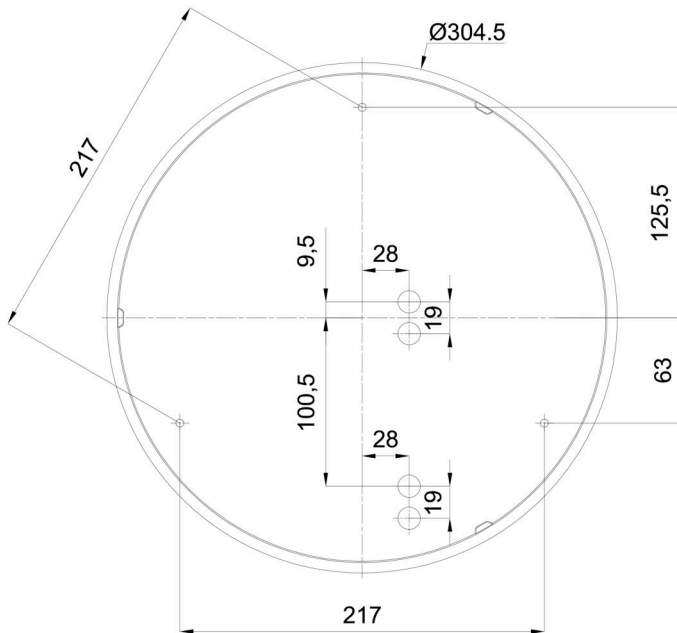

Logistic

EAN	8591728070687
Weight NTTO	2.5 Kg
Weight BTTO	2.8 Kg
Number of cartons	1 pcs
Package volume	0.017 m³
Package 1 width	0.375 m
Package 1 length	0.355 m
Package 1 height	0.13 m
Warranty*	60 months

*The warranty for the batteries is valid for 12 months from the date of purchase.

Installation dimensions: