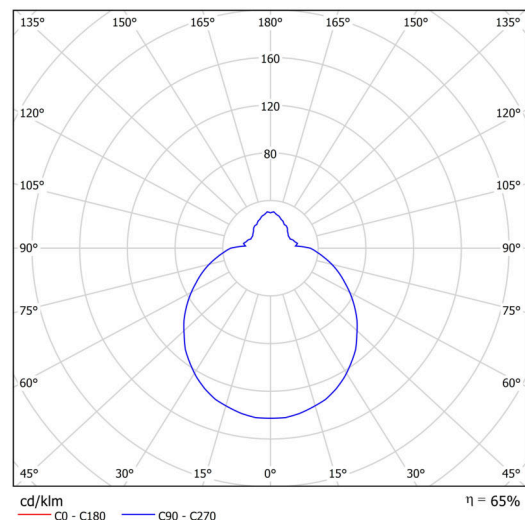

Luminous

Lum. flux of luminaire	1380 lm
Lum. flux of light source	2130 lm
Luminaire efficacy	106 lm/W
Temperature	3000 K
Rated life time LED L80/B10	100000 hours
CRI	Ra80
MacAdam	3
Blue light hazard	Risk group 0