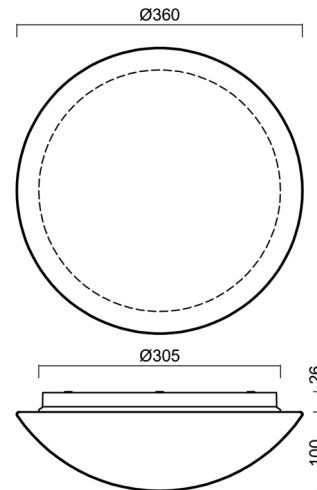

# AURA 10 IP

Product code: AUR70372

Type: LED-1L15E350BD14/014 3K#

Short description of the luminaire: White surface-mounted LED light ON/OFF with TRIPLEX OPAL glass shade

## Technical

Types of luminaires	Classic on/off
Mounting type	surface mounted
Base material	polypropylene composite
Shade material	three-layer glass TRIPLEX OPAL
Base color	white Ral9003
Shade color	white
Holding the shade	bayonet
Mounting location	ceiling/wall
Width	360 mm
Length	360 mm
Height	126 mm
Diameter	ø 360 mm
mounting holes (diameter)	3xø5mm
Installation wire (diameter)	2xø16mm
Energy Class	D
Impact strength	IK01
Operating temperature	from -20°C to +30°C

## Lampshade

Product code	Name	Color	Description	Picture	Drawing
20055	014	white		