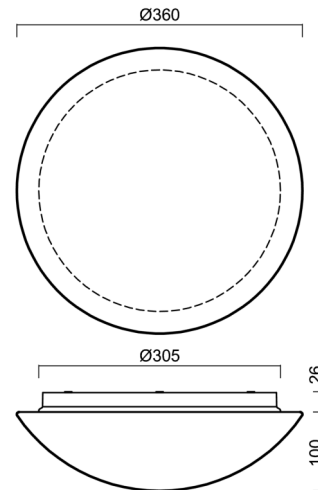

AURA 10 IP

LED-1L15E500BD14/014 NK3HST HF 4K#

WWW.OSMONT.CZ

AURA 10 IP

Product code: AUR61531

Type: LED-1L15E500BD14/014 NK3HST HF 4K#

Short description of the luminaire: White colour | ceiling or wall LED light with emergency backup combined (with Self-test) with HF sensor |TRIPLEX OPAL hand blown glass shade|

Technical

Types of luminaires	Emergency combined + sensor
Mounting type	surface mounted
Base material	polypropylene composite
Shade material	three-layer glass TRIPLEX OPAL
Base color	white Ral9003
Shade color	white
Holding the shade	bayonet
Mounting location	ceiling/wall
Width	360 mm
Length	360 mm
Height	126 mm
mounting holes (diameter)	3xØ5mm
Cable entrance	2xØ16mm
Energy Class	D
Impact strength	IK01
Operating temperature	from -20°C to +30°C

Eulum data for calculation programs are available at www.osmont.cz.

Logistic

EAN	8591728149468
Weight NTTO	2.5 Kg
Weight BTTO	2.8 Kg
Number of cartons	1 pcs
Package volume	0.017 m ³
Package 1 width	0.355 m
Package 1 length	0.375 m
Package 1 height	0.13 m
Warranty*	60 months

*The warranty for the batteries is valid for 12 months from the date of purchase.

Installation dimensions:

Additional assortment:

Lampshade

Product code	Name	Color	Description	Picture	Drawing
20055	014	white	příslušenství	