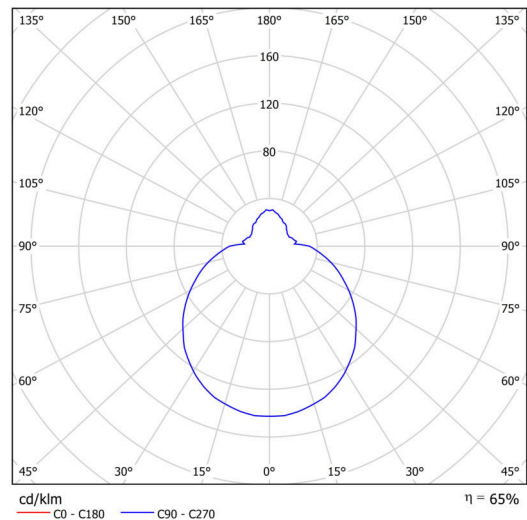

Luminous

Lum. flux of luminaire	2030 lm
Lum. flux of light source	3130 lm
Lum. flux of light source in emergency mode	200 lm
Temperature	4000 K
Rated life time LED L80/B10	100000 hours
CRI	Ra80
MacAdam	3
Blue light hazard	Risk group 0

Eulum data for calculation programs are available at www.osmont.cz.