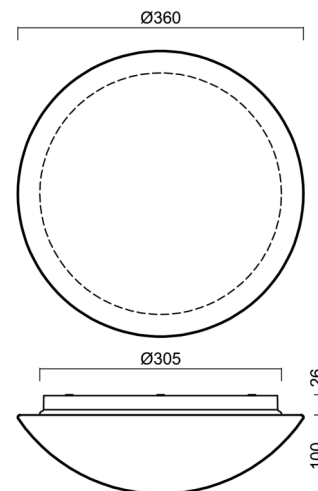

AURA 10 IP

LED-1L15E500BD14/014 NK3HST 4K#

WWW.OSMONT.CZ

AURA 10 IP

Product code: AUR61530

Type: LED-1L15E500BD14/014 NK3HST 4K#

Short description of the luminaire: White colour | ceiling or wall LED light with emergency backup combined (with Self-test) | TRIPLEX OPAL hand blown glass shade|

Technical

Types of luminaires	Emergency combined
Mounting type	surface mounted
Base material	polypropylene composite
Shade material	three-layer glass TRIPLEX OPAL
Base color	white Ral9003
Shade color	white
Holding the shade	bayonet
Mounting location	ceiling/wall
Width	360 mm
Length	360 mm
Height	126 mm
mounting holes (diameter)	3xØ5mm
Cable entrance	2xØ16mm
Energy Class	D
Impact strength	IK01
Operating temperature	from 0°C to +30°C

Eulum data for calculation programs are available at www.osmont.cz.

Logistic

EAN	8591728149451
Weight NTTO	2.5 Kg
Weight BTTO	2.8 Kg
Number of cartons	1 pcs
Package volume	0.017 m ³
Package 1 width	0.355 m
Package 1 length	0.375 m
Package 1 height	0.13 m
Warranty*	60 months

*The warranty for the batteries is valid for 12 months from the date of purchase.

Installation dimensions:

Additional assortment:

Lampshade

Product code	Name	Color	Description	Picture	Drawing
20055	014	white	příslušenství	