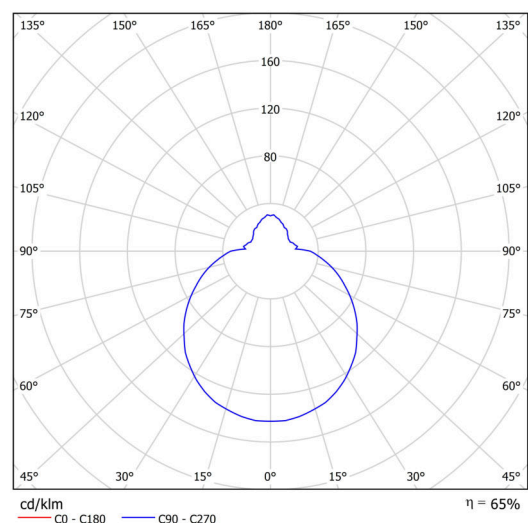

Luminous

Lum. flux of luminaire	2030 lm
Lum. flux of light source	3130 lm
Lum. flux of light source in emergency mode	200 lm
Temperature	4000 K
Rated life time LED L80/B10	100000 hours
CRI	Ra80
MacAdam	3
Blue light hazard	Risk group 0

Eulum data for calculation programs are available at www.osmont.cz.