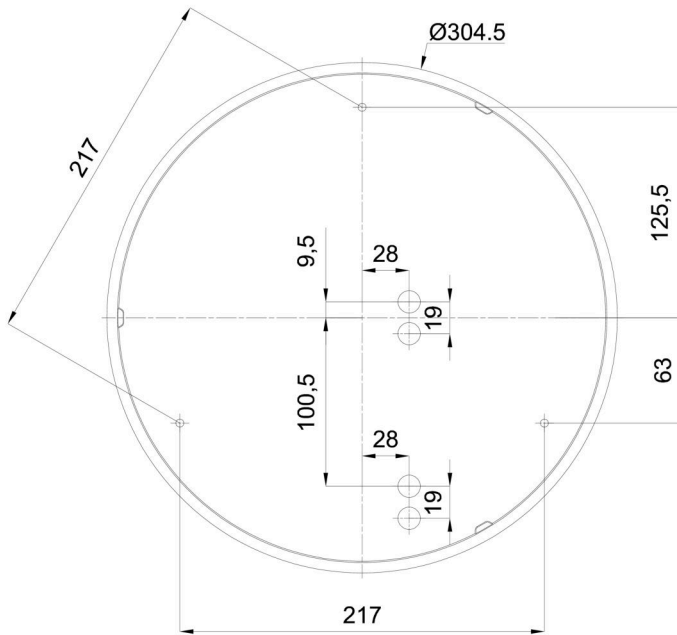

Technical

Types of luminaires	Emergency combined
Mounting type	surface mounted
Base material	polypropylene composite
Shade material	three-layer glass TRIPLEX OPAL
Base color	white Ral9003
Shade color	white
Holding the shade	bayonet
Mounting location	ceiling/wall
Width	360 mm
Length	360 mm
Height	126 mm
mounting holes (diameter)	3xØ5mm
Cable entrance	2xØ16mm
Energy Class	D
Impact strength	IK01
Operating temperature	from 0°C to +30°C

Eulum data for calculation programs are available at www.osmont.cz.

Logistic

EAN	8591728149451
Weight NTTO	2.5 Kg
Weight BTTO	2.8 Kg
Number of cartons	1 pcs
Package volume	0.017 m ³
Package 1 width	0.355 m
Package 1 length	0.375 m
Package 1 height	0.13 m
Warranty*	60 months

*The warranty for the batteries is valid for 12 months from the date of purchase.

Installation dimensions:

Additional assortment:

Lampshade

Product code	Name	Color	Description	Picture	Drawing
20055	014	white	příslušenství	