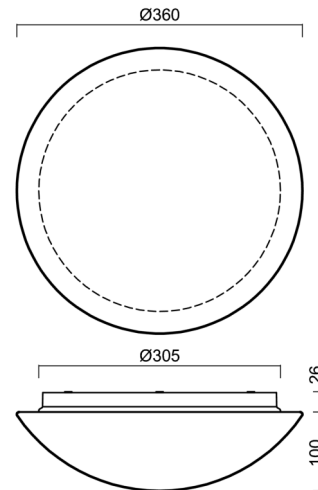

## Technical

Types of luminaires	Emergency combined + sensor
Mounting type	surface mounted
Base material	polypropylene composite
Shade material	three-layer glass TRIPLEX OPAL
Base color	white Ral9003
Shade color	white
Holding the shade	bayonet
Mounting location	ceiling/wall
Width	360 mm
Length	360 mm
Height	126 mm
mounting holes (diameter)	3xØ5mm
Cable entrance	2xØ16mm
Energy Class	D
Impact strength	IK01
Operating temperature	from -20°C to +30°C