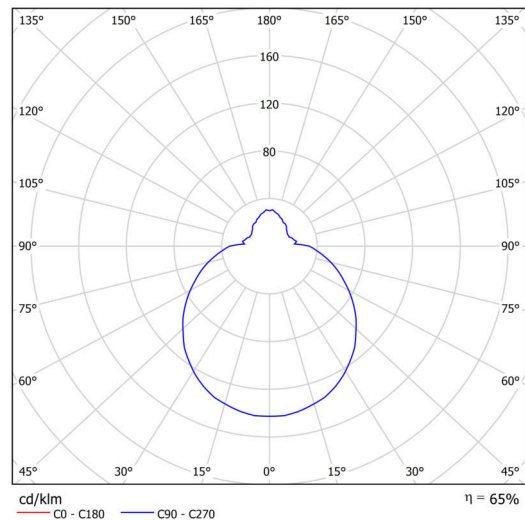

Luminous

Lum. flux of luminaire	1440 lm
Lum. flux of light source	2220 lm
Lum. flux of light source in emergency mode	200 lm
Temperature	4000 K
Rated life time LED L80/B10	100000 hours
CRI	Ra80
MacAdam	3
Blue light hazard	Risk group 0

Eulum data for calculation programs are available at www.osmont.cz.