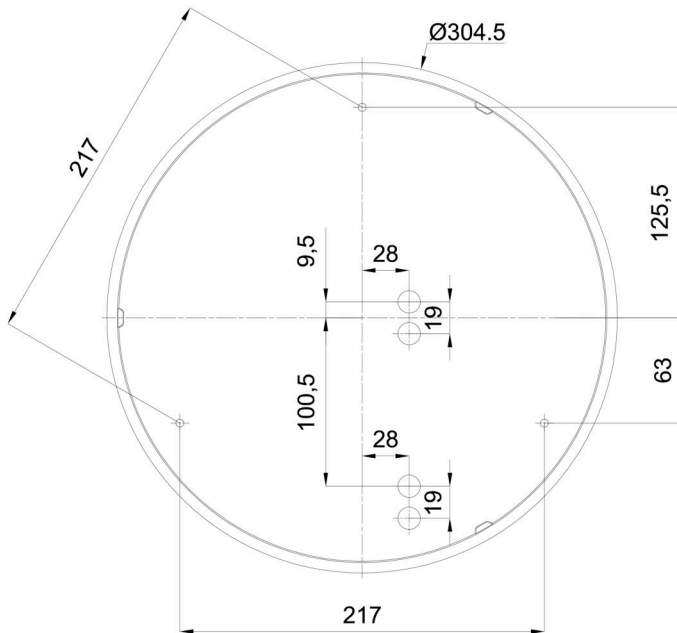

Logistic

EAN	8591728149444
Weight NTTO	2.5 Kg
Weight BTTO	2.8 Kg
Number of cartons	1 pcs
Package volume	0.017 m³
Package 1 width	0.355 m
Package 1 length	0.375 m
Package 1 height	0.13 m
Warranty*	60 months

*The warranty for the batteries is valid for 12 months from the date of purchase.

Installation dimensions: