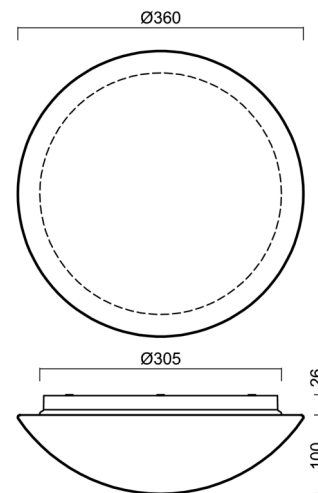

AURA 10 IP

LED-1L15E350BD14/014 NK3HST 4K#

WWW.OSMONT.CZ

AURA 10 IP

Product code: AUR61528

Type: LED-1L15E350BD14/014 NK3HST 4K#

Short description of the luminaire: White colour | ceiling or wall LED light with emergency backup combined (with Self-test) | TRIPLEX OPAL hand blown glass shade|

Technical

Types of luminaires	Emergency combined
Mounting type	surface mounted
Base material	polypropylene composite
Shade material	three-layer glass TRIPLEX OPAL
Base color	white Ral9003
Shade color	white
Holding the shade	bayonet
Mounting location	ceiling/wall
Width	360 mm
Length	360 mm
Height	126 mm
mounting holes (diameter)	3xØ5mm
Cable entrance	2xØ16mm
Energy Class	D
Impact strength	IK01
Operating temperature	from 0°C to +30°C

Eulum data for calculation programs are available at www.osmont.cz.

Logistic

EAN	8591728149437
Weight NTTO	2.5 Kg
Weight BTTO	2.8 Kg
Number of cartons	1 pcs
Package volume	0.017 m ³
Package 1 width	0.355 m
Package 1 length	0.375 m
Package 1 height	0.13 m
Warranty*	60 months

*The warranty for the batteries is valid for 12 months from the date of purchase.

Installation dimensions:

Additional assortment:

Lampshade

Product code	Name	Color	Description	Picture	Drawing
20055	014	white	příslušenství	