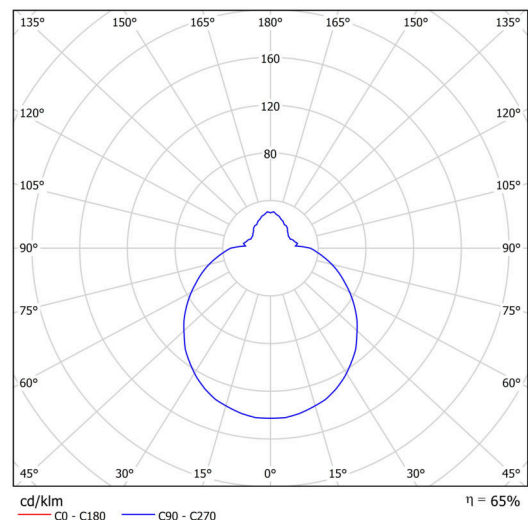

Luminous

Lum. flux of luminaire	1440 lm
Lum. flux of light source	2220 lm
Lum. flux of light source in emergency mode	200 lm
Temperature	4000 K
Rated life time LED L80/B10	100000 hours
CRI	Ra80
MacAdam	3
Blue light hazard	Risk group 0

Eulum data for calculation programs are available at www.osmont.cz.