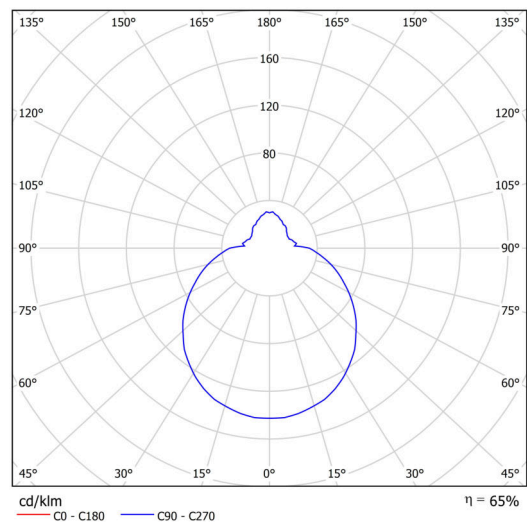

Luminous

Lum. flux of luminaire	1380 lm
Lum. flux of light source	2130 lm
Lum. flux of light source in emergency mode	200 lm
Temperature	3000 K
Rated life time LED L80/B10	100000 hours
CRI	Ra80
MacAdam	3
Blue light hazard	Risk group 0

Eulum data for calculation programs are available at www.osmont.cz.