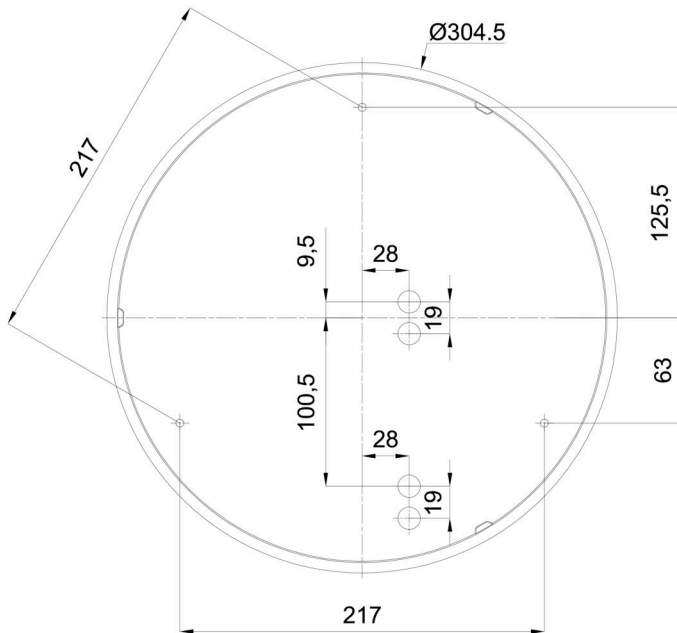

Technical

Types of luminaires	Emergency combined
Mounting type	surface mounted
Base material	polypropylene composite
Shade material	three-layer glass TRIPLEX OPAL
Base color	white Ral9003
Shade color	white
Holding the shade	bayonet
Mounting location	ceiling/wall
Width	360 mm
Length	360 mm
Height	126 mm
mounting holes (diameter)	3xØ5mm
Cable entrance	2xØ16mm
Energy Class	D
Impact strength	IK01
Operating temperature	from 0°C to +30°C

Eulum data for calculation programs are available at www.osmont.cz.

Logistic

EAN	8591728149130
Weight NTTO	2.5 Kg
Weight BTTO	2.8 Kg
Number of cartons	1 pcs
Package volume	0.017 m ³
Package 1 width	0.355 m
Package 1 length	0.375 m
Package 1 height	0.13 m
Warranty*	60 months

*The warranty for the batteries is valid for 12 months from the date of purchase.

Installation dimensions:

Additional assortment:

Lampshade

Product code	Name	Color	Description	Picture	Drawing
20055	014	white	příslušenství	