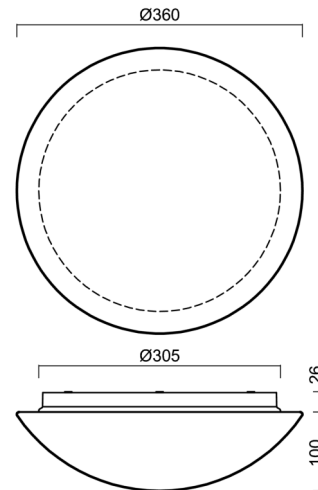

AURA 10 IP

LED-1L15E350BD14/014 NK3HST 3K#

WWW.OSMONT.CZ

AURA 10 IP

Product code: AUR61028

Type: LED-1L15E350BD14/014 NK3HST 3K#

Short description of the luminaire: White colour | ceiling or wall LED light with emergency backup combined (with Self-test) | TRIPLEX OPAL hand blown glass shade|

Technical

Types of luminaires	Emergency combined
Mounting type	surface mounted
Base material	polypropylene composite
Shade material	three-layer glass TRIPLEX OPAL
Base color	white Ral9003
Shade color	white
Holding the shade	bayonet
Mounting location	ceiling/wall
Width	360 mm
Length	360 mm
Height	126 mm
mounting holes (diameter)	3xØ5mm
Cable entrance	2xØ16mm
Energy Class	D
Impact strength	IK01
Operating temperature	from 0°C to +30°C

Eulum data for calculation programs are available at www.osmont.cz.

Logistic

EAN	8591728149130
Weight NTTO	2.5 Kg
Weight BTTO	2.8 Kg
Number of cartons	1 pcs
Package volume	0.017 m ³
Package 1 width	0.355 m
Package 1 length	0.375 m
Package 1 height	0.13 m
Warranty*	60 months

*The warranty for the batteries is valid for 12 months from the date of purchase.

Installation dimensions:

Additional assortment:

Lampshade

Product code	Name	Color	Description	Picture	Drawing
20055	014	white	příslušenství	