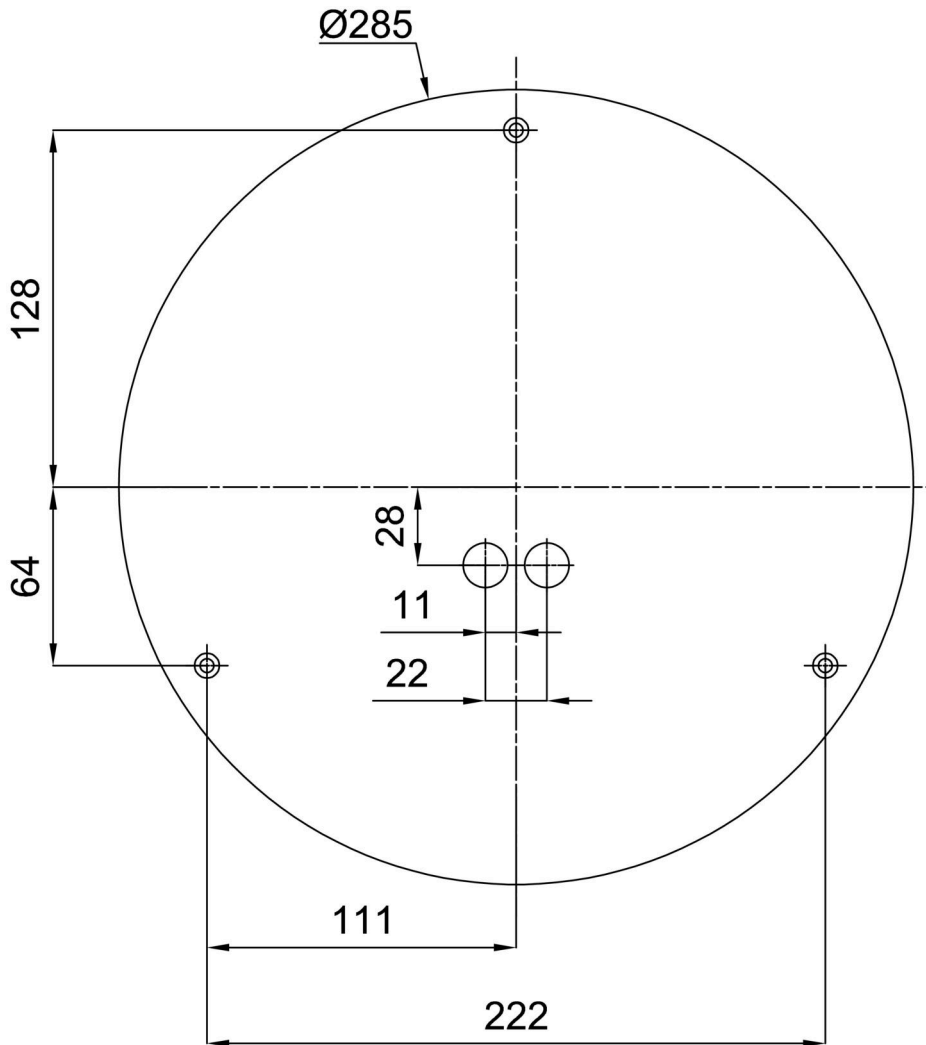

TECHNICAL SHEET

Blue light hazard	Risk group 0

Eulum data for calculation programs are available at www.osmont.cz.

Logistic

EAN	8591728070144
Weight NTTO	2.5 Kg
Weight BTTO	2.8 Kg
Number of cartons	1 pcs
Package volume	0.017 m³
Package 1 width	0.375 m
Package 1 length	0.355 m
Package 1 height	0.13 m
Warranty*	60 months

*The warranty for the batteries is valid for 12 months from the date of purchase.

Installation dimensions: