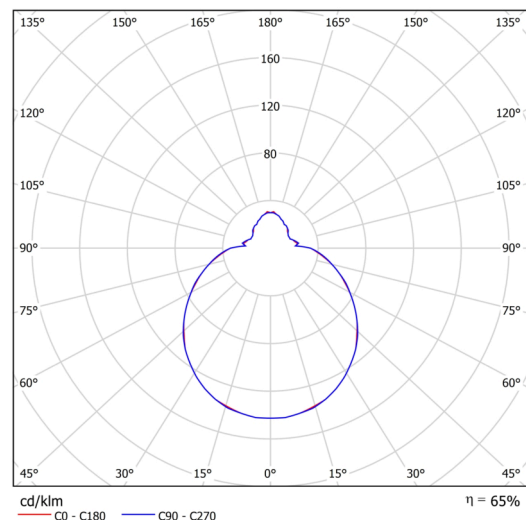

Luminous

Lum. flux of luminaire	2030 lm
Lum. flux of light source	3130 lm
Lum. flux of light source in emergency mode	150 lm
Luminaire efficacy	106 lm/W
Temperature	4000 K
Rated life time LED L80/B10	100000 hours
CRI	Ra80
MacAdam	3