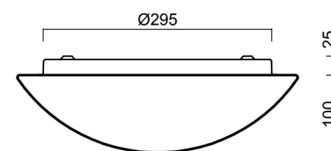

## Technical

Types of luminaires	Emergency combined
Mounting type	surface mounted
Base material	steel
Shade material	three-layer glass TRIPLEX OPAL
Base color	white Ral9003
Shade color	white
Holding the shade	bayonet
Mounting location	ceiling/wall
Width	360 mm
Length	360 mm
Height	125 mm
Diameter	ø 360 mm
mounting holes (diameter)	3xø5mm
Installation wire (diameter)	2xø16mm
Energy Class	D
Impact strength	IK01
Operating temperature	from 0°C to +30°C