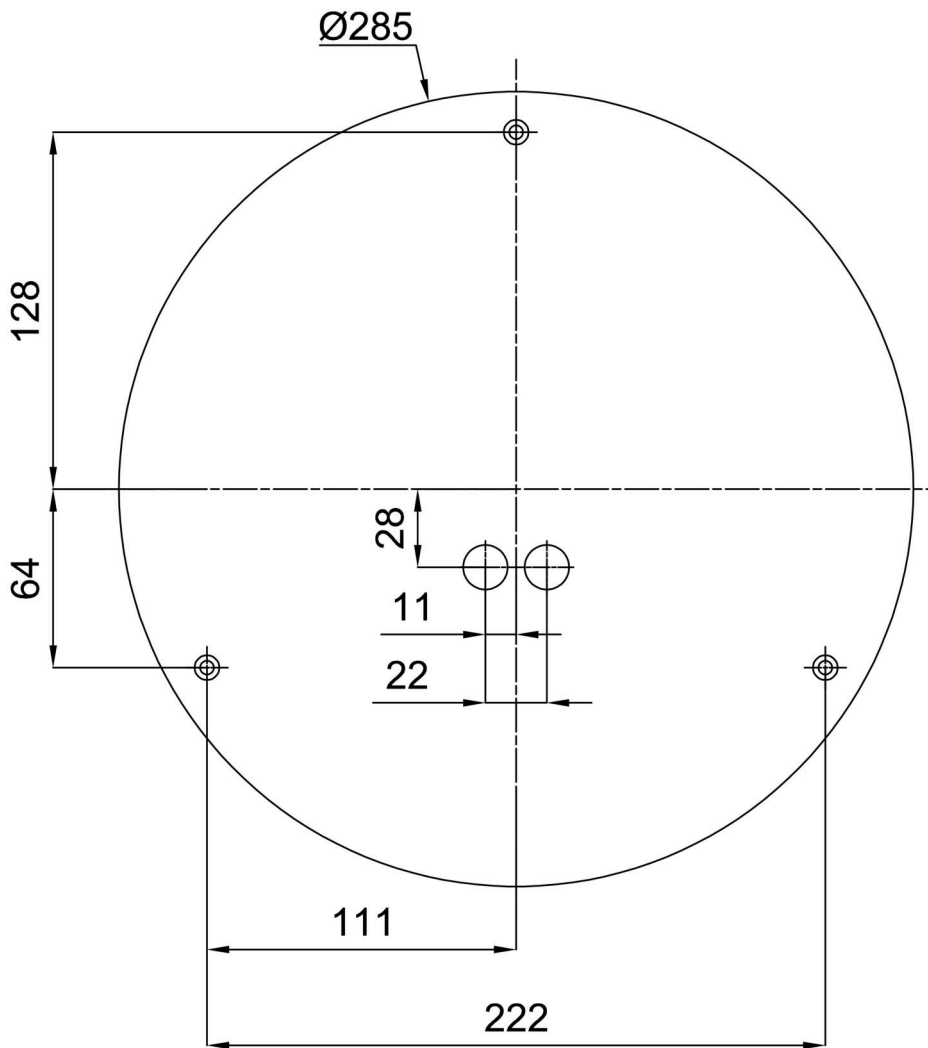

Logistic

EAN	8591728070120
Weight NTTO	2.5 Kg
Weight BTTO	2.8 Kg
Number of cartons	1 pcs
Package volume	0.017 m³
Package 1 width	0.375 m
Package 1 length	0.355 m
Package 1 height	0.13 m
Warranty*	60 months

*The warranty for the batteries is valid for 12 months from the date of purchase.

Installation dimensions: