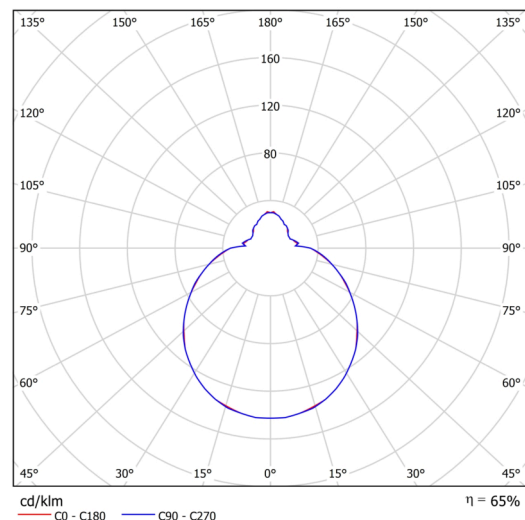

Luminous

Lum. flux of luminaire	2030 lm
Lum. flux of light source	3130 lm
Luminaire efficacy	106 lm/W
Temperature	4000 K
Rated life time LED L80/B10	100000 hours
CRI	Ra80
MacAdam	3
Blue light hazard	Risk group 0