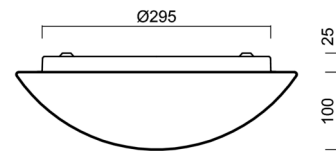

Eulum data for calculation programs are available at