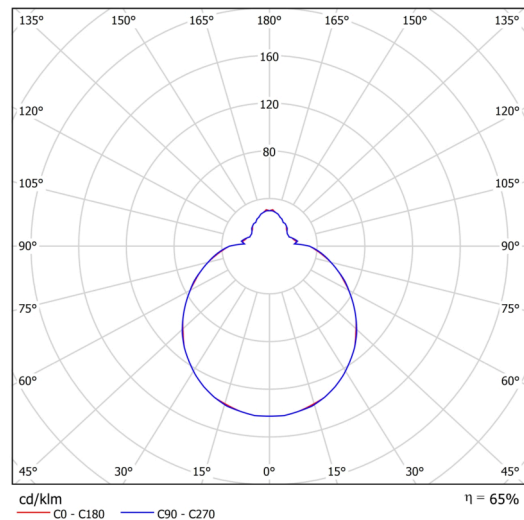

AURA 10

Product code: AUR68044

Type: LED-1L15E500BT14/014 HF CORR 3K#

Short description of the luminaire: White surface-mounted LED light with CORRIDOR function with TRIPLEX OPAL glass shade.

Technical

Types of luminaires	Corridor
Mounting type	surface mounted
Base material	steel
Shade material	three-layer glass TRIPLEX OPAL
Base color	white Ral9003
Shade color	white
Holding the shade	bayonet
Mounting location	ceiling/wall
Width	360 mm
Length	360 mm
Height	125 mm
Diameter	ø 360 mm
mounting holes (diameter)	3xø5mm
Installation wire (diameter)	2xø16mm
Energy Class	D
Impact strength	IK01
Operating temperature	from -20°C to +30°C

Electric

Power consumption	19 W
Ingress Protection	IP44
Socket	LED modul
Sensor	HF
terminal block	snap terminal block
Automatic circuit breaker type B10A	18 pcs
Automatic circuit breaker type B16A	32 pcs
Automatic circuit breaker type C10A	30 pcs
Automatic circuit breaker type C16A	53 pcs

Luminous

Lum. flux of luminaire	1950 lm
Lum. flux of light source	3000 lm
Luminaire efficacy	102 lm/W
Temperature	3000 K
Rated life time LED L80/B10	100000 hours
CRI	Ra80
MacAdam	3
Blue light hazard	Risk group 0

Eulum data for calculation programs are available at