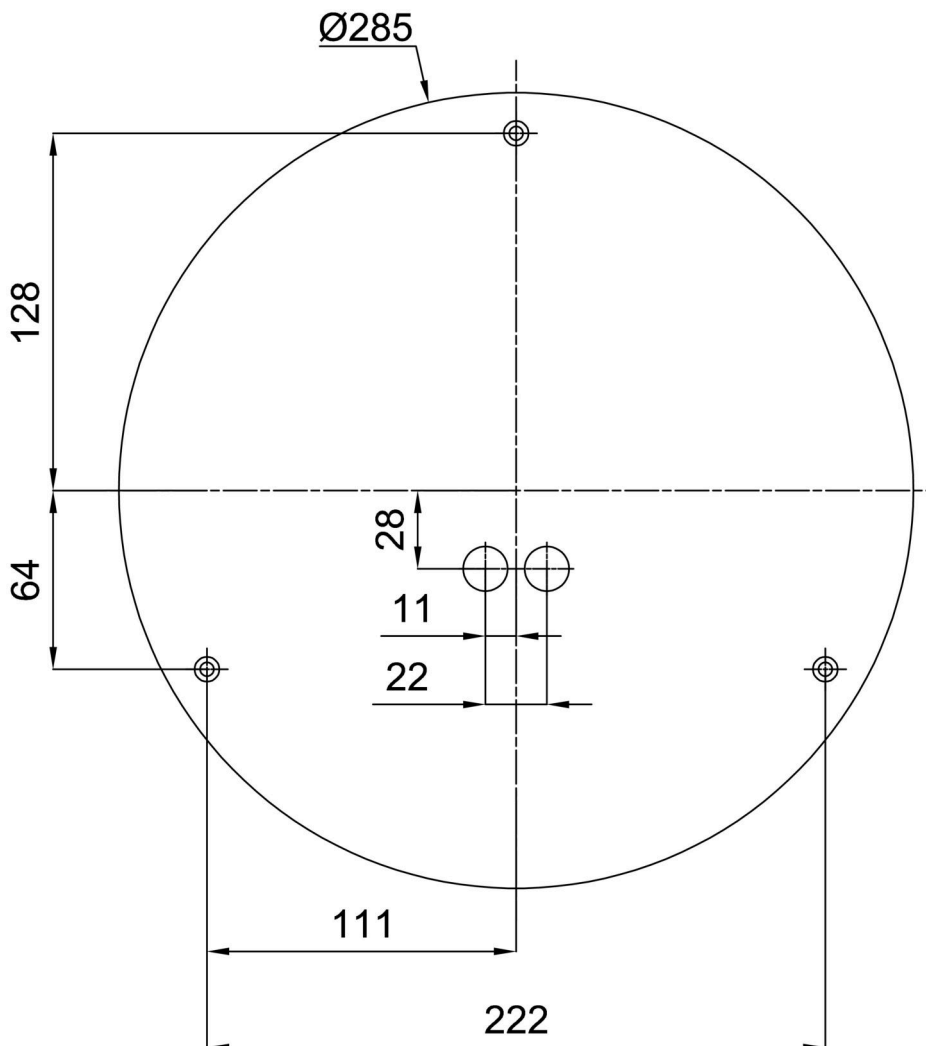

Logistic

EAN	8591728069650
Weight NTTO	2.5 Kg
Weight BTTO	2.8 Kg
Number of cartons	1 pcs
Package volume	0.017 m³
Package 1 width	0.375 m
Package 1 length	0.355 m
Package 1 height	0.13 m
Warranty*	60 months

*The warranty for the batteries is valid for 12 months from the date of purchase.

Installation dimensions: