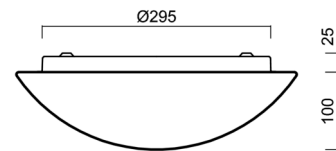

## Technical

|                              |                                |
|------------------------------|--------------------------------|
| Types of luminaires          | Emergency combined             |
| Mounting type                | surface mounted                |
| Base material                | steel                          |
| Shade material               | three-layer glass TRIPLEX OPAL |
| Base color                   | white Ral9003                  |
| Shade color                  | white                          |
| Holding the shade            | bayonet                        |
| Mounting location            | ceiling/wall                   |
| Width                        | 360 mm                         |
| Length                       | 360 mm                         |
| Height                       | 125 mm                         |
| Diameter                     | ø 360 mm                       |
| mounting holes (diameter)    | 3xø5mm                         |
| Installation wire (diameter) | 2xø16mm                        |
| Energy Class                 | D                              |
| Impact strength              | IK01                           |
| Operating temperature        | from 0°C to +30°C              |