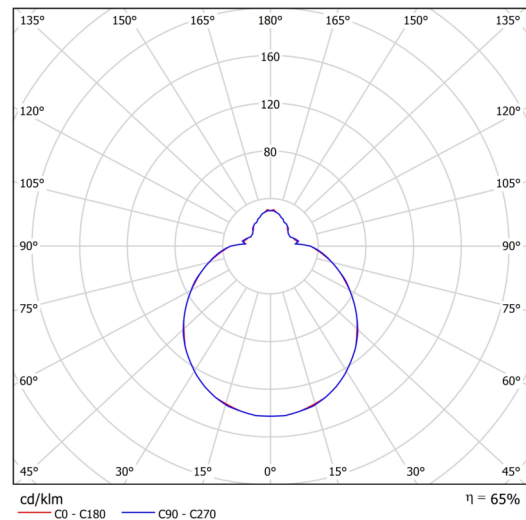

Luminous

Lum. flux of luminaire	1380 lm
Lum. flux of light source	2130 lm
Lum. flux of light source in emergency mode	150 lm
Luminaire efficacy	106 lm/W
Temperature	3000 K
Rated life time LED L80/B10	100000 hours
CRI	Ra80
MacAdam	3