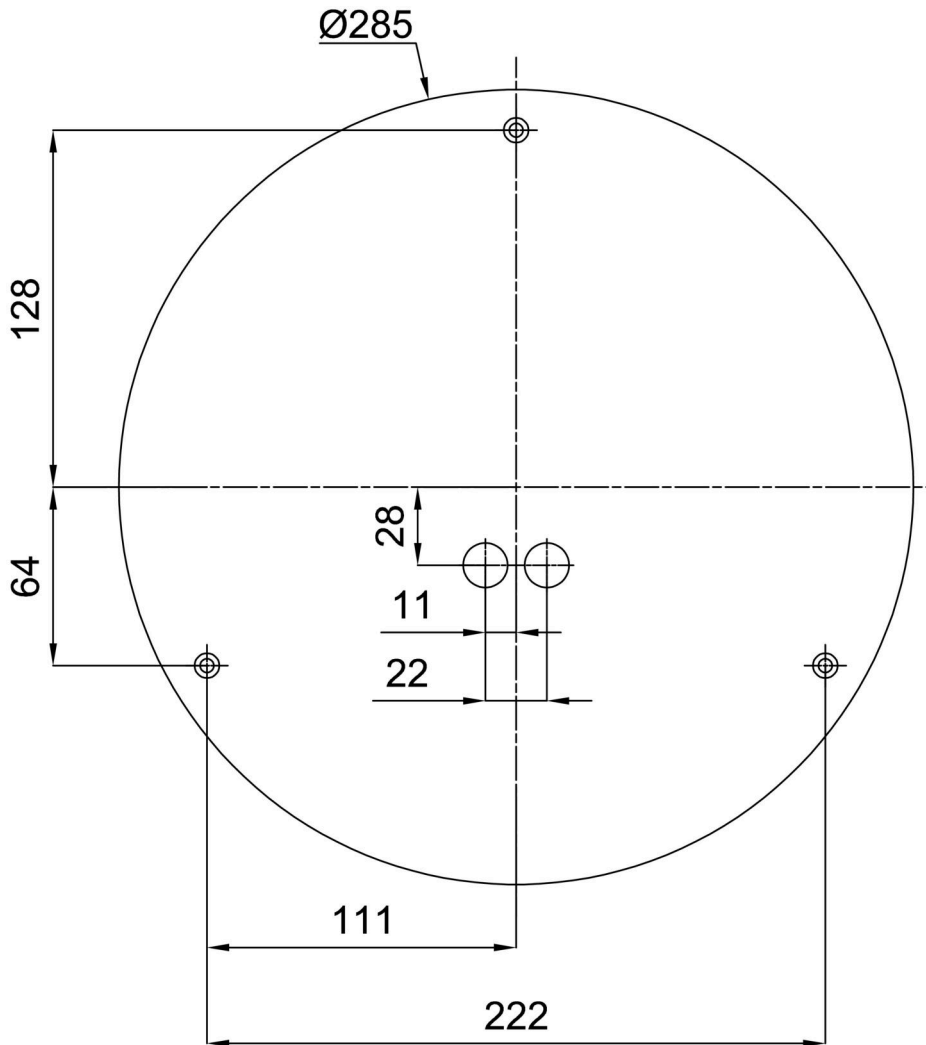

TECHNICAL SHEET

Blue light hazard	Risk group 0

Eulum data for calculation programs are available at www.osmont.cz.

Logistic

EAN	8591728069605
Weight NTTO	2.5 Kg
Weight BTTO	2.8 Kg
Number of cartons	1 pcs
Package volume	0.017 m³
Package 1 width	0.375 m
Package 1 length	0.355 m
Package 1 height	0.13 m
Warranty*	60 months

*The warranty for the batteries is valid for 12 months from the date of purchase.

Installation dimensions: