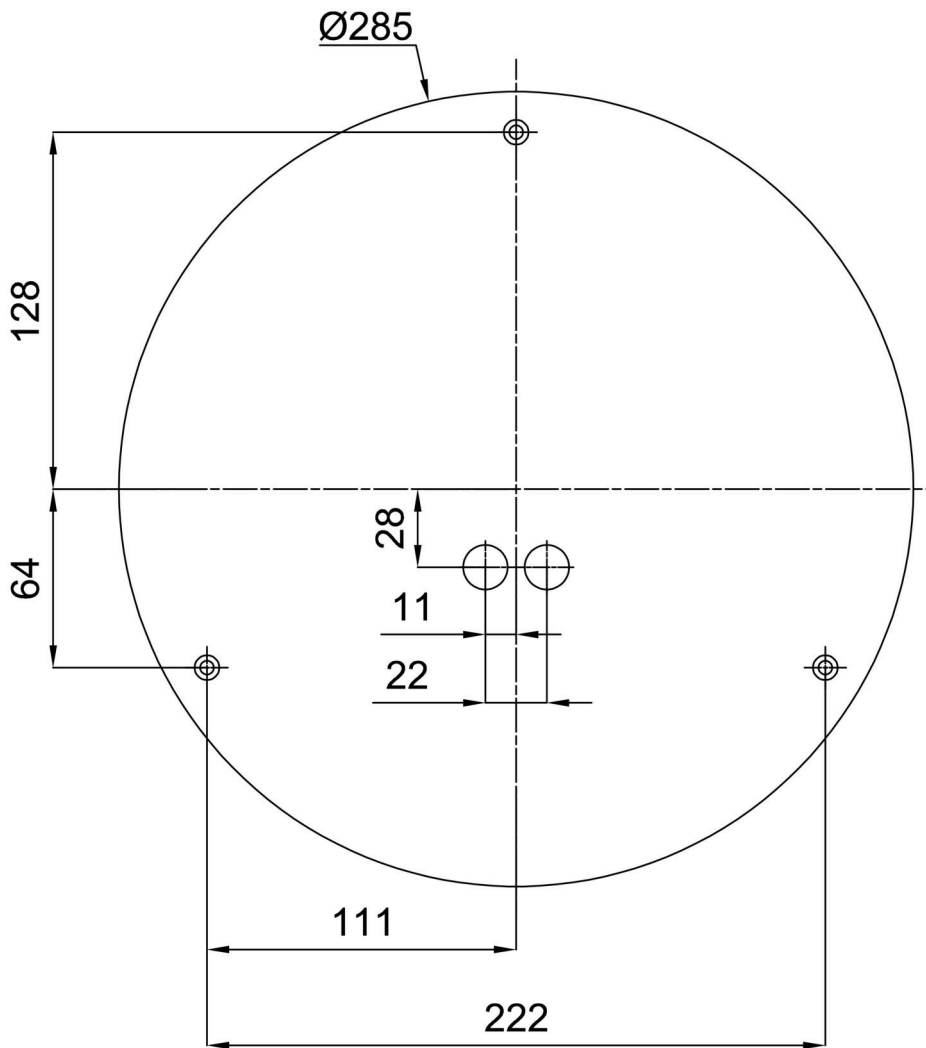

Logistic

EAN	8591728149420
Weight NTTO	2.5 Kg
Weight BTTO	2.8 Kg
Number of cartons	1 pcs
Package volume	0.017 m³
Package 1 width	0.355 m
Package 1 length	0.375 m
Package 1 height	0.13 m
Warranty*	60 months

*The warranty for the batteries is valid for 12 months from the date of purchase.

Installation dimensions: