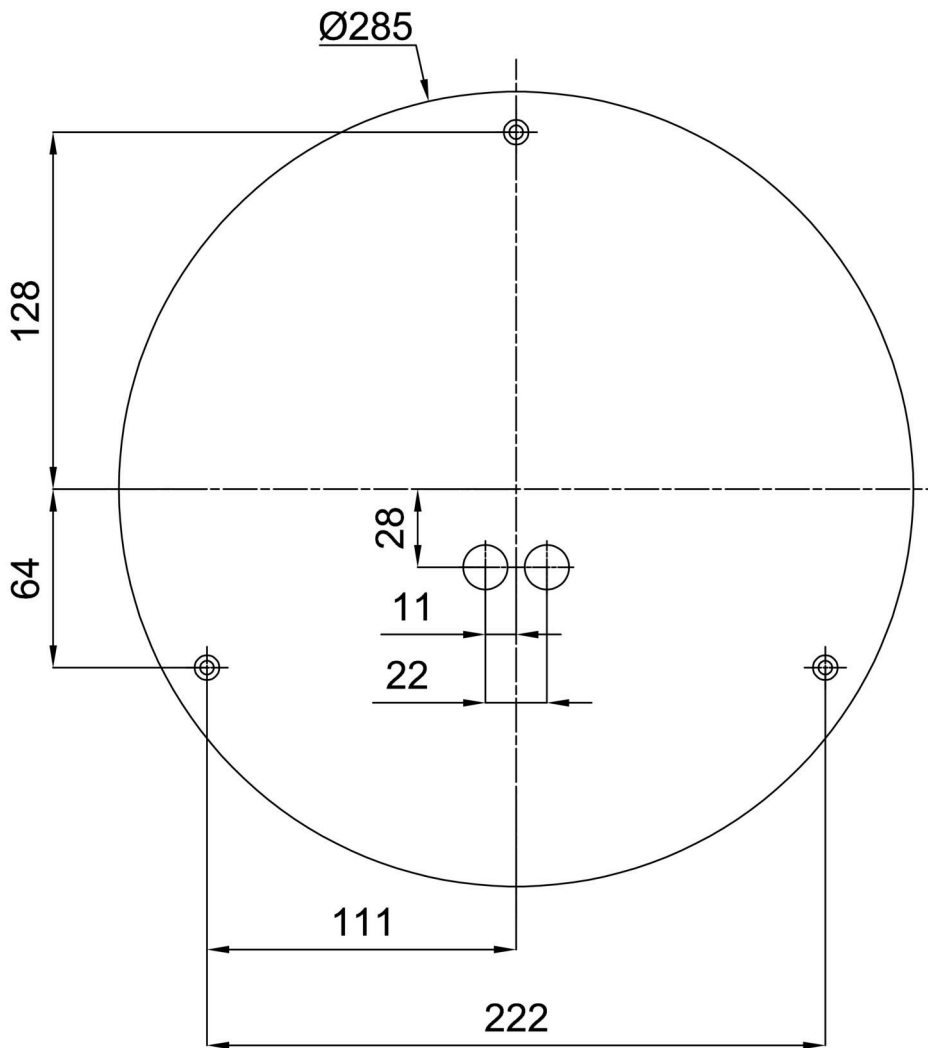

Logistic

EAN	8591728149413
Weight NTTO	2.5 Kg
Weight BTTO	2.8 Kg
Number of cartons	1 pcs
Package volume	0.017 m³
Package 1 width	0.355 m
Package 1 length	0.375 m
Package 1 height	0.13 m
Warranty*	60 months

*The warranty for the batteries is valid for 12 months from the date of purchase.

Installation dimensions: