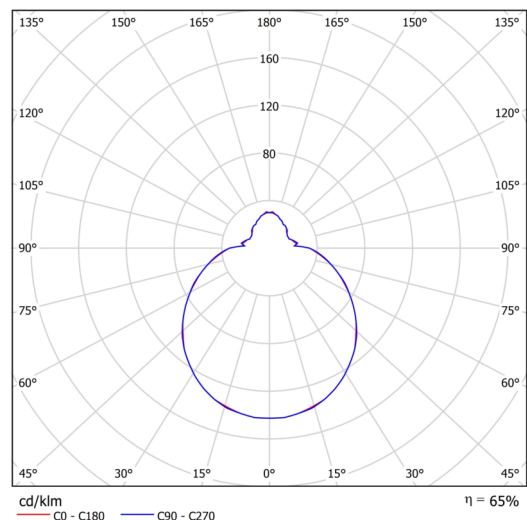

Luminous

Lum. flux of luminaire	2030 lm
Lum. flux of light source	3130 lm
Lum. flux of light source in emergency mode	200 lm
Temperature	4000 K
Rated life time LED L80/B10	100000 hours
CRI	Ra80
MacAdam	3
Blue light hazard	Risk group 0

Eulum data for calculation programs are available at www.osmont.cz.