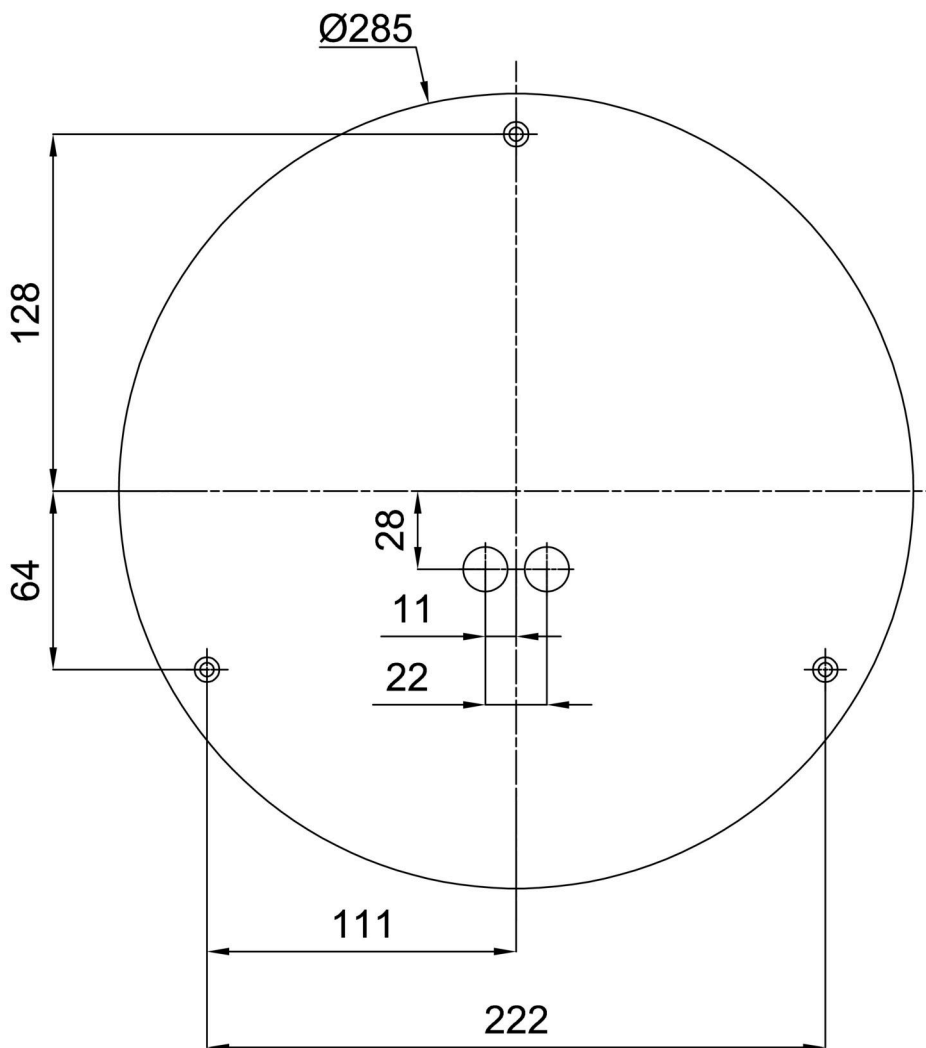

Logistic

EAN	8591728149406
Weight NTTO	2.5 Kg
Weight BTTO	2.8 Kg
Number of cartons	1 pcs
Package volume	0.017 m³
Package 1 width	0.355 m
Package 1 length	0.375 m
Package 1 height	0.13 m
Warranty*	60 months

*The warranty for the batteries is valid for 12 months from the date of purchase.

Installation dimensions: