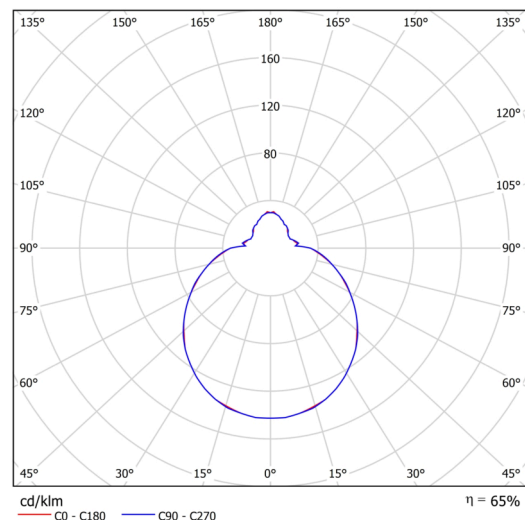

Luminous

Lum. flux of luminaire	1440 lm
Lum. flux of light source	2220 lm
Lum. flux of light source in emergency mode	200 lm
Temperature	4000 K
Rated life time LED L80/B10	100000 hours
CRI	Ra80
MacAdam	3
Blue light hazard	Risk group 0

Eulum data for calculation programs are available at www.osmont.cz.