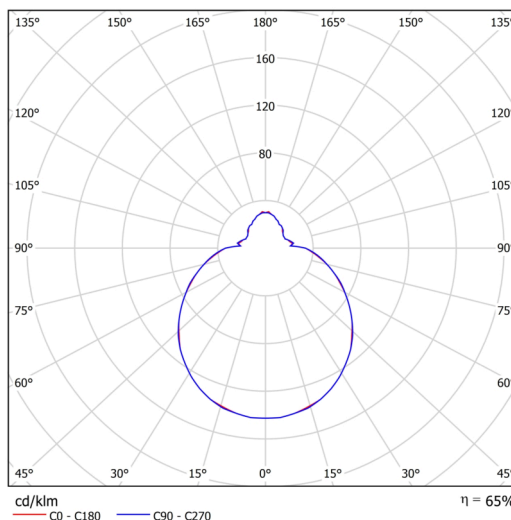

Luminous

Lum. flux of luminaire	1950 lm
Lum. flux of light source	3000 lm
Lum. flux of light source in emergency mode	200 lm
Temperature	3000 K
Rated life time LED L80/B10	100000 hours
CRI	Ra80
MacAdam	3
Blue light hazard	Risk group 0

Eulum data for calculation programs are available at www.osmont.cz.