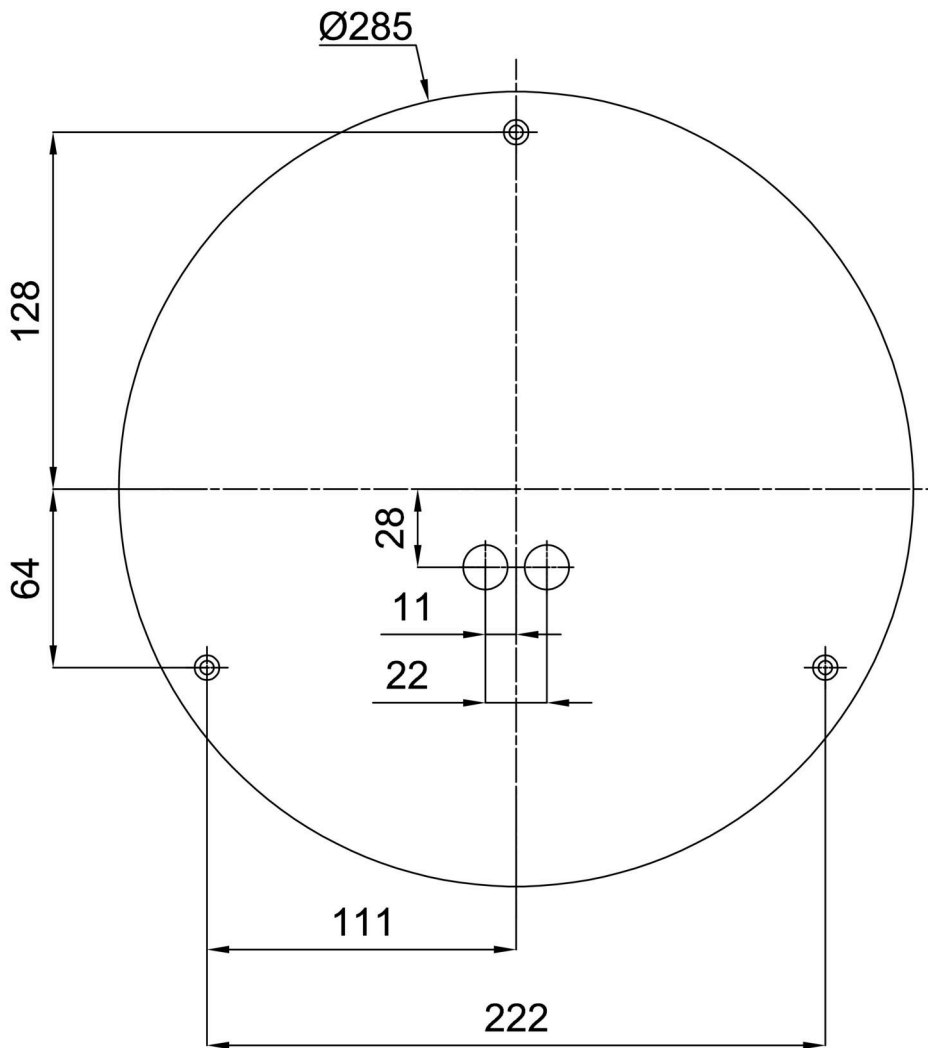

Logistic

EAN	8591728149123
Weight NTTO	2.5 Kg
Weight BTTO	2.8 Kg
Number of cartons	1 pcs
Package volume	0.017 m³
Package 1 width	0.355 m
Package 1 length	0.375 m
Package 1 height	0.13 m
Warranty*	60 months

*The warranty for the batteries is valid for 12 months from the date of purchase.

Installation dimensions: