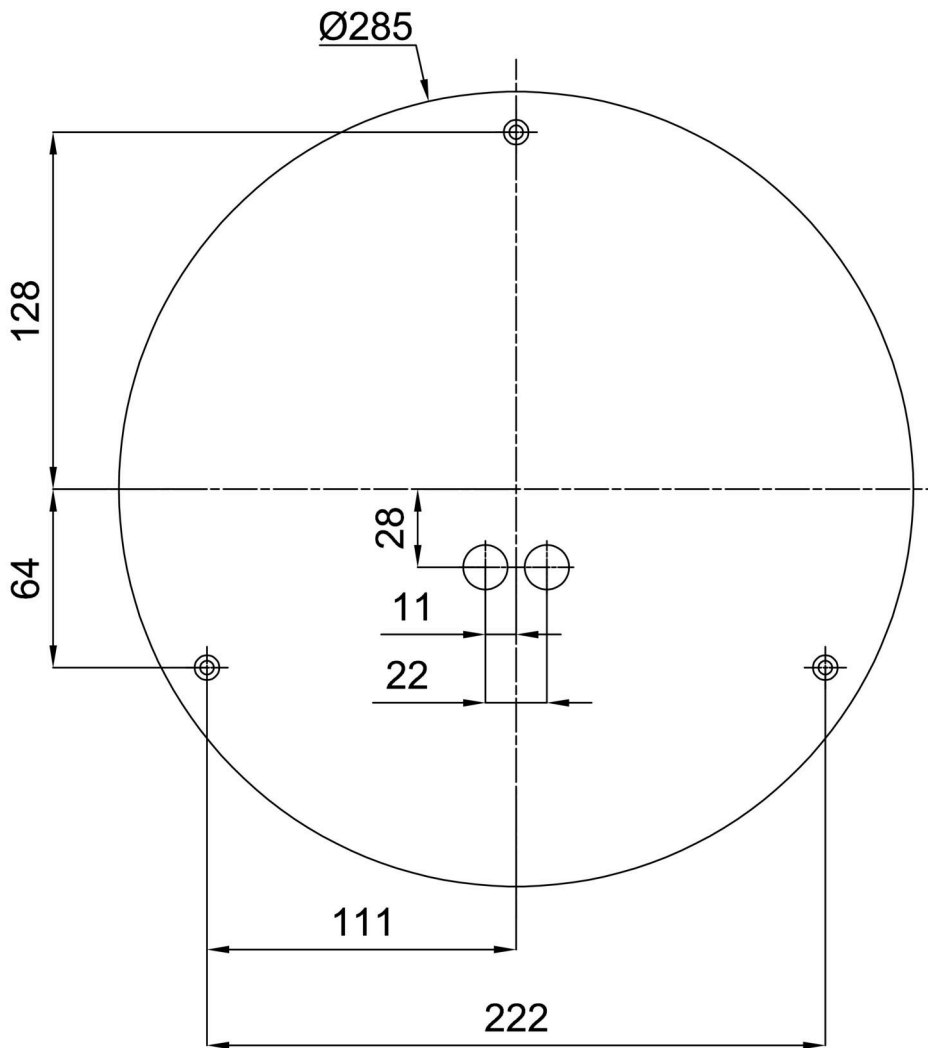

Logistic

EAN	8591728149116
Weight NTTO	2.5 Kg
Weight BTTO	2.8 Kg
Number of cartons	1 pcs
Package volume	0.017 m³
Package 1 width	0.355 m
Package 1 length	0.375 m
Package 1 height	0.13 m
Warranty*	60 months

*The warranty for the batteries is valid for 12 months from the date of purchase.

Installation dimensions: