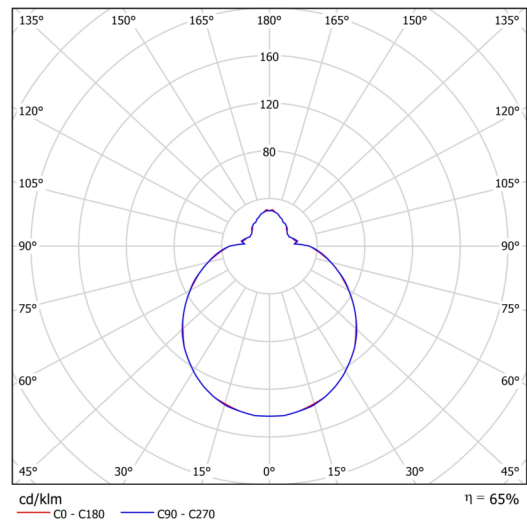

Luminous

Lum. flux of luminaire	1950 lm
Lum. flux of light source	3000 lm
Lum. flux of light source in emergency mode	200 lm
Temperature	3000 K
Rated life time LED L80/B10	100000 hours
CRI	Ra80
MacAdam	3
Blue light hazard	Risk group 0

Eulum data for calculation programs are available at www.osmont.cz.