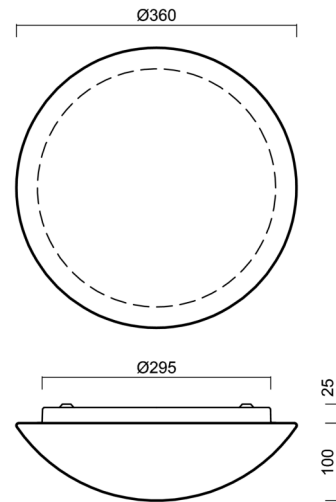

# AURA 10

Product code: AUR61026

Type: LED-1L15E500BT14/014 NK3HST 3K#

Short description of the luminaire: White colour | ceiling or wall LED light with emergency backup combined ( with Self-test) | TRIPLEX OPAL hand blown glass shade|

## Technical

Types of luminaires	Emergency combined
Mounting type	surface mounted
Base material	steel
Shade material	three-layer glass TRIPLEX OPAL
Base color	white Ral9003
Shade color	white
Holding the shade	bayonet
Mounting location	ceiling/wall
Width	360 mm
Length	360 mm
Height	125 mm
mounting holes (diameter)	3xØ5mm
Cable entrance	2xØ16mm
Energy Class	D
Impact strength	IK01
Operating temperature	from 0°C to +30°C