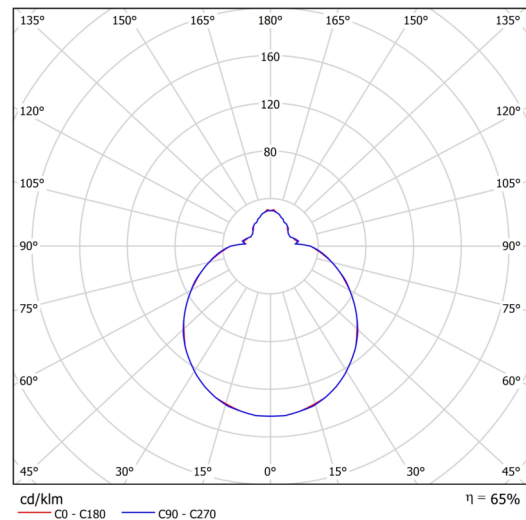

Luminous

Lum. flux of luminaire	1380 lm
Lum. flux of light source	2130 lm
Lum. flux of light source in emergency mode	200 lm
Temperature	3000 K
Rated life time LED L80/B10	100000 hours
CRI	Ra80
MacAdam	3
Blue light hazard	Risk group 0

Eulum data for calculation programs are available at www.osmont.cz.