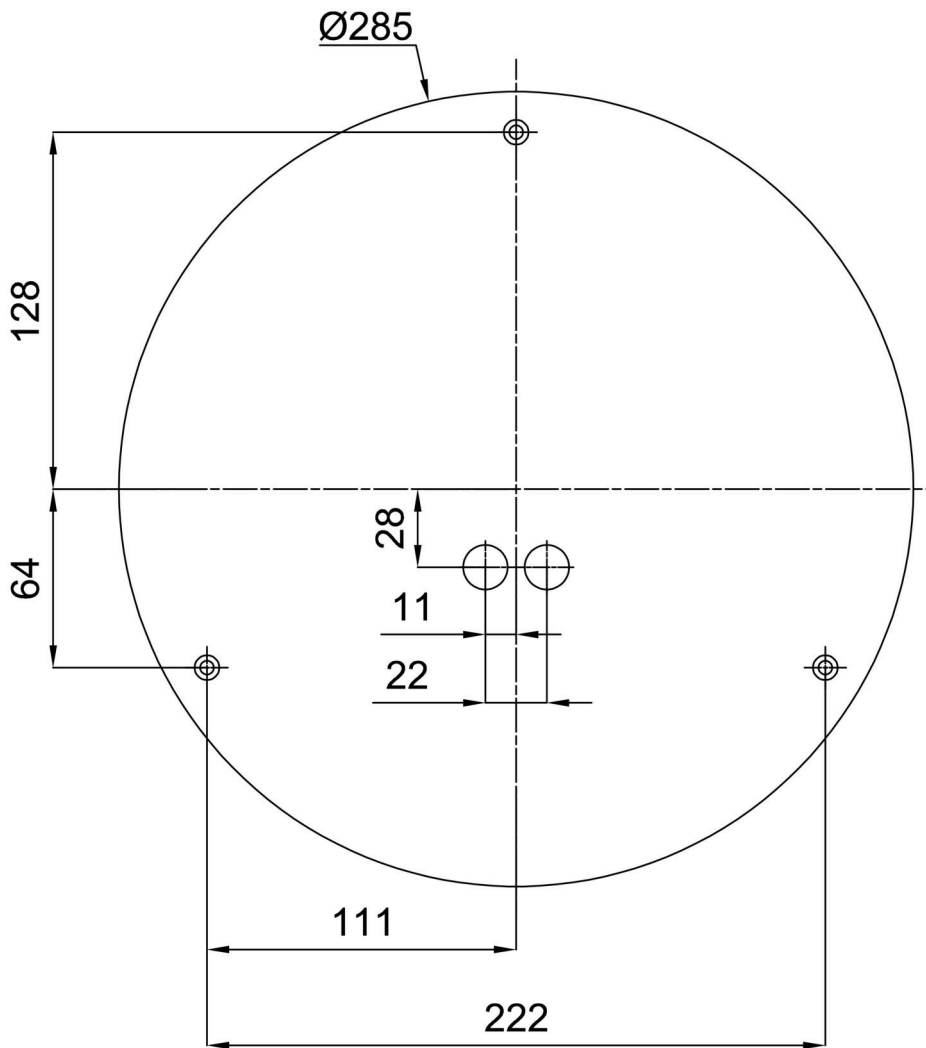

Logistic

EAN	8591728149109
Weight NTTO	2.5 Kg
Weight BTTO	2.8 Kg
Number of cartons	1 pcs
Package volume	0.017 m³
Package 1 width	0.355 m
Package 1 length	0.375 m
Package 1 height	0.13 m
Warranty*	60 months

*The warranty for the batteries is valid for 12 months from the date of purchase.

Installation dimensions: