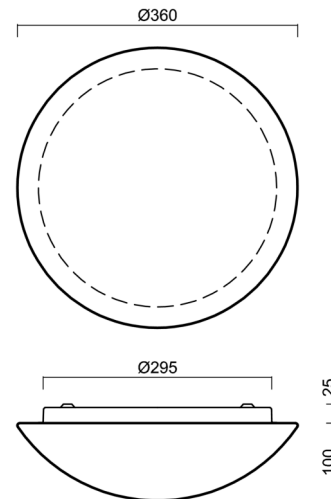

AURA 10

LED-1L15E350BT14/014 NK3HST HF 3K#

WWW.OSMONT.CZ

AURA 10

Product code: AUR61025

Type: LED-1L15E350BT14/014 NK3HST HF 3K#

Short description of the luminaire: White colour | ceiling or wall LED light with emergency backup combined (with Self-test) with HF sensor |TRIPLEX OPAL hand blown glass shade|

Technical

Types of luminaires	Emergency combined + sensor
Mounting type	surface mounted
Base material	steel
Shade material	three-layer glass TRIPLEX OPAL
Base color	white Ral9003
Shade color	white
Holding the shade	bayonet
Mounting location	ceiling/wall
Width	360 mm
Length	360 mm
Height	125 mm
mounting holes (diameter)	3xØ5mm
Cable entrance	2xØ16mm
Energy Class	D
Impact strength	IK01
Operating temperature	from -20°C to +30°C

Eulum data for calculation programs are available at www.osmont.cz.

Logistic

EAN	8591728149109
Weight NTTO	2.5 Kg
Weight BTTO	2.8 Kg
Number of cartons	1 pcs
Package volume	0.017 m ³
Package 1 width	0.355 m
Package 1 length	0.375 m
Package 1 height	0.13 m
Warranty*	60 months