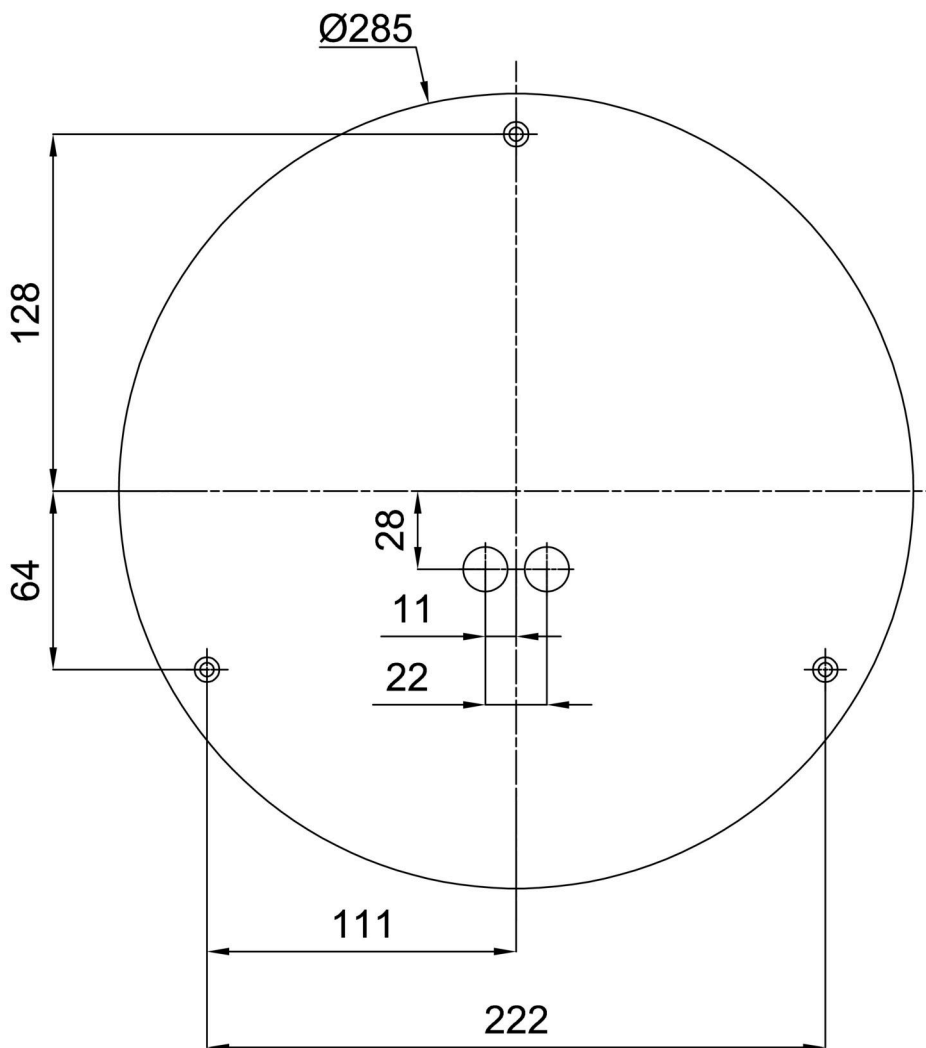

Logistic

EAN	8591728149093
Weight NTTO	2.5 Kg
Weight BTTO	2.8 Kg
Number of cartons	1 pcs
Package volume	0.017 m³
Package 1 width	0.355 m
Package 1 length	0.375 m
Package 1 height	0.13 m
Warranty*	60 months

*The warranty for the batteries is valid for 12 months from the date of purchase.

Installation dimensions: