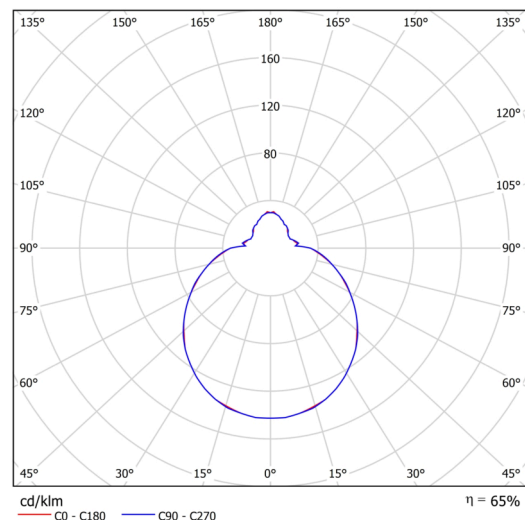

Luminous

Lum. flux of luminaire	1380 lm
Lum. flux of light source	2130 lm
Lum. flux of light source in emergency mode	200 lm
Temperature	3000 K
Rated life time LED L80/B10	100000 hours
CRI	Ra80
MacAdam	3
Blue light hazard	Risk group 0

Eulum data for calculation programs are available at www.osmont.cz.