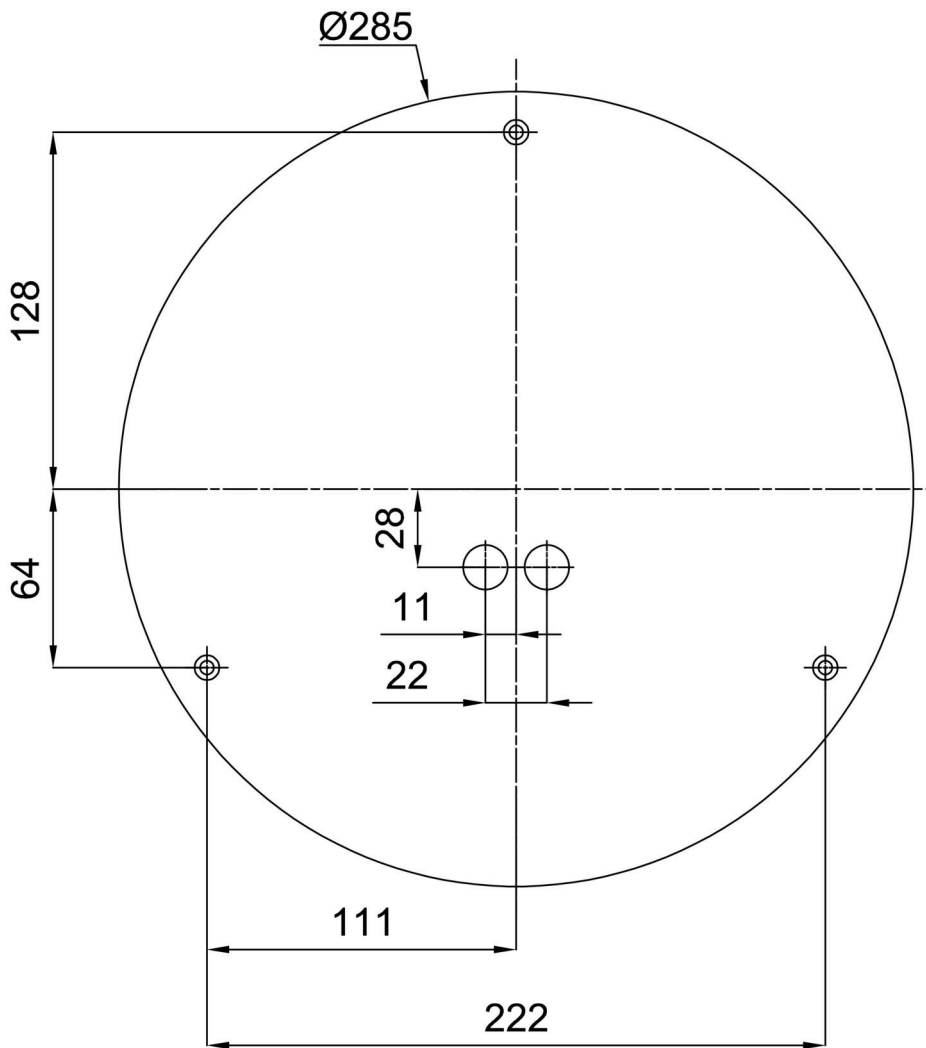

AURA 10

IN-22BT14/014*

WWW.OSMONT.CZ

AURA 10

Product code: AUR42742

Type: IN-22BT14/014*

Short description of the luminaire: White surface-mounted E27 light ON/OFF with TRIPLEX OPAL glass shade.

Technical

Types of luminaires	Classic on/off
Mounting type	surface mounted
Base material	steel
Shade material	three-layer glass TRIPLEX OPAL
Base color	white Ral9003
Shade color	white
Holding the shade	bayonet
Mounting location	ceiling/wall
Width	360 mm
Length	360 mm
Height	125 mm
Diameter	ø 360 mm
mounting holes (diameter)	3xø5mm
Installation wire (diameter)	2xø16mm
Impact strength	IK01
Operating temperature	from -20°C to +30°C

Eulum data for calculation programs are available at www.osmont.cz.

Logistic

EAN	8591728427429
Weight NTTO	2.1 Kg
Weight BTTO	2.4 Kg
Number of cartons	1 pcs
Package volume	0.017 m ³
Package 1 width	0.375 m
Package 1 length	0.355 m
Package 1 height	0.13 m
Warranty*	60 months

*The warranty for the batteries is valid for 12 months from the date of purchase.

Installation dimensions:

Additional assortment:

Decorative collar

Product code	Name	Color	Description	Picture	Drawing
30136	B14/X14	polished stainless steel	the collar is held by the shade		
30135	B14/X4	white Ral9003	the collar is held by the shade		
30138	B14/X13	grey	the collar is held by the shade		
30137	B14/X12	polished brass	the collar is held by the shade		