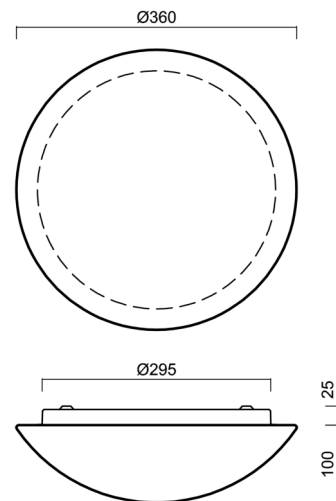

AURA 10

IN-22BT14/014*

WWW.OSMONT.CZ

AURA 10

Product code: AUR42742

Type: IN-22BT14/014*

Short description of the luminaire: White surface-mounted E27 light ON/OFF with TRIPLEX OPAL glass shade.

Technical

Types of luminaires	Classic on/off
Mounting type	surface mounted
Base material	steel
Shade material	three-layer glass TRIPLEX OPAL
Base color	white Ral9003
Shade color	white
Holding the shade	bayonet
Mounting location	ceiling/wall
Width	360 mm
Length	360 mm
Height	125 mm
Diameter	ø 360 mm
mounting holes (diameter)	3xø5mm
Installation wire (diameter)	2xø16mm
Impact strength	IK01
Operating temperature	from -20°C to +30°C

Eulum data for calculation programs are available at www.osmont.cz.

Logistic

EAN	8591728427429
Weight NTTO	2.1 Kg
Weight BTTO	2.4 Kg
Number of cartons	1 pcs
Package volume	0.017 m ³
Package 1 width	0.375 m
Package 1 length	0.355 m
Package 1 height	0.13 m
Warranty*	60 months