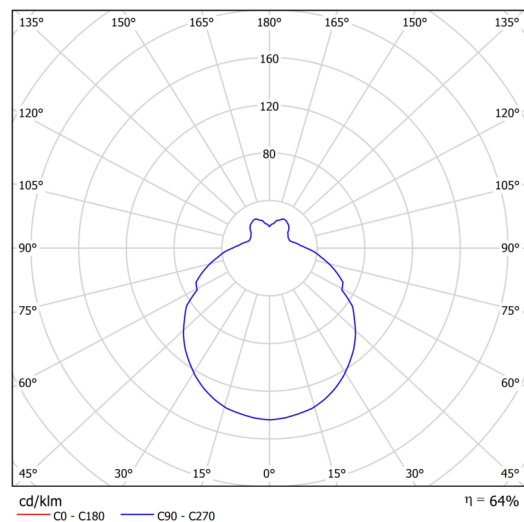

AURA 10

Product code: AUR42742

Type: IN-22BT14/014*

Short description of the luminaire: White surface-mounted E27 light ON/OFF with TRIPLEX OPAL glass shade.

Technical

Types of luminaires	Classic on/off
Mounting type	surface mounted
Base material	steel
Shade material	three-layer glass TRIPLEX OPAL
Base color	white Ral9003
Shade color	white
Holding the shade	bayonet
Mounting location	ceiling/wall
Width	360 mm
Length	360 mm
Height	125 mm
Diameter	ø 360 mm
mounting holes (diameter)	3xø5mm
Installation wire (diameter)	2xø16mm
Impact strength	IK01
Operating temperature	from -20°C to +30°C

Electric

Voltage type	AC
AC voltage	220 - 240 V
Power consumption	2x25 W
Ingress Protection	IP44
Socket	E27
terminal block	snap terminal block

Luminous

Blue light hazard	Risk group 0

Eulum data for calculation programs are available at www.osmont.cz.