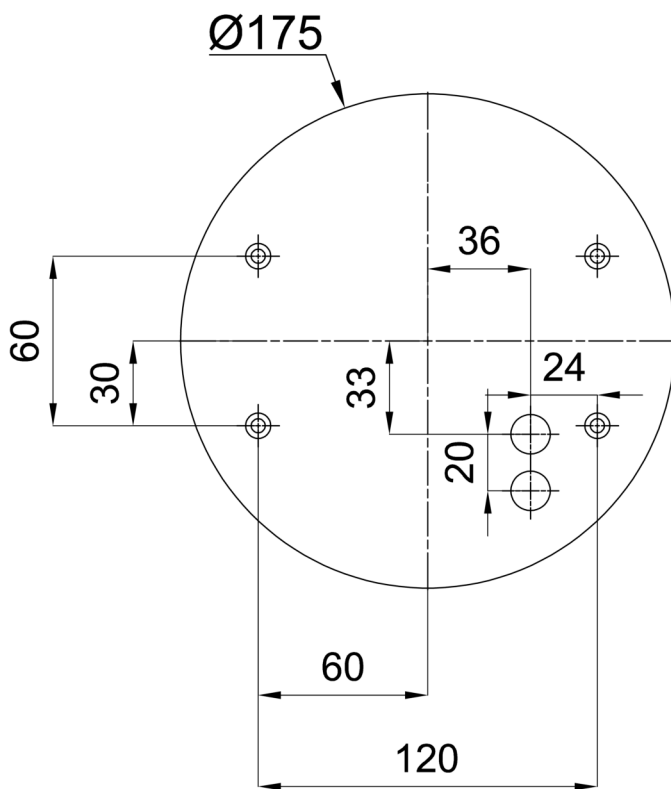

Types of luminaires	Classic on/off
Mounting type	surface mounted
Base material	steel
Shade material	three-layer glass TRIPLEX OPAL
Base color	white Ral9003
Shade color	white
Holding the shade	folding system
Mounting location	ceiling/wall
Width	220 mm
Length	220 mm
Height	110 mm
Diameter	ø 220 mm
mounting holes (diameter)	4xø5mm
Installation wire (diameter)	2xø16mm
Impact strength	IK01

Electric

Power consumption	25 W
Ingress Protection	IP43
Socket	E27
terminal block	screw terminal block

Luminous

Blue light hazard	Risk group 0
-------------------	--------------

Eulum data for calculation programs are available at www.osmont.cz.

*The warranty for the batteries is valid for 12 months from the date of purchase.

Installation dimensions:

Additional assortment:

Decorative collar

Product code	Name	Color	Description	Picture	Drawing
30120	K2/DL4	white Ra19003	the collar is held by the base		
30121	K2/DL14	polished stainless steel	the collar is held by the base		
30122	K2/DL15	brushed stainless steel	the collar is held by the base		

Lampshade

Product code	Name	Color	Description	Picture	Drawing
20001	040	white		