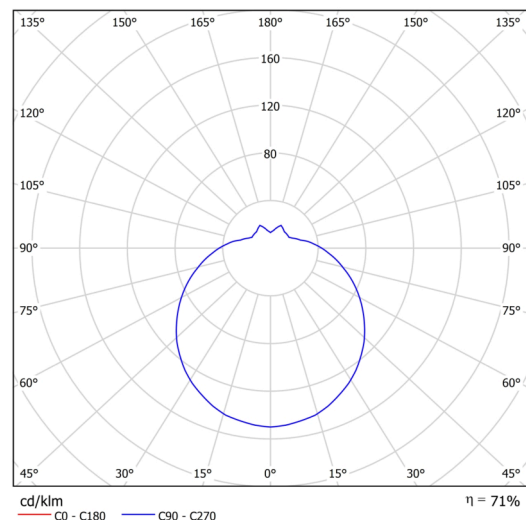

AURA 1

Product code: AUR40000

Type: IN-12K2/040*

Short description of the luminaire: White surface-mounted E27 light ON/OFF with TRIPLEX OPAL glass shade.

Technical

Types of luminaires	Classic on/off
Mounting type	surface mounted
Base material	steel
Shade material	three-layer glass TRIPLEX OPAL
Base color	white Ral9003
Shade color	white
Holding the shade	folding system
Mounting location	ceiling/wall
Width	220 mm
Length	220 mm
Height	110 mm
Diameter	ø 220 mm
mounting holes (diameter)	4xø5mm
Installation wire (diameter)	2xø16mm
Impact strength	IK01

Electric

Power consumption	25 W
Ingress Protection	IP43
Socket	E27
terminal block	screw terminal block

Luminous

Blue light hazard	Risk group 0

Eulum data for calculation programs are available at www.osmont.cz.