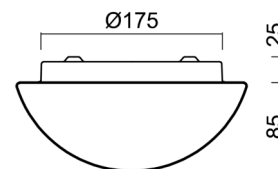

Types of luminaires	Classic on/off
Mounting type	surface mounted
Base material	steel
Shade material	three-layer glass TRIPLEX OPAL
Base color	white Ral9003
Shade color	white
Holding the shade	folding system
Mounting location	ceiling/wall
Width	220 mm
Length	220 mm
Height	110 mm
Diameter	ø 220 mm
mounting holes (diameter)	4xø5mm
Installation wire (diameter)	2xø16mm
Impact strength	IK01

Electric

Power consumption	25 W
Ingress Protection	IP43
Socket	E27
terminal block	screw terminal block

Luminous

Blue light hazard	Risk group 0
-------------------	--------------

Eulum data for calculation programs are available at www.osmont.cz.

Logistic

EAN	8591728400002
Weight NTTO	0.9 Kg
Weight BTTO	1.1 Kg
Number of cartons	1 pcs
Package volume	0.006 m ³
Package 1 width	0.24 m
Package 1 length	0.23 m
Package 1 height	0.115 m
Warranty*	60 months