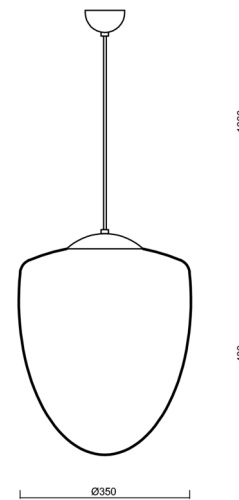

ASTRA S

Product code: AST60937

Type: LED-5L06E600ZS11/095/L100 B DALI 4K#

Short description of the luminaire: White pendant LED light DALI with TRIPLEX OPAL glass shade.

Technical

Types of luminaires	Dimmable
Mounting type	Suspended - cable
Base material	steel
Shade material	three-layer glass TRIPLEX OPAL
Base color	white Ral9003
Shade color	white
Holding the shade	steel holder
Mounting location	ceiling
Width	350 mm
Length	350 mm
Height	430 mm
Diameter	ø 350 mm
Hinge length	1000 mm
mounting holes (diameter)	none
Installation wire (diameter)	none
Energy Class	D
Impact strength	IK01
Operating temperature	from -20°C to +30°C

Electric

Power consumption	27 W
Ingress Protection	IP40
Socket	LED modul
terminal block	none
Automatic circuit breaker type B10A	31 pcs
Automatic circuit breaker type B16A	50 pcs
Automatic circuit breaker type C10A	52 pcs
Automatic circuit breaker type C16A	85 pcs

Luminous

Lum. flux of luminaire	4070 lm
Lum. flux of light source	4630 lm
Luminaire efficacy	150 lm/W
Temperature	4000 K
Rated life time LED L80/B10	100000 hours
CRI	Ra80
MacAdam	3
Blue light hazard	Risk group 0

Eulum data for calculation programs are available at www.osmont.cz.