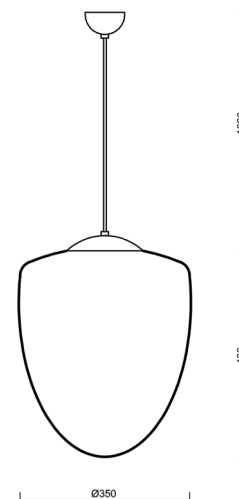

ASTRA S

Product code: AST60437

Type: LED-5L06E600ZS11/095/L100 B DALI 3K#

Short description of the luminaire: White pendant LED light DALI with TRIPLEX OPAL glass shade.

Technical

Types of luminaires	Dimmable
Mounting type	Suspended - cable
Base material	steel
Shade material	three-layer glass TRIPLEX OPAL
Base color	white Ral9003
Shade color	white
Holding the shade	steel holder
Mounting location	ceiling
Width	350 mm
Length	350 mm
Height	430 mm
Diameter	ø 350 mm
Hinge length	1000 mm
mounting holes (diameter)	none
Installation wire (diameter)	none
Energy Class	D
Impact strength	IK01
Operating temperature	from -20°C to +30°C

Electric

Power consumption	27 W
Ingress Protection	IP40
Socket	LED modul
terminal block	none
Automatic circuit breaker type B10A	31 pcs
Automatic circuit breaker type B16A	50 pcs
Automatic circuit breaker type C10A	52 pcs
Automatic circuit breaker type C16A	85 pcs

Luminous

Lum. flux of luminaire	3910 lm
Lum. flux of light source	4440 lm
Luminaire efficacy	144 lm/W
Temperature	3000 K
Rated life time LED L80/B10	100000 hours
CRI	Ra80
MacAdam	3
Blue light hazard	Risk group 0

Eulum data for calculation programs are available at www.osmont.cz.