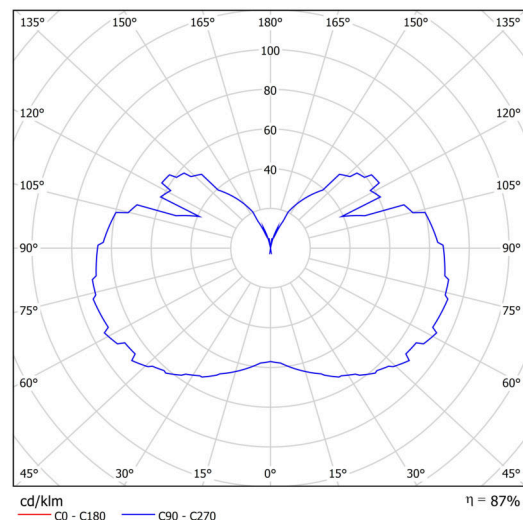

ASTRA S

Product code: AST60437

Type: LED-5L06E600ZS11/095/L100 B DALI 3K#

Short description of the luminaire: White pendant LED light DALI with TRIPLEX OPAL glass shade.

Technical

Types of luminaires	Dimmable
Mounting type	Suspended - cable
Base material	steel
Shade material	three-layer glass TRIPLEX OPAL
Base color	white Ral9003
Shade color	white
Holding the shade	steel holder
Mounting location	ceiling
Width	350 mm
Length	350 mm
Height	430 mm
Diameter	ø 350 mm
Hinge length	1000 mm
mounting holes (diameter)	none
Installation wire (diameter)	none
Energy Class	D
Impact strength	IK01
Operating temperature	from -20°C to +30°C

Electric

Power consumption	27 W
Ingress Protection	IP40
Socket	LED modul
terminal block	none
Automatic circuit breaker type B10A	31 pcs
Automatic circuit breaker type B16A	50 pcs
Automatic circuit breaker type C10A	52 pcs
Automatic circuit breaker type C16A	85 pcs

Luminous

Lum. flux of luminaire	3910 lm
Lum. flux of light source	4440 lm
Luminaire efficacy	144 lm/W
Temperature	3000 K
Rated life time LED L80/B10	100000 hours
CRI	Ra80
MacAdam	3
Blue light hazard	Risk group 0

Eulum data for calculation programs are available at www.osmont.cz.