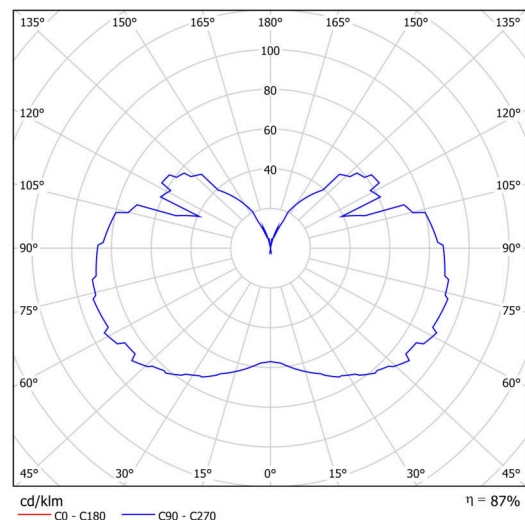

ASTRA P

Product code: AST42263

Type: Z11/095/a4 MS*

Short description of the luminaire: Brass pendant E27 light ON/OFF with TRIPLEX OPAL glass shade.

Technical

Types of luminaires	Classic on/off
Mounting type	Suspended - rod
Base material	brass
Shade material	three-layer glass TRIPLEX OPAL
Base color	polished brass
Shade color	white
Holding the shade	steel holder
Mounting location	ceiling
Width	350 mm
Length	350 mm
Height	430 mm
Diameter	ø 350 mm
Hinge length	800 mm
mounting holes (diameter)	none
Installation wire (diameter)	none
Impact strength	IK01
Operating temperature	from -20°C to +30°C

Electric

Voltage type	AC
AC voltage	220 - 240 V
Power consumption	40 W
Ingress Protection	IP40
Socket	E27
terminal block	none

Luminous

Blue light hazard	Risk group 0

Eulum data for calculation programs are available at www.osmont.cz.