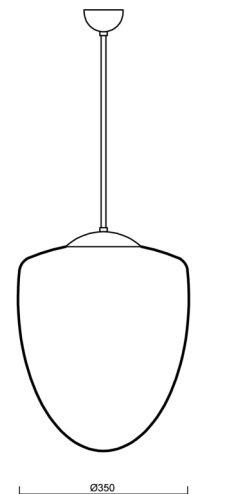

ASTRA P

Product code: AST42263

Type: Z11/095/a4 MS*

Short description of the luminaire: Brass pendant E27 light ON/OFF with TRIPLEX OPAL glass shade.

Technical

Types of luminaires	Classic on/off
Mounting type	Suspended - rod
Base material	brass
Shade material	three-layer glass TRIPLEX OPAL
Base color	polished brass
Shade color	white
Holding the shade	steel holder
Mounting location	ceiling
Width	350 mm
Length	350 mm
Height	430 mm
Diameter	ø 350 mm
Hinge length	800 mm
mounting holes (diameter)	none
Installation wire (diameter)	none
Impact strength	IK01
Operating temperature	from -20°C to +30°C

Electric

Voltage type	AC
AC voltage	220 - 240 V
Power consumption	40 W
Ingress Protection	IP40
Socket	E27
terminal block	none

Luminous

Blue light hazard	Risk group 0

Eulum data for calculation programs are available at www.osmont.cz.