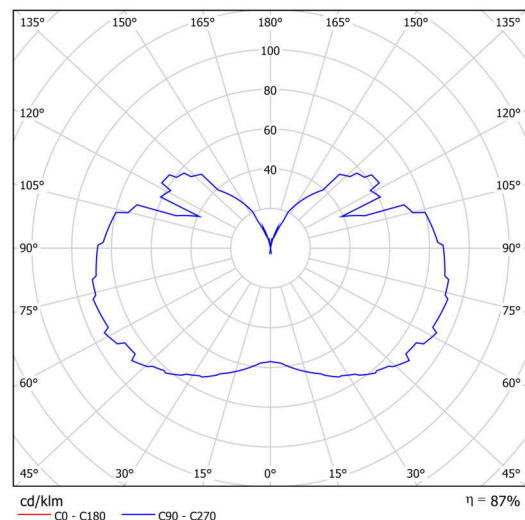

ASTRA P

Product code: AST42233

Type: Z11/095/a4 B*

Short description of the luminaire: White pendant E27 light ON/OFF with TRIPLEX OPAL glass shade.

Technical

Types of luminaires	Classic on/off
Mounting type	Suspended - rod
Base material	steel
Shade material	three-layer glass TRIPLEX OPAL
Base color	white Ral9003
Shade color	white
Holding the shade	steel holder
Mounting location	ceiling
Width	350 mm
Length	350 mm
Height	430 mm
Diameter	ø 350 mm
Hinge length	800 mm
mounting holes (diameter)	none
Installation wire (diameter)	none
Impact strength	IK01
Operating temperature	from -20°C to +30°C

Electric

Voltage type	AC
AC voltage	220 - 240 V
Power consumption	40 W
Ingress Protection	IP40
Socket	E27
terminal block	none

Luminous

Blue light hazard	Risk group 0

Eulum data for calculation programs are available at www.osmont.cz.