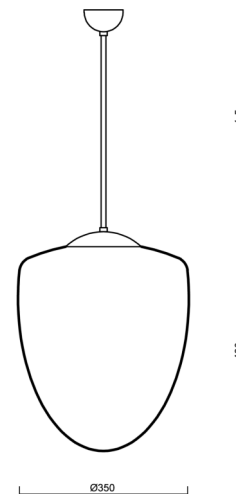

ASTRA P

Product code: AST42233

Type: Z11/095/a4 B*

Short description of the luminaire: White pendant E27 light ON/OFF with TRIPLEX OPAL glass shade.

Technical

Types of luminaires	Classic on/off
Mounting type	Suspended - rod
Base material	steel
Shade material	three-layer glass TRIPLEX OPAL
Base color	white Ral9003
Shade color	white
Holding the shade	steel holder
Mounting location	ceiling
Width	350 mm
Length	350 mm
Height	430 mm
Diameter	ø 350 mm
Hinge length	800 mm
mounting holes (diameter)	none
Installation wire (diameter)	none
Impact strength	IK01
Operating temperature	from -20°C to +30°C

Electric

Voltage type	AC
AC voltage	220 - 240 V
Power consumption	40 W
Ingress Protection	IP40
Socket	E27
terminal block	none

Luminous

Blue light hazard	Risk group 0

Eulum data for calculation programs are available at www.osmont.cz.