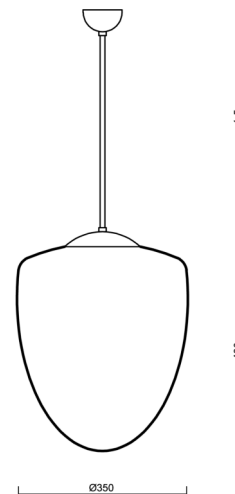

ASTRA P

Product code: AST42232

Type: Z11/095/a3 B*

Short description of the luminaire: White pendant E27 light ON/OFF with TRIPLEX OPAL glass shade.

Technical

Types of luminaires	Classic on/off
Mounting type	Suspended - rod
Base material	steel
Shade material	three-layer glass TRIPLEX OPAL
Base color	white Ral9003
Shade color	white
Holding the shade	steel holder
Mounting location	ceiling
Width	350 mm
Length	350 mm
Height	430 mm
Diameter	ø 350 mm
Hinge length	600 mm
mounting holes (diameter)	none
Installation wire (diameter)	none
Impact strength	IK01
Operating temperature	from -20°C to +30°C

Electric

Voltage type	AC
AC voltage	220 - 240 V
Power consumption	40 W
Ingress Protection	IP40
Socket	E27
terminal block	none

Luminous

Blue light hazard	Risk group 0

Eulum data for calculation programs are available at www.osmont.cz.