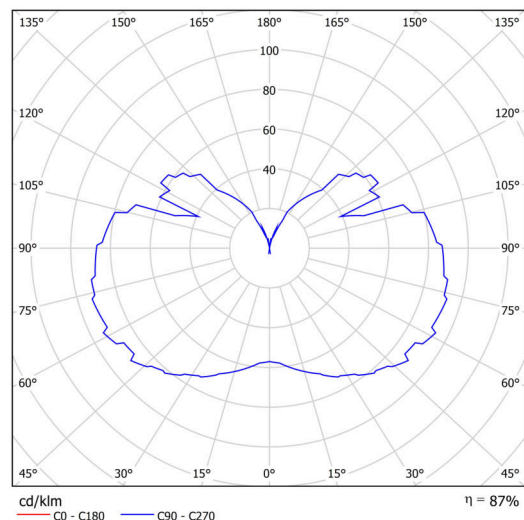

ASTRA P

Product code: AST42232

Type: Z11/095/a3 B*

Short description of the luminaire: White pendant E27 light ON/OFF with TRIPLEX OPAL glass shade.

Technical

Types of luminaires	Classic on/off
Mounting type	Suspended - rod
Base material	steel
Shade material	three-layer glass TRIPLEX OPAL
Base color	white Ral9003
Shade color	white
Holding the shade	steel holder
Mounting location	ceiling
Width	350 mm
Length	350 mm
Height	430 mm
Diameter	ø 350 mm
Hinge length	600 mm
mounting holes (diameter)	none
Installation wire (diameter)	none
Impact strength	IK01
Operating temperature	from -20°C to +30°C

Electric

Voltage type	AC
AC voltage	220 - 240 V
Power consumption	40 W
Ingress Protection	IP40
Socket	E27
terminal block	none

Luminous

Blue light hazard	Risk group 0

Eulum data for calculation programs are available at www.osmont.cz.