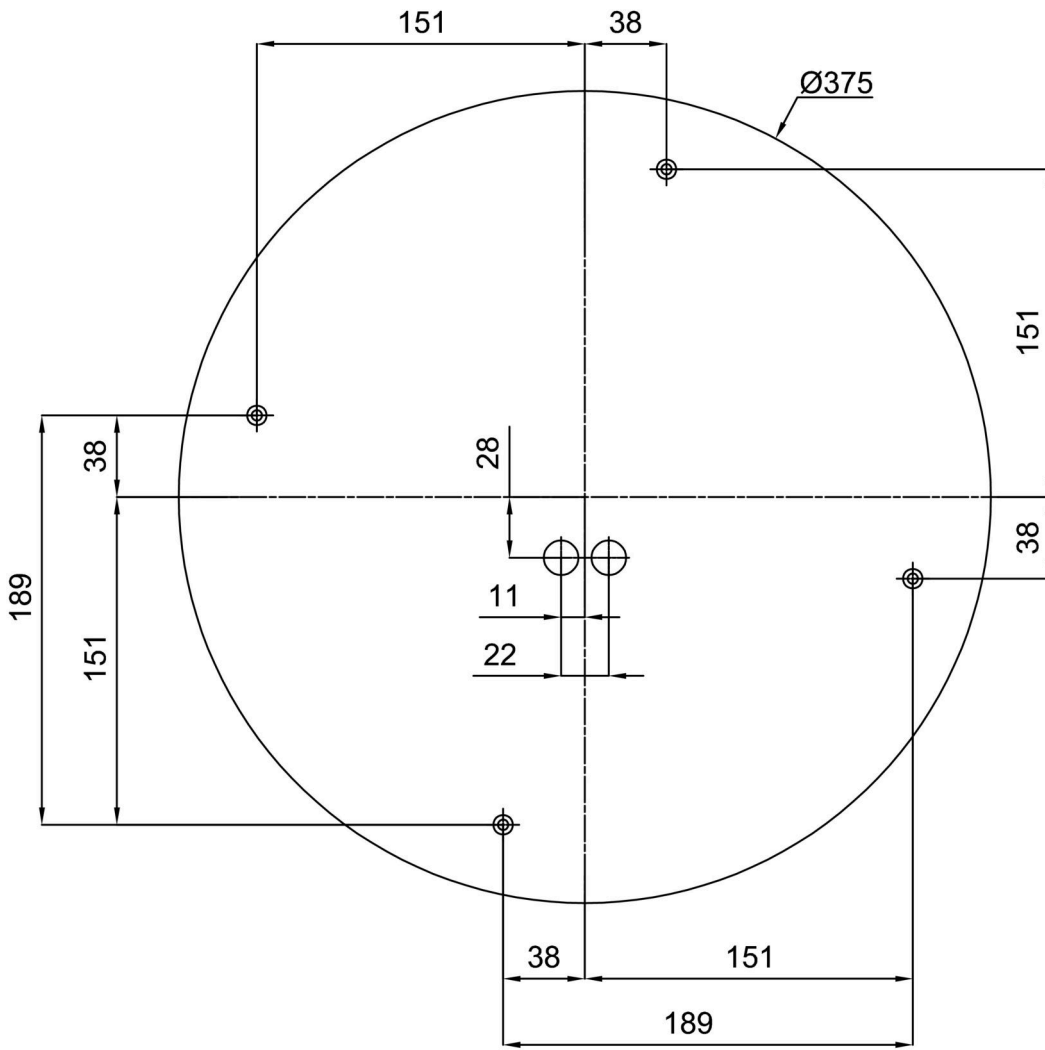

Technical

Types of luminaires	Emergency combined
Mounting type	surface mounted
Base material	steel
Shade material	three-layer glass TRIPLEX OPAL
Base color	white Ral9003
Shade color	white
Holding the shade	folding system
Mounting location	ceiling/wall
Width	445 mm
Length	445 mm
Height	150 mm
Diameter	ø 445 mm
mounting holes (diameter)	4xø5mm
Installation wire (diameter)	2xø16mm
Energy Class	D
Impact strength	IK01
Operating temperature	from 0°C to +30°C

**The warranty for the batteries is valid for 12 months from the date of purchase.*

Installation dimensions:

Additional assortment:

Lampshade

Product code	Name	Color	Description	Picture	Drawing
20127	417	white		