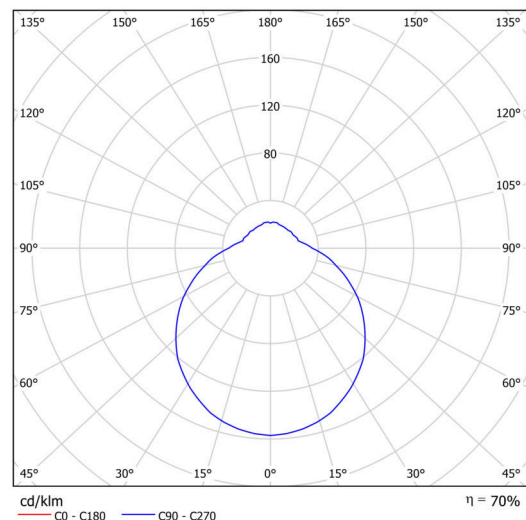

Luminous

Lum. flux of luminaire	3740 lm
Lum. flux of light source	5270 lm
Lum. flux of light source in emergency mode	150 lm
Luminaire efficacy	110 lm/W
Temperature	4000 K
Rated life time LED L80/B10	100000 hours
CRI	Ra80
MacAdam	3