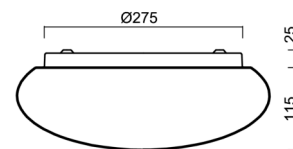

## Technical

Types of luminaires	Sensor
Mounting type	surface mounted
Base material	steel
Shade material	three-layer glass TRIPLEX OPAL
Base color	white Ral9003
Shade color	white
Holding the shade	folding system
Mounting location	ceiling/wall
Width	350 mm
Length	350 mm
Height	135 mm
Diameter	Ø 350 mm
mounting holes (diameter)	4xØ5mm
Installation wire (diameter)	2xØ16mm
Energy Class	D
Impact strength	IK01
Operating temperature	from -20°C to +30°C