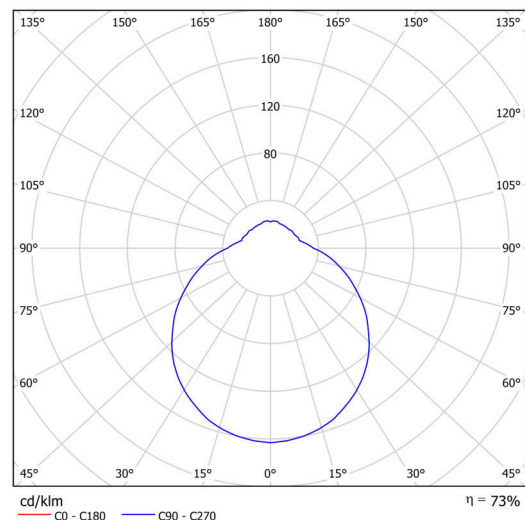

Luminous

Lum. flux of luminaire	1990/2080 lm
Lum. flux of light source	2690/2810 lm
Luminaire efficacy	110 lm/W
Temperature	3000/4000 K
Rated life time LED L80/B10	100000 hours
CRI	Ra80
MacAdam	3
Blue light hazard	Risk group 0