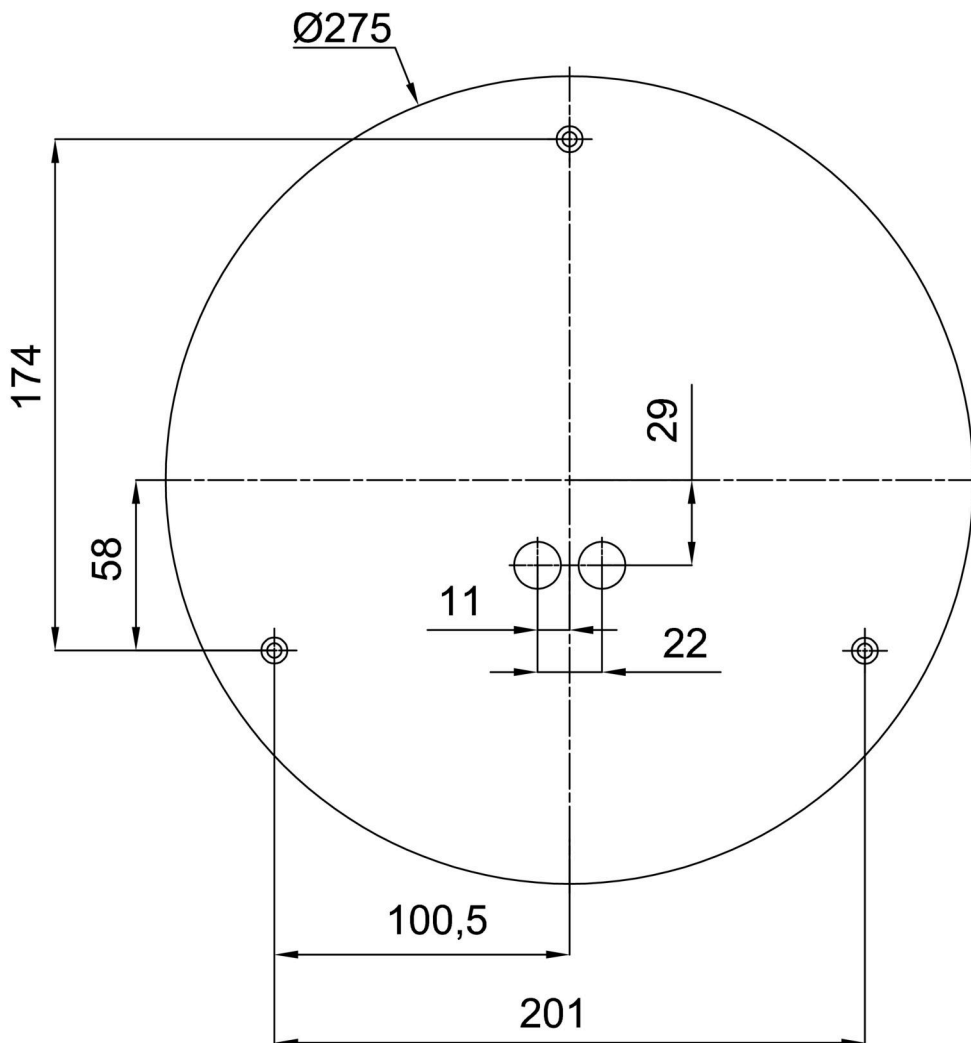

## Technical

Types of luminaires	Sensor
Mounting type	surface mounted
Base material	steel
Shade material	three-layer glass TRIPLEX OPAL
Base color	white Ral9003
Shade color	white
Holding the shade	folding system
Mounting location	ceiling/wall
Width	350 mm
Length	350 mm
Height	135 mm
Diameter	Ø 350 mm
mounting holes (diameter)	4xØ5mm
Installation wire (diameter)	2xØ16mm
Energy Class	D
Impact strength	IK01
Operating temperature	from -20°C to +30°C

## Installation dimensions: