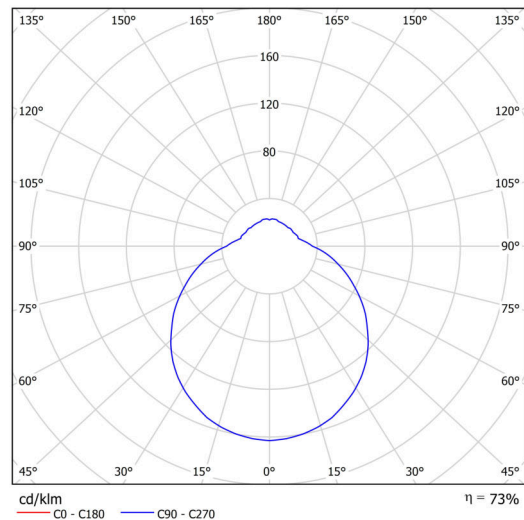

Luminous

Lum. flux of luminaire	2080 lm
Lum. flux of light source	2810 lm
Lum. flux of light source in emergency mode	150 lm
Luminaire efficacy	115 lm/W
Temperature	4000 K
Rated life time LED L80/B10	100000 hours
CRI	Ra80