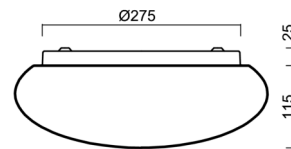

Technical

Types of luminaires	Emergency combined + sensor
Mounting type	surface mounted
Base material	steel
Shade material	three-layer glass TRIPLEX OPAL
Base color	white Ral9003
Shade color	white
Holding the shade	folding system
Mounting location	ceiling/wall
Width	350 mm
Length	350 mm
Height	135 mm
Diameter	ø 350 mm
mounting holes (diameter)	4xø5mm
Installation wire (diameter)	2xø16mm
Energy Class	D
Impact strength	IK01
Operating temperature	from -20°C to +30°C