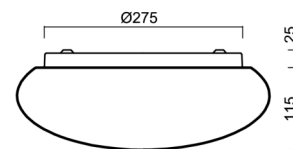

Technical

Types of luminaires	Emergency combined
Mounting type	surface mounted
Base material	steel
Shade material	three-layer glass TRIPLEX OPAL
Base color	white Ral9003
Shade color	white
Holding the shade	folding system
Mounting location	ceiling/wall
Width	350 mm
Length	350 mm
Height	135 mm
Diameter	ø 350 mm
mounting holes (diameter)	4xø5mm
Installation wire (diameter)	2xø16mm
Energy Class	D
Impact strength	IK01
Operating temperature	from 0°C to +30°C