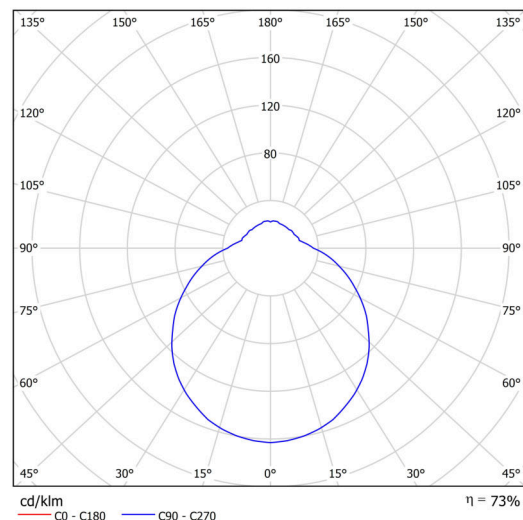

Luminous

Lum. flux of luminaire	2080 lm
Lum. flux of light source	2810 lm
Lum. flux of light source in emergency mode	150 lm
Luminaire efficacy	115 lm/W
Temperature	4000 K
Rated life time LED L80/B10	100000 hours
CRI	Ra80
MacAdam	3