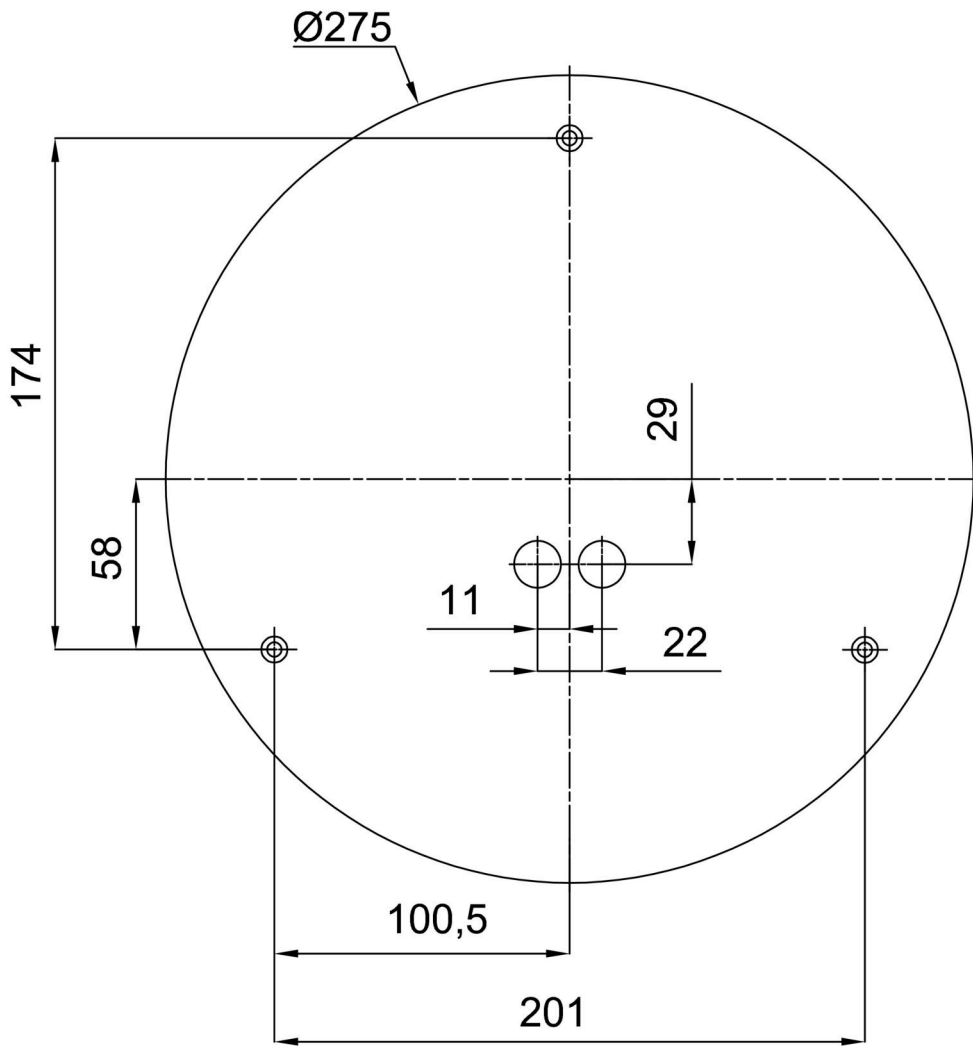

Technical

Types of luminaires	Emergency combined
Mounting type	surface mounted
Base material	steel
Shade material	three-layer glass TRIPLEX OPAL
Base color	white Ral9003
Shade color	white
Holding the shade	folding system
Mounting location	ceiling/wall
Width	350 mm
Length	350 mm
Height	135 mm
Diameter	ø 350 mm
mounting holes (diameter)	4xø5mm
Installation wire (diameter)	2xø16mm
Energy Class	D
Impact strength	IK01
Operating temperature	from 0°C to +30°C

**The warranty for the batteries is valid for 12 months from the date of purchase.*

Installation dimensions:

Additional assortment:

Lampshade

Product code	Name	Color	Description	Picture	Drawing
20126	416	white		