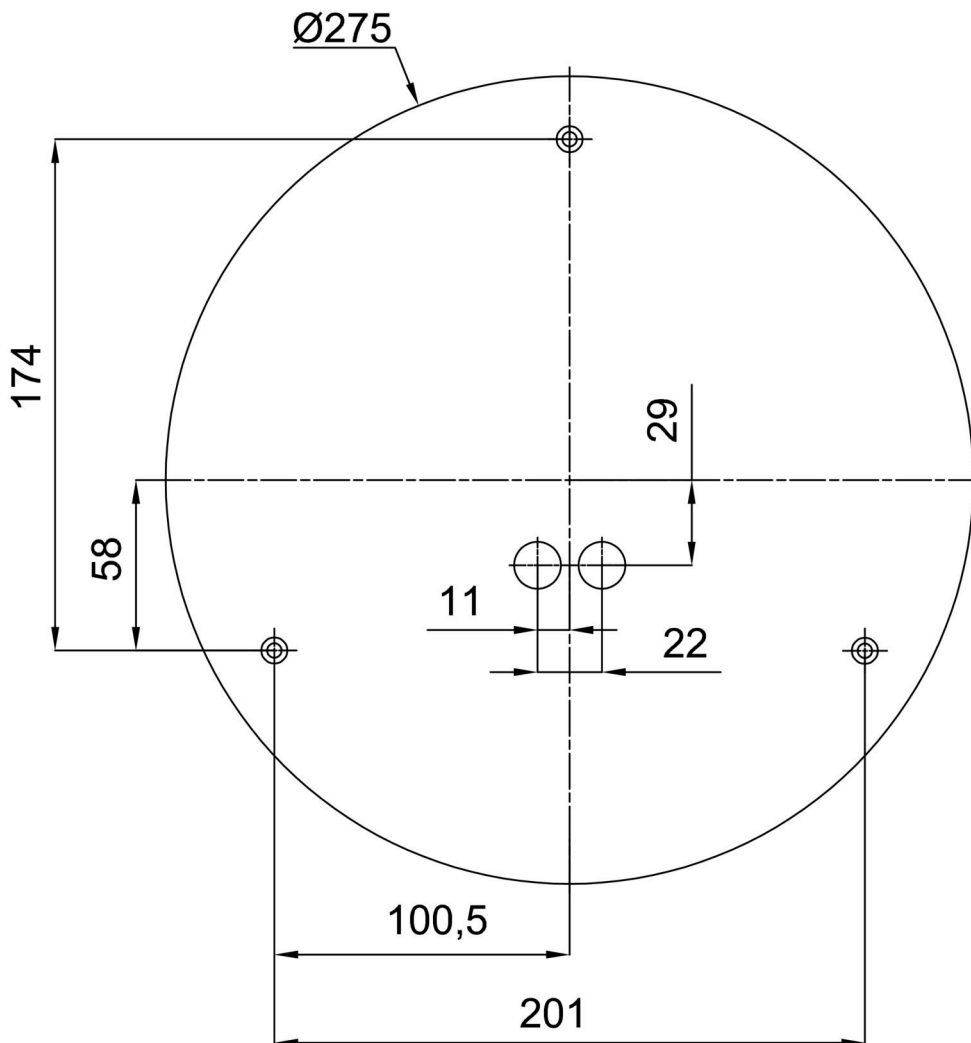

Logistic

EAN	8591728148829
Weight NTTO	2.9 Kg
Weight BTTO	3.2 Kg
Number of cartons	1 pcs
Package volume	0.019 m³
Package 1 width	0.36 m
Package 1 length	0.35 m
Package 1 height	0.15 m
Warranty*	60 months

*The warranty for the batteries is valid for 12 months from the date of purchase.

Installation dimensions: