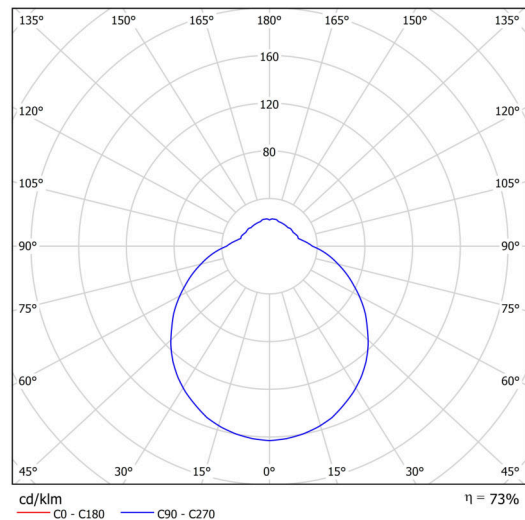

Luminous

Lum. flux of luminaire	1990 lm
Lum. flux of light source	2690 lm
Lum. flux of light source in emergency mode	200 lm
Temperature	3000 K
Rated life time LED L80/B10	100000 hours
CRI	Ra80
MacAdam	3
Blue light hazard	Risk group 0

Eulum data for calculation programs are available at www.osmont.cz.