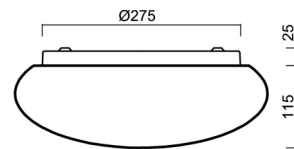

ARAKIS 2

Product code: ARA67501

Type: LED-1L14EMP700K64/416 NK3HST HF 3K#

Short description of the luminaire: White colour | ceiling or wall LED light with emergency backup combined (with Self-test) with HF sensor |TRIPLEX OPAL hand blown glass shade|

Technical

Types of luminaires	Emergency combined + sensor
Mounting type	surface mounted
Base material	steel
Shade material	three-layer glass TRIPLEX OPAL
Base color	white Ral9003
Shade color	white
Holding the shade	folding system
Mounting location	ceiling/wall
Width	350 mm
Length	350 mm
Height	135 mm
mounting holes (diameter)	4xØ5mm
Cable entrance	2xØ16mm
Energy Class	D
Impact strength	IK01
Operating temperature	from -20°C to +30°C

Ø350

Electric

Power consumption	18 W
Ingress Protection	IP43
Socket	LED modul
Battery type	LiFePO4
Emergency time	3 hours
SELFTEST	yes
terminal block	snap terminal block

Luminous

Lum. flux of luminaire	1990 lm
Lum. flux of light source	2690 lm
Lum. flux of light source in emergency mode	200 lm
Temperature	3000 K
Rated life time LED L80/B10	100000 hours
CRI	Ra80
MacAdam	3
Blue light hazard	Risk group 0

Eulum data for calculation programs are available at www.osmont.cz.