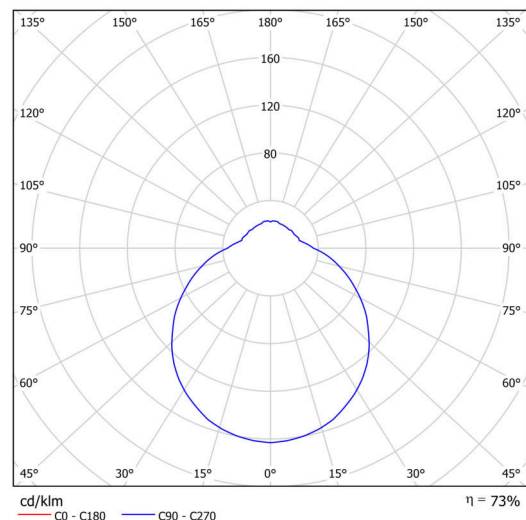

Luminous

Lum. flux of luminaire	1480 lm
Lum. flux of light source	2000 lm
Lum. flux of light source in emergency mode	200 lm
Temperature	3000 K
Rated life time LED L80/B10	100000 hours
CRI	Ra80
MacAdam	3
Blue light hazard	Risk group 0

Eulum data for calculation programs are available at www.osmont.cz.