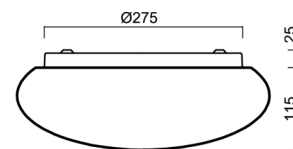

Technical

Types of luminaires	Emergency combined + sensor
Mounting type	surface mounted
Base material	steel
Shade material	three-layer glass TRIPLEX OPAL
Base color	white Ral9003
Shade color	white
Holding the shade	folding system
Mounting location	ceiling/wall
Width	350 mm
Length	350 mm
Height	135 mm
mounting holes (diameter)	4xØ5mm
Cable entrance	2xØ16mm
Energy Class	D
Impact strength	IK01
Operating temperature	from -20°C to +30°C

Eulum data for calculation programs are available at www.osmont.cz.

Logistic

EAN	8591728148805
Weight NTTO	2.9 Kg
Weight BTTO	3.2 Kg
Number of cartons	1 pcs
Package volume	0.019 m ³
Package 1 width	0.36 m
Package 1 length	0.35 m
Package 1 height	0.15 m
Warranty*	60 months