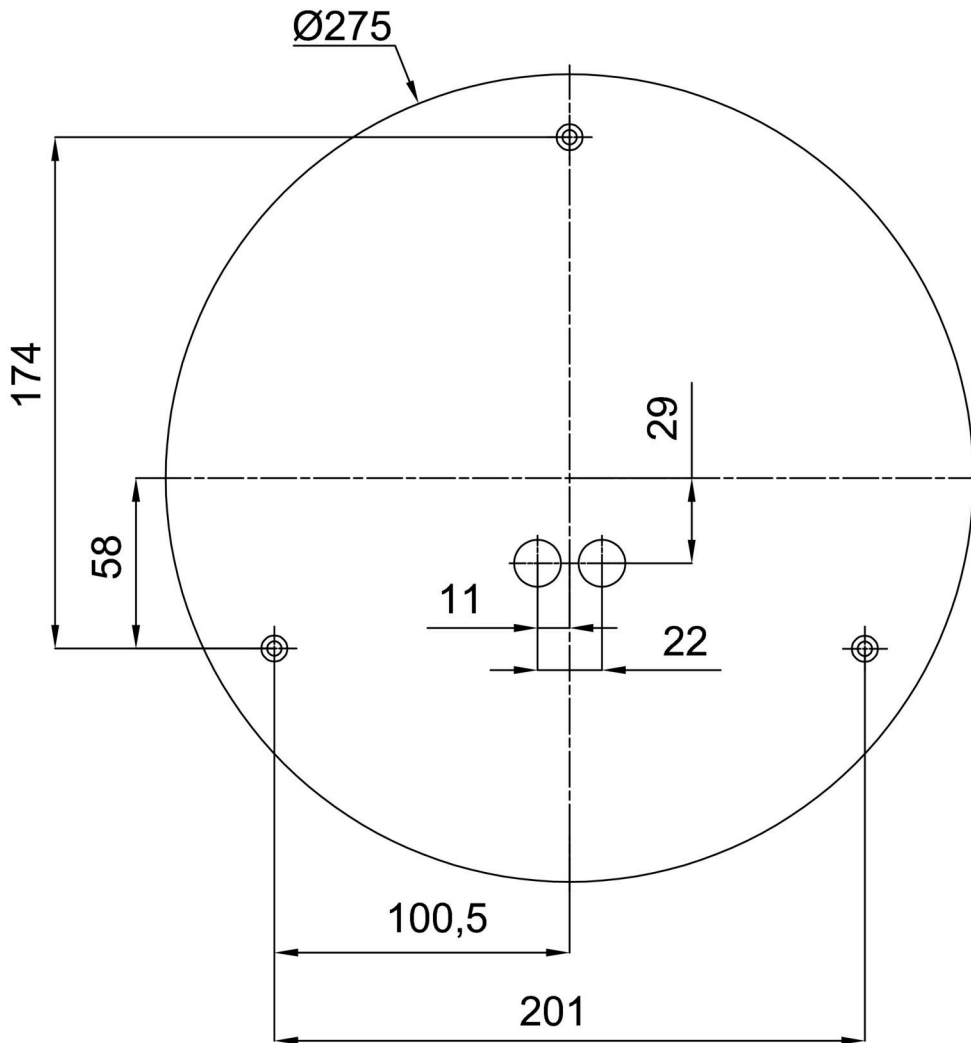

Logistic

EAN	8591728148805
Weight NTTO	2.9 Kg
Weight BTTO	3.2 Kg
Number of cartons	1 pcs
Package volume	0.019 m³
Package 1 width	0.36 m
Package 1 length	0.35 m
Package 1 height	0.15 m
Warranty*	60 months

*The warranty for the batteries is valid for 12 months from the date of purchase.

Installation dimensions: