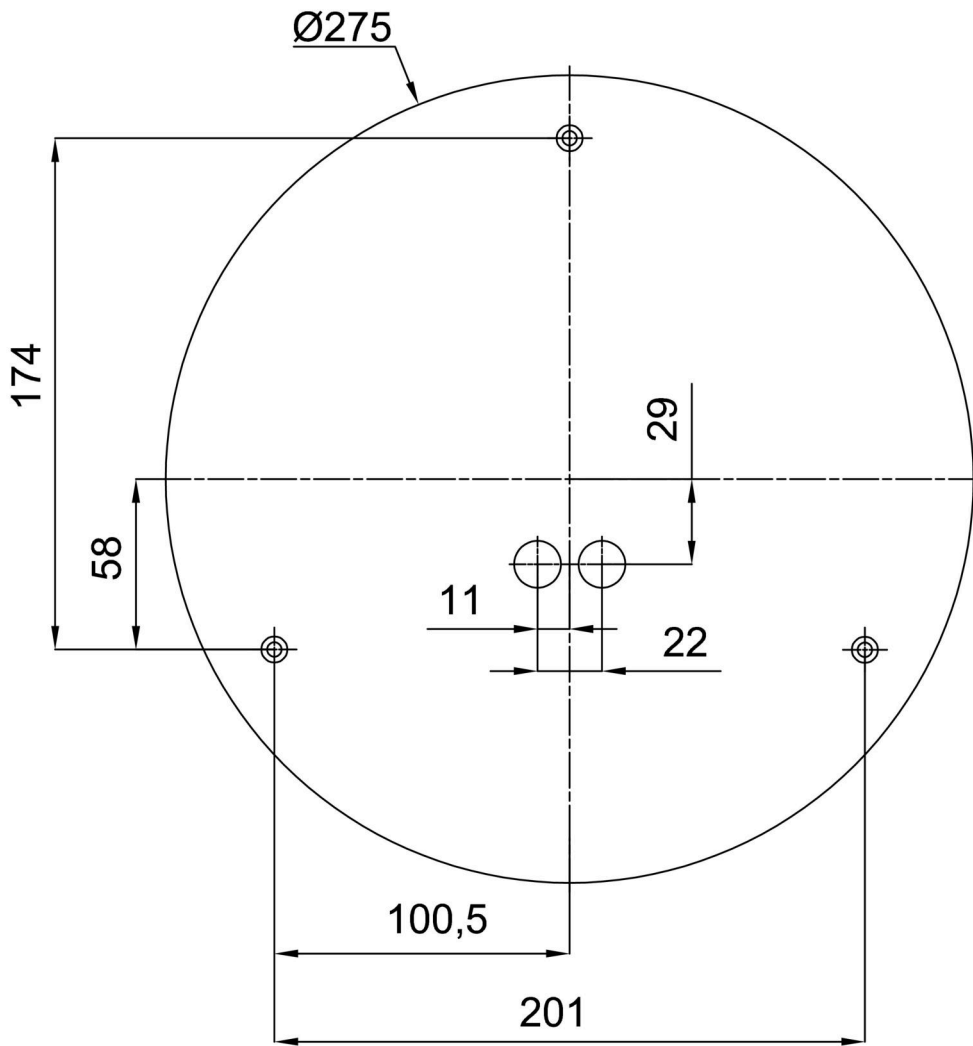

Technical

Types of luminaires	Emergency combined + sensor
Mounting type	surface mounted
Base material	steel
Shade material	three-layer glass TRIPLEX OPAL
Base color	white Ral9003
Shade color	white
Holding the shade	folding system
Mounting location	ceiling/wall
Width	350 mm
Length	350 mm
Height	135 mm
Diameter	ø 350 mm
mounting holes (diameter)	4xø5mm
Installation wire (diameter)	2xø16mm
Energy Class	D
Impact strength	IK01
Operating temperature	from -20°C to +30°C

**The warranty for the batteries is valid for 12 months from the date of purchase.*

Installation dimensions:

Additional assortment:

Lampshade

Product code	Name	Color	Description	Picture	Drawing
20126	416	white		