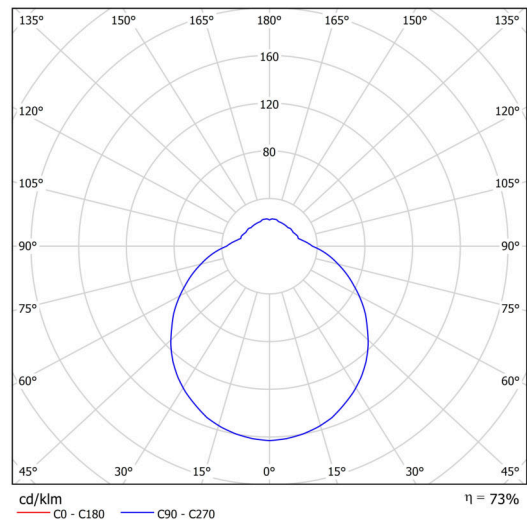

Luminous

Lum. flux of luminaire	1990 lm
Lum. flux of light source	2690 lm
Lum. flux of light source in emergency mode	150 lm
Luminaire efficacy	110 lm/W
Temperature	3000 K
Rated life time LED L80/B10	100000 hours
CRI	Ra80