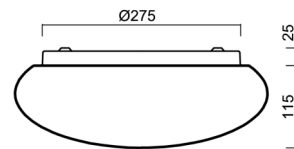

Technical

Types of luminaires	Emergency combined + sensor
Mounting type	surface mounted
Base material	steel
Shade material	three-layer glass TRIPLEX OPAL
Base color	white Ral9003
Shade color	white
Holding the shade	folding system
Mounting location	ceiling/wall
Width	350 mm
Length	350 mm
Height	135 mm
Diameter	ø 350 mm
mounting holes (diameter)	4xø5mm
Installation wire (diameter)	2xø16mm
Energy Class	D
Impact strength	IK01
Operating temperature	from -20°C to +30°C