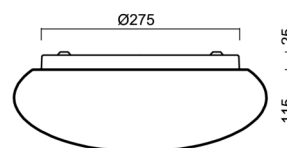

## Technical

Types of luminaires	Emergency combined
Mounting type	surface mounted
Base material	steel
Shade material	three-layer glass TRIPLEX OPAL
Base color	white Ral9003
Shade color	white
Holding the shade	folding system
Mounting location	ceiling/wall
Width	350 mm
Length	350 mm
Height	135 mm
Diameter	ø 350 mm
mounting holes (diameter)	4xø5mm
Installation wire (diameter)	2xø16mm
Energy Class	D
Impact strength	IK01
Operating temperature	from 0°C to +30°C