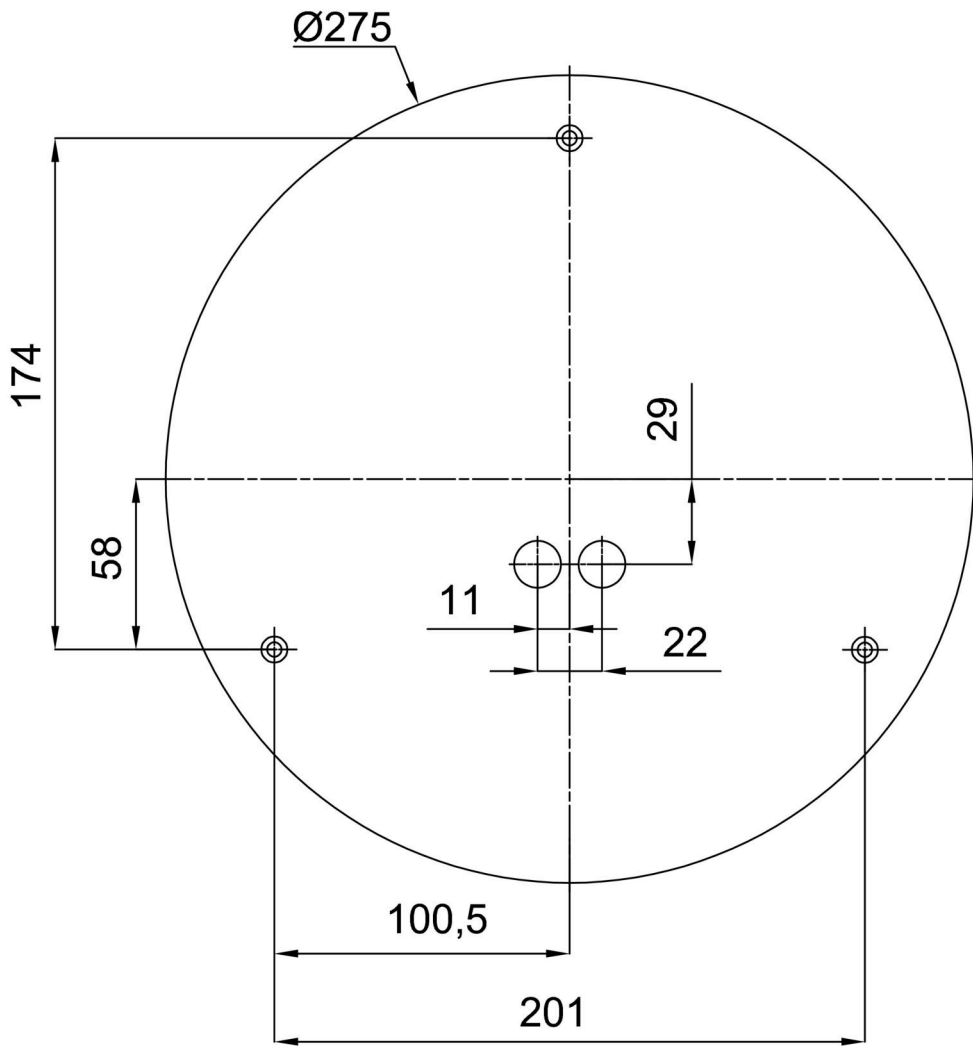

## Technical

Types of luminaires	Emergency combined
Mounting type	surface mounted
Base material	steel
Shade material	three-layer glass TRIPLEX OPAL
Base color	white Ral9003
Shade color	white
Holding the shade	folding system
Mounting location	ceiling/wall
Width	350 mm
Length	350 mm
Height	135 mm
Diameter	ø 350 mm
mounting holes (diameter)	4xø5mm
Installation wire (diameter)	2xø16mm
Energy Class	D
Impact strength	IK01
Operating temperature	from 0°C to +30°C

### Installation dimensions:

Additional assortment:

Lampshade

Product code	Name	Color	Description	Picture	Drawing
20126	416	white		