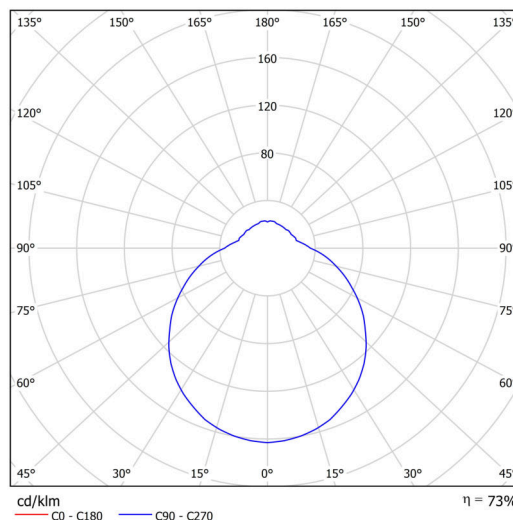

Luminous

Lum. flux of luminaire	1990 lm
Lum. flux of light source	2690 lm
Lum. flux of light source in emergency mode	150 lm
Luminaire efficacy	110 lm/W
Temperature	3000 K
Rated life time LED L80/B10	100000 hours
CRI	Ra80
MacAdam	3