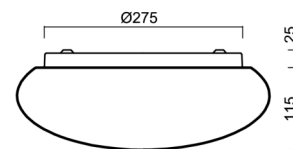

Types of luminaires	Classic on/off
Mounting type	surface mounted
Base material	steel
Shade material	three-layer glass TRIPLEX OPAL
Base color	white Ral9003
Shade color	white
Holding the shade	folding system
Mounting location	ceiling/wall
Width	350 mm
Length	350 mm
Height	135 mm
Diameter	ø 350 mm
mounting holes (diameter)	4xø5mm
Installation wire (diameter)	2xø16mm
Impact strength	IK01
Operating temperature	from -20°C to +30°C

Eulum data for calculation programs are available at www.osmont.cz.

Logistic

EAN	8591728521509
Weight NTTO	2.2 Kg
Weight BTTO	2.5 Kg
Number of cartons	1 pcs
Package volume	0.019 m ³
Package 1 width	0.35 m
Package 1 length	0.36 m
Package 1 height	0.15 m
Warranty*	60 months