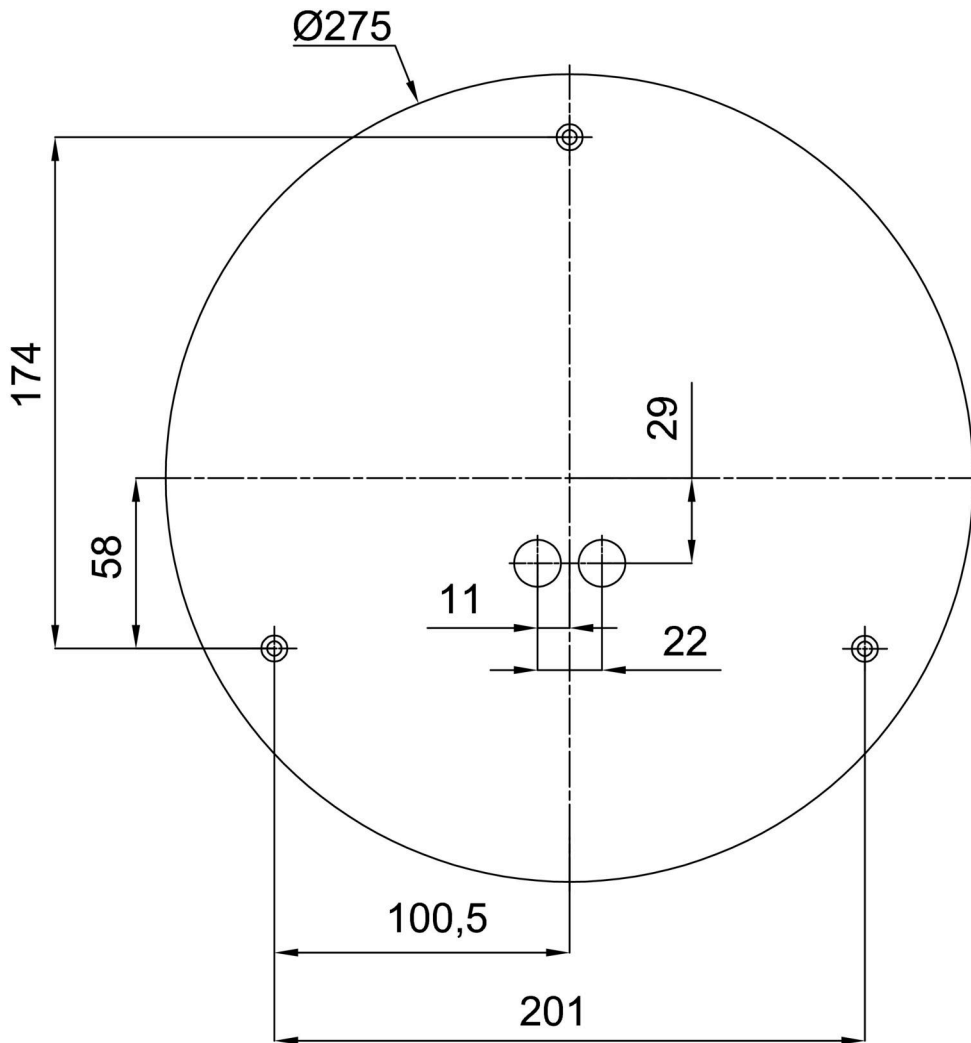

Types of luminaires	Classic on/off
Mounting type	surface mounted
Base material	steel
Shade material	three-layer glass TRIPLEX OPAL
Base color	white Ral9003
Shade color	white
Holding the shade	folding system
Mounting location	ceiling/wall
Width	350 mm
Length	350 mm
Height	135 mm
Diameter	ø 350 mm
mounting holes (diameter)	4xø5mm
Installation wire (diameter)	2xø16mm
Impact strength	IK01
Operating temperature	from -20°C to +30°C

Eulum data for calculation programs are available at www.osmont.cz.

Logistic

EAN	8591728521509
Weight NTTO	2.2 Kg
Weight BTTO	2.5 Kg
Number of cartons	1 pcs
Package volume	0.019 m ³
Package 1 width	0.35 m
Package 1 length	0.36 m
Package 1 height	0.15 m
Warranty*	60 months

*The warranty for the batteries is valid for 12 months from the date of purchase.

Installation dimensions:

Additional assortment:

Lampshade

Product code	Name	Color	Description	Picture	Drawing
20126	416	white		