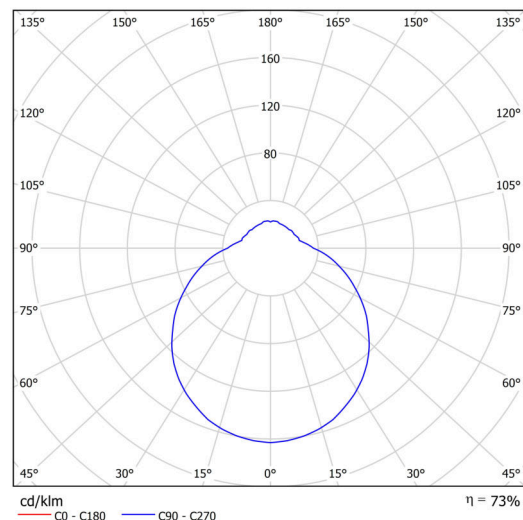

Luminous

Blue light hazard	Risk group 0

Eulum data for calculation programs are available at www.osmont.cz.