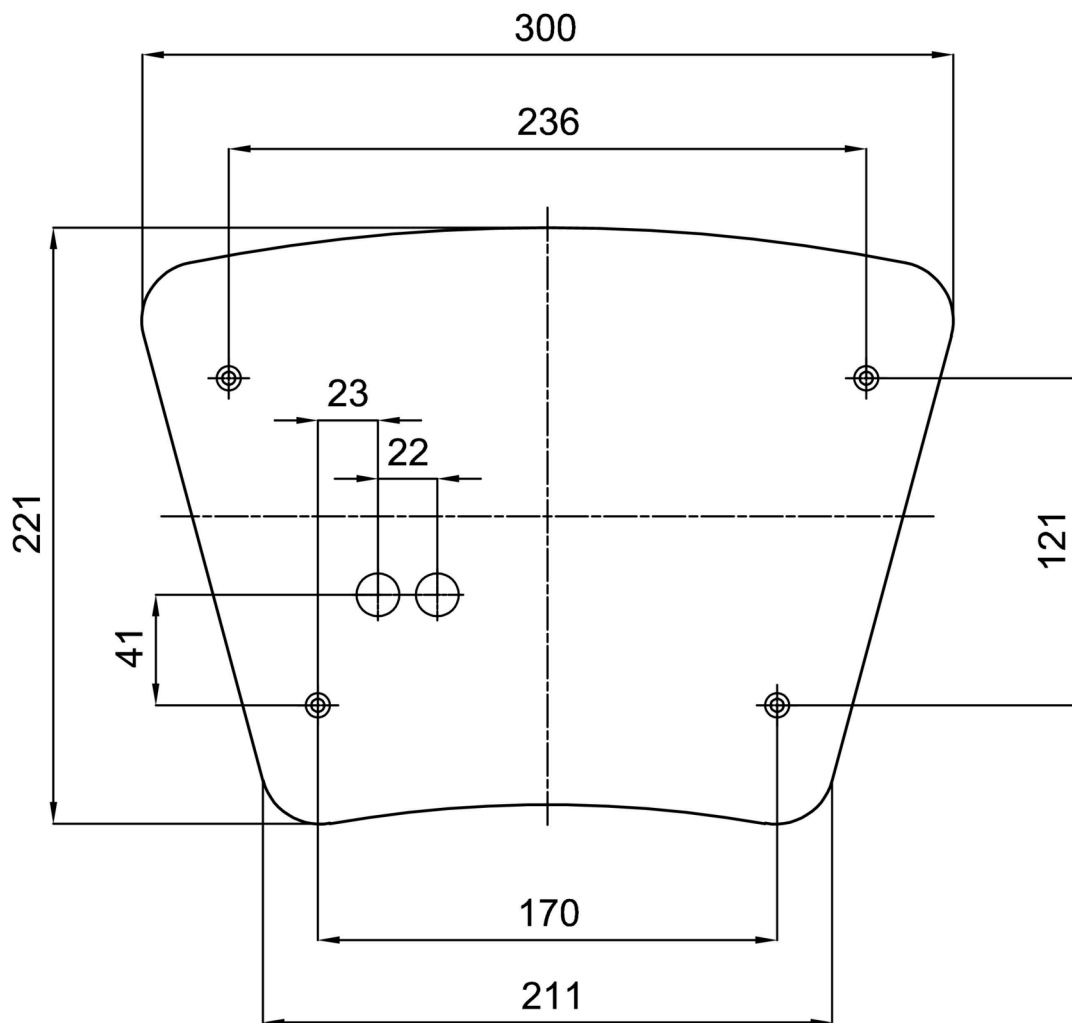

Technical

Types of luminaires	Dimmable
Mounting type	surface mounted
Base material	steel
Shade material	three-layer glass TRIPLEX OPAL
Base color	white Ral9003
Shade color	white
Holding the shade	folding system
Mounting location	ceiling/wall
Width	390 mm
Length	362 mm
Height	128 mm
mounting holes (diameter)	4xØ5mm
Installation wire (diameter)	2xØ16mm
Energy Class	D
Impact strength	IK01
Operating temperature	from -20°C to +30°C

Eulum data for calculation programs are available at www.osmont.cz.

Logistic

EAN	8591728063283
Weight NTTO	5.9 Kg
Weight BTTO	6.1 Kg
Number of cartons	1 pcs
Package volume	0.018 m ³
Package 1 width	0.36 m
Package 1 length	0.36 m
Package 1 height	0.14 m
Warranty*	60 months

*The warranty for the batteries is valid for 12 months from the date of purchase.

Installation dimensions:

Additional assortment:

Lampshade

Product code	Name	Color	Description	Picture	Drawing
20073	421	white		