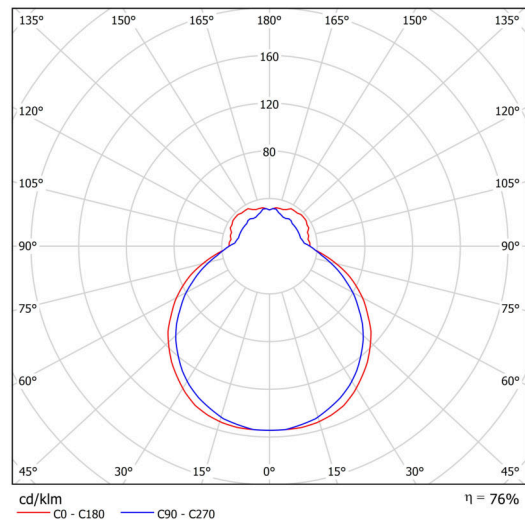

Technical

Types of luminaires	Dimmable
Mounting type	surface mounted
Base material	steel
Shade material	three-layer glass TRIPLEX OPAL
Base color	white Ral9003
Shade color	white
Holding the shade	folding system
Mounting location	ceiling/wall
Width	390 mm
Length	362 mm
Height	128 mm
mounting holes (diameter)	4xØ5mm
Installation wire (diameter)	2xØ16mm
Energy Class	D
Impact strength	IK01
Operating temperature	from -20°C to +30°C

Luminous

Lum. flux of luminaire	2340 lm
Lum. flux of light source	3080 lm
Luminaire efficacy	123 lm/W
Temperature	3000 K
Rated life time LED L80/B10	100000 hours
CRI	Ra80
MacAdam	3
Blue light hazard	Risk group 0