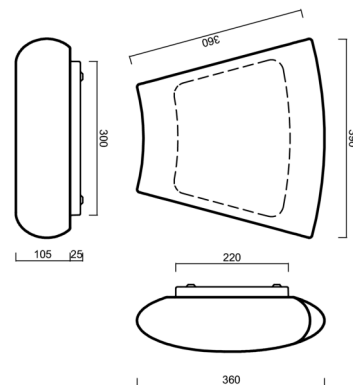

Technical

Types of luminaires	Dimmable
Mounting type	surface mounted
Base material	steel
Shade material	three-layer glass TRIPLEX OPAL
Base color	white Ral9003
Shade color	white
Holding the shade	folding system
Mounting location	ceiling/wall
Width	390 mm
Length	362 mm
Height	128 mm
mounting holes (diameter)	4xØ5mm
Installation wire (diameter)	2xØ16mm
Energy Class	D
Impact strength	IK01
Operating temperature	from -20°C to +30°C

Eulum data for calculation programs are available at www.osmont.cz.

Logistic

EAN	8591728063283
Weight NTTO	5.9 Kg
Weight BTTO	6.1 Kg
Number of cartons	1 pcs
Package volume	0.018 m ³
Package 1 width	0.36 m
Package 1 length	0.36 m
Package 1 height	0.14 m
Warranty*	60 months