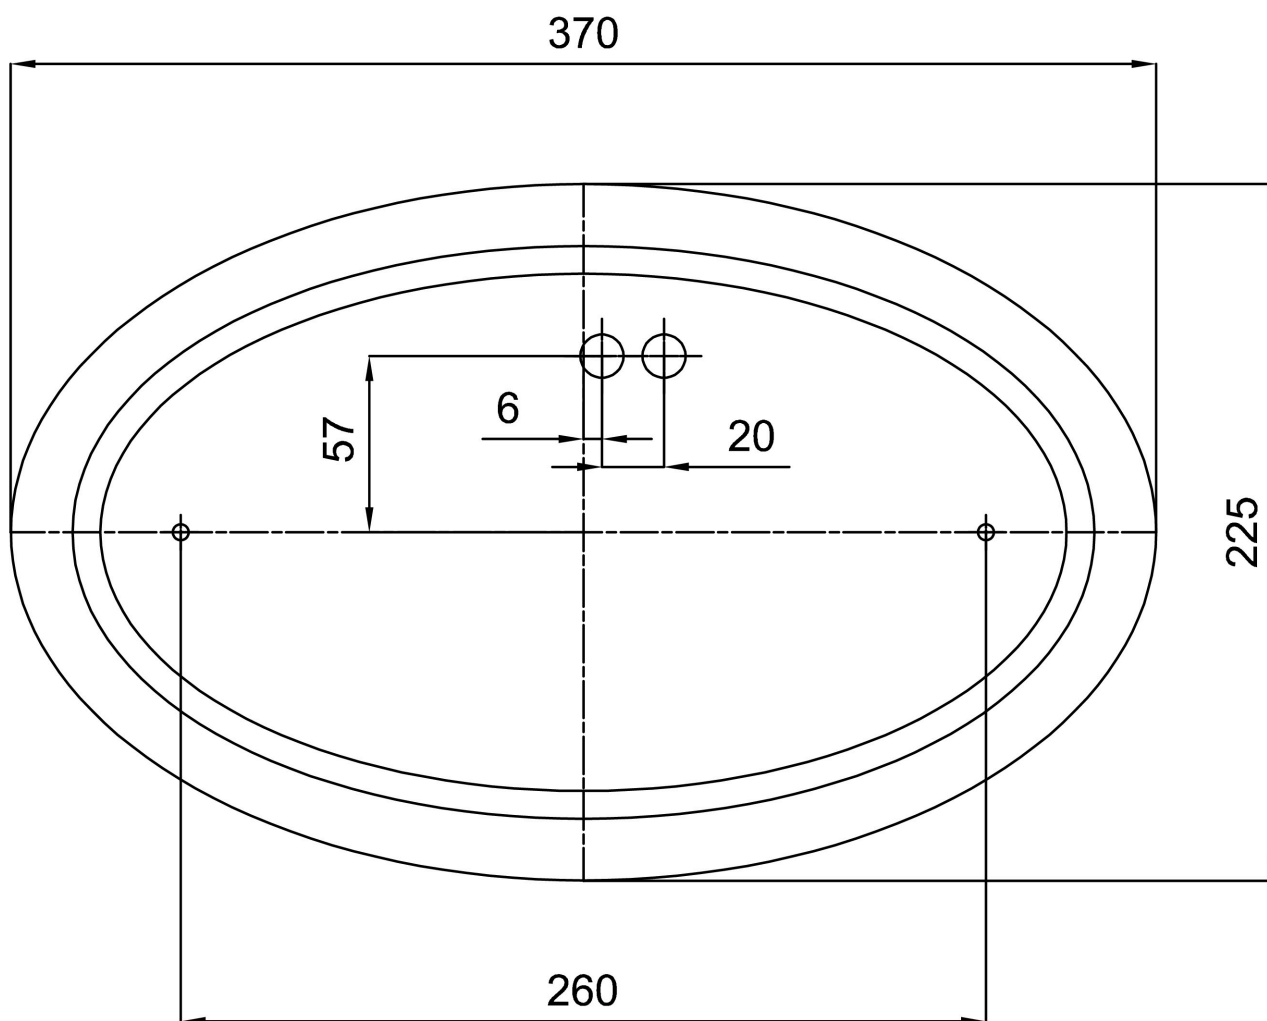

ALMA D2

IN-12U2/123/S4*

WWW.OSMONT.CZ

ALMA D2

Product code: ALM41663

Type: IN-12U2/123/S4*

Short description of the luminaire: White surface-mounted E27 light ON/OFF with TRIPLEX OPAL glass shade.

Technical

Types of luminaires	Classic on/off
Mounting type	surface mounted
Base material	steel
Shade material	three-layer glass TRIPLEX OPAL
Base color	white Ral9003
Shade color	white
Holding the shade	folding system
Mounting location	ceiling/wall
Width	350 mm
Length	205 mm
Height	140 mm
mounting holes (diameter)	4xØ5mm
Installation wire (diameter)	2xØ16mm
Impact strength	IK01
Operating temperature	from -20°C to +30°C

Electric

Power consumption	25 W
Ingress Protection	IP41
Socket	E27
terminal block	screw terminal block

Luminous

Blue light hazard	Risk group 0
-------------------	--------------

Eulum data for calculation programs are available at www.osmont.cz.

*The warranty for the batteries is valid for 12 months from the date of purchase.

Installation dimensions:

Additional assortment:

Lampshade

Product code	Name	Color	Description	Picture	Drawing
20027	123	white		