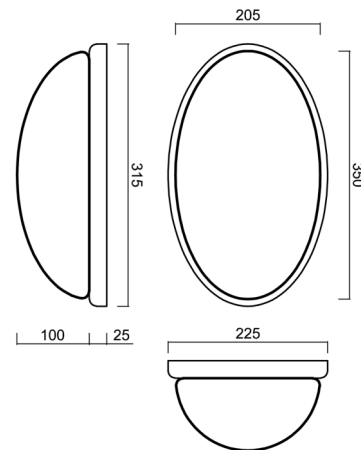

ALMA D2

IN-12U2/123/S4*

WWW.OSMONT.CZ

ALMA D2

Product code: ALM41663

Type: IN-12U2/123/S4*

Short description of the luminaire: White surface-mounted E27 light ON/OFF with TRIPLEX OPAL glass shade.

Technical

Types of luminaires	Classic on/off
Mounting type	surface mounted
Base material	steel
Shade material	three-layer glass TRIPLEX OPAL
Base color	white Ral9003
Shade color	white
Holding the shade	folding system
Mounting location	ceiling/wall
Width	350 mm
Length	205 mm
Height	140 mm
mounting holes (diameter)	4xØ5mm
Installation wire (diameter)	2xØ16mm
Impact strength	IK01
Operating temperature	from -20°C to +30°C

Logistic

EAN	8591728416638
Weight NTTO	2.1 Kg
Weight BTTO	2.3 Kg
Number of cartons	1 pcs
Package volume	0.014 m ³
Package 1 width	0.38 m
Package 1 length	0.245 m
Package 1 height	0.15 m
Warranty*	60 months

*The warranty for the batteries is valid for 12 months from the date of purchase.

Installation dimensions:

Additional assortment:

Lampshade

Product code	Name	Color	Description	Picture	Drawing
20027	123	white		