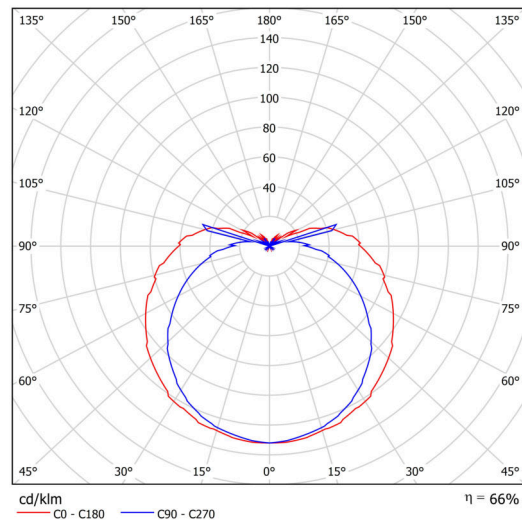

Luminous

Blue light hazard	Risk group 0

Eulum data for calculation programs are available at www.osmont.cz.